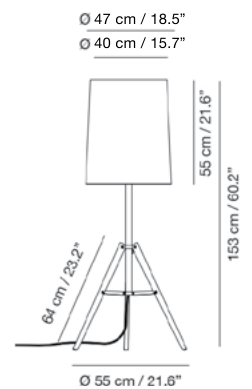

## Medidas / Measures Measurements / Mittengun

h160 cm / 63"  
h153 cm / 60.2"