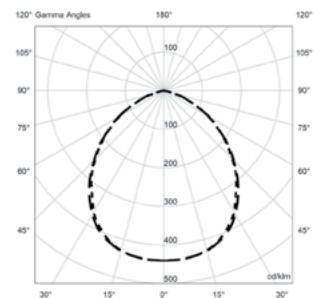

**Medidas / Measures
Measurements / Mittengun**