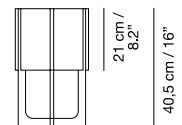

Medidas / Measures Measurements / Mittengun

Ø 20 cm / 7.8"
Ø 26 cm / 10.2"
Ø 33 cm / 13"

Ø 25 cm /
9.8"