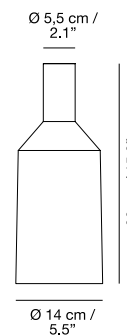

## Medidas / Measures Measurements / Mittengun

h39 cm / 15.3"  
h30 cm / 11.8"  
h11 cm / 4.3"