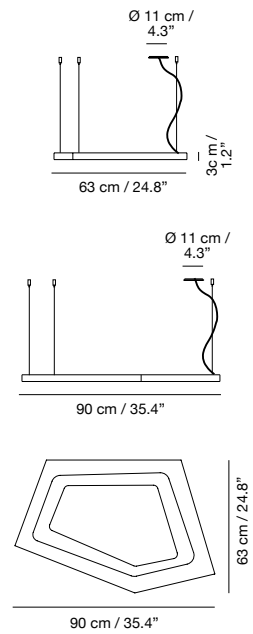

Medidas / Measures Measurements / Mittungen

Nura 1