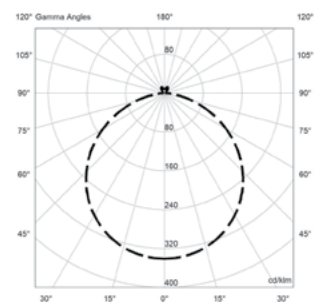

Medidas / Measures
Measurements / Mittengun