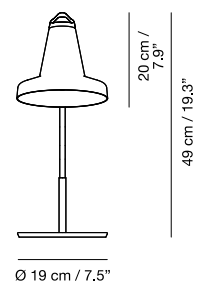

**Medidas / Measures
Measurements / Mittengun**