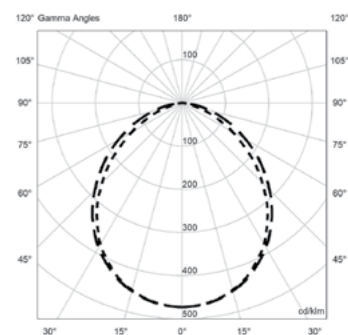

Medidas / Measures
Measurements / Mittungen