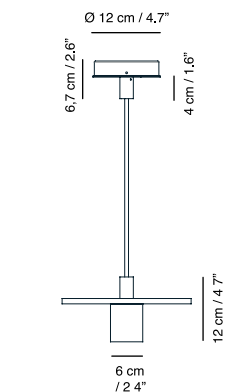

Medidas / Measures Measurements / Mittungen

Materiales / Materials Matériaux / Matters

Estructura: metal
Structure: metal
Structure: métal
Rahmen: Metall

Difusor: cristal
Diffuser: glass
Diffuseur: cristal
Diffusor: Kristall

Acabados / Finishes Finitions / Ausführung

Gris metalizado
Metallic grey
Gris métallisé
Metallisches Grau

Azul cobalto
Cobalt blue
Bleu cobalt
Kobaltblau

Verde biblioteca
Library green
Verte bibliothèque
Bibliothek Grün

Rojo rubí
Ruby red
Rouge rubis
Rubinrot

LED integrado

6,6 W - 654 Lumen
2700 K - CRI 90

IP65