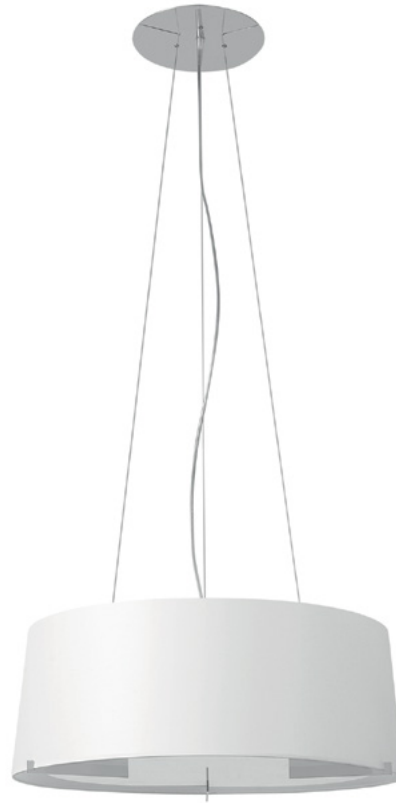

AITANA

GABRIEL TEIXIDÓ
2007