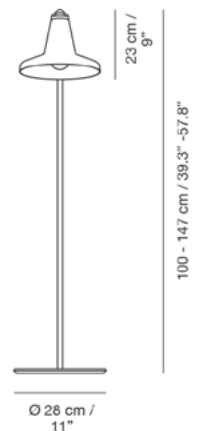

Medidas / Measures
Measurements / Mittengun