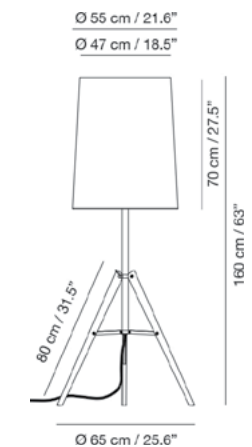

LED

2x E27 LED

Equipado con tirador
Equipped with pull switch
Equipé d'une tirette
Mit Zugschalter