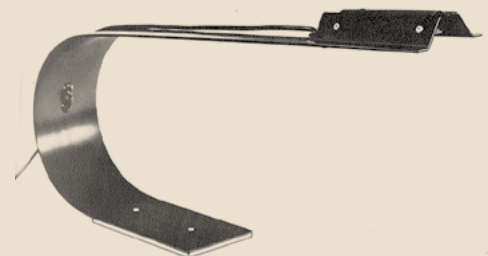

MADE IN BARCELONA

(ENG) We are from Barcelona, a city of light; We were born here and we grew up here. We continue to manufacture all our products on site, we are inspired by a lively, original, and cosmopolitan city, with a Mediterranean blue horizon, thousands of spaces to discover and thousands of stories to tell. We are proud to show the world that Carpyen “Made in Barcelona” has a strong image and inexhaustible creative resources.

Above all, it’s a human adventure. That is the beautiful and proud motto of the women and men at Carpyen. A whole world of light to endlessly create and recreate in Carpyen’s workshops with the finest designers.

(FR) Nous venons de Barcelone, une ville de lumière; Nous sommes nés et nous avons grandi ici. Nous continuons à fabriquer tous nos produits sur place, nous nous inspirons d’une ville vivante, originale et cosmopolite, avec un horizon bleu turquoise, des milliers de lieux à découvrir et des milliers d’histoires à raconter. Nous sommes fiers de montrer au monde que Carpyen “Made in Barcelona” a une image forte et des ressources créatives inépuisables.

Avant tout, c’est une aventure humaine. Telle est la belle et fière devise des hommes et des femmes de la maison Carpyen. Un monde entier de lumière à créer et recréer sans cesse dans les ateliers de la maison Carpyen avec la fine fleur des designers.

A4018 / A3016 / A3009, 1969
LLAGOSTA, 1975
H19, 1978
L2000, 1975
CUBE, 1970
H39, 1982