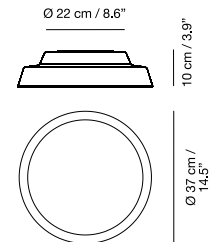

Medidas / Measures Measurements / Mittengun