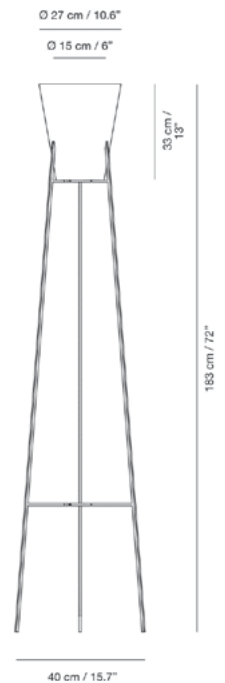

Medidas / Measures Measurements / Mittungen