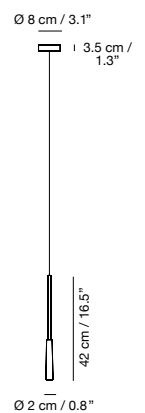

Medidas / Measures Measurements / Mittengun