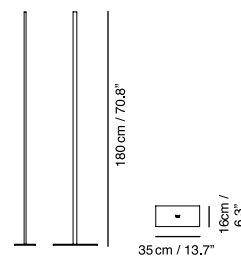

Medidas / Measures
Measurements / Mittungen