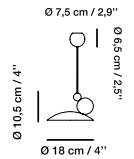

Medidas / Measures Measurements / Mittengun