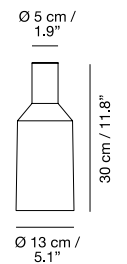

## Medidas / Measures Measurements / Mittengun

h39 cm / 15.3"  
h30 cm / 11.8"  
h11 cm / 4.3"