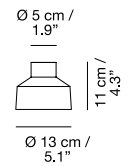

## Medidas / Measures Measurements / Mittengun

h39 cm / 15.3"  
h30 cm / 11.8"  
h11 cm / 4.3"