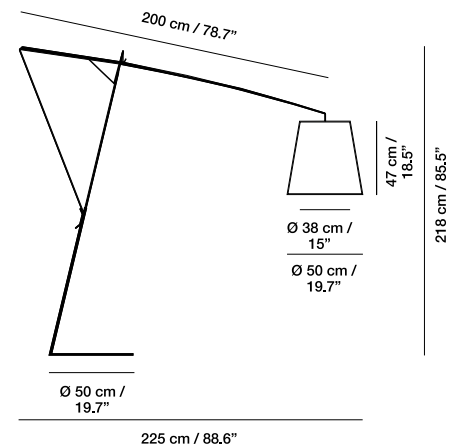

Medidas / Measures Measurements / Mittungen