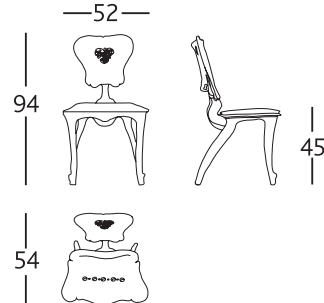

PACKAGING:

Each chair is adequately protected with layers of foam wrap and provided in a cardboard box.

MEASUREMENTS IN CM

UPDATED: 01/10/14
FT-02-IN

BD Barcelona Design

Ramon Turró, 126 / 08005 Barcelona
Tel +34 93 458 69 09 / Fax +34 93 207 36 97
bd@bdbarcelona.com / www.bdbarcelona.com

Technical Department

Carretera Capellades / km 22,750
Narcís Monturiol, 7 / Pol. Ind Sesrovires
Sant Esteve de Sesrovires / 08635 Barcelona
Tel +34 93 771 30 51 / Fax +34 93 771 32 32