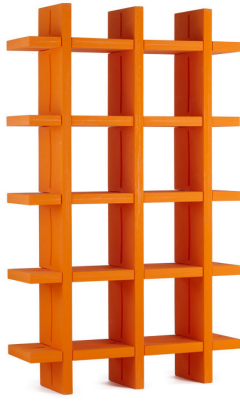

Material: Polyethylene.

Dimensions: 184 x 40 h 184 cm

Weight: 64 Kg

Packaging two boxes:

42 x 64 x 186 cm

42 x 64 x 186 cm

Packaging volume: 0,5 m³

DIMENSIONS (cm)																							
CODE	<p>SD BKC184 standard</p> <p>SL BKC184 lacquered</p>																						
COLOURS	<table border="0"> <thead> <tr> <th style="text-align: left;">STANDARD</th> <th style="text-align: left;">LACQUERED (code GLOSSY/MATT)</th> </tr> </thead> <tbody> <tr> <td>○ MILKY WHITE (code FT)</td> <td>○ SIGNAL WHITE (code QA/MF)</td> </tr> <tr> <td>● JET BLACK (code FH)</td> <td>● JET BLACK (code QH/MI)</td> </tr> <tr> <td>● IRON GREY (code FG)</td> <td>● IRON GREY (code QG/MK)</td> </tr> <tr> <td>● FLAME RED (code FD)</td> <td>● FLAME RED (code QD/MN)</td> </tr> <tr> <td>● PURE ORANGE (code FC)</td> <td>● PURE ORANGE (code QC/MP)</td> </tr> <tr> <td>● ZINC YELLOW (code FB)</td> <td>● ZINC YELLOW (code QB/MQ)</td> </tr> <tr> <td>● LIME GREEN (code FR)</td> <td>● LIME GREEN (code QR/MW)</td> </tr> <tr> <td>● CHOCOLATE (code FE)</td> <td>● MAGENTA (code QS/MX)</td> </tr> <tr> <td></td> <td>● METALLIC SILVER (code QM/MY)</td> </tr> <tr> <td></td> <td>● METALLIC GOLD (code QO/MZ)</td> </tr> </tbody> </table>	STANDARD	LACQUERED (code GLOSSY/MATT)	○ MILKY WHITE (code FT)	○ SIGNAL WHITE (code QA/MF)	● JET BLACK (code FH)	● JET BLACK (code QH/MI)	● IRON GREY (code FG)	● IRON GREY (code QG/MK)	● FLAME RED (code FD)	● FLAME RED (code QD/MN)	● PURE ORANGE (code FC)	● PURE ORANGE (code QC/MP)	● ZINC YELLOW (code FB)	● ZINC YELLOW (code QB/MQ)	● LIME GREEN (code FR)	● LIME GREEN (code QR/MW)	● CHOCOLATE (code FE)	● MAGENTA (code QS/MX)		● METALLIC SILVER (code QM/MY)		● METALLIC GOLD (code QO/MZ)
STANDARD	LACQUERED (code GLOSSY/MATT)																						
○ MILKY WHITE (code FT)	○ SIGNAL WHITE (code QA/MF)																						
● JET BLACK (code FH)	● JET BLACK (code QH/MI)																						
● IRON GREY (code FG)	● IRON GREY (code QG/MK)																						
● FLAME RED (code FD)	● FLAME RED (code QD/MN)																						
● PURE ORANGE (code FC)	● PURE ORANGE (code QC/MP)																						
● ZINC YELLOW (code FB)	● ZINC YELLOW (code QB/MQ)																						
● LIME GREEN (code FR)	● LIME GREEN (code QR/MW)																						
● CHOCOLATE (code FE)	● MAGENTA (code QS/MX)																						
	● METALLIC SILVER (code QM/MY)																						
	● METALLIC GOLD (code QO/MZ)																						