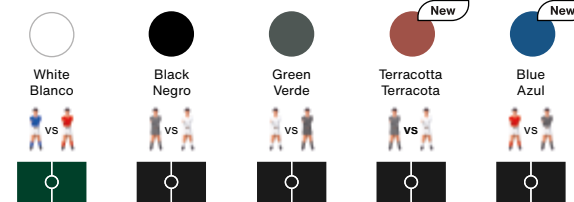

## Colours • Colores

# RS Max Dining

Rafael Rodríguez, 2020  
Football dining table  
Futbolín mesa

New Colours

UP TO  
8  
PLAYERS