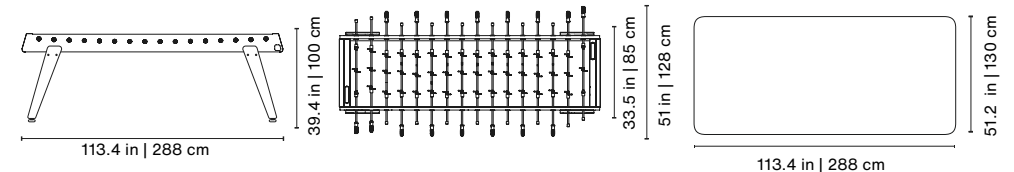

### Includes

Balls set (7 units).  
4 extra players (2 per team).

Product weight • Peso del producto 496 lb | 225 kg

116.1x55.1x30.1 in | 295x140x77 cm  
690 lb | 313 kg

**Head Office & Showroom**

C. Còrsega, 365  
08037, Barcelona  
Spain  
Phone: +34 936589503  
E-mail: [info@rsbarcelona.com](mailto:info@rsbarcelona.com)