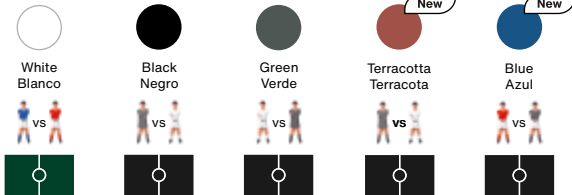

# RS Max

Rafael Rodríguez, 2020  
Football table  
Futbolín

New Colours

UP TO  
8  
PLAYERS

## Colours • Colores