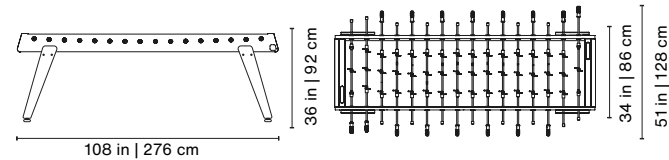

Includes

Balls set (7 units).
4 extra players (2 per team).

Product weight • Peso del producto 275.6 lb | 125 kg

113.4x52x20.9 in | 288x132x53 cm
445.3 lb | 202 kg

rs-barcelona