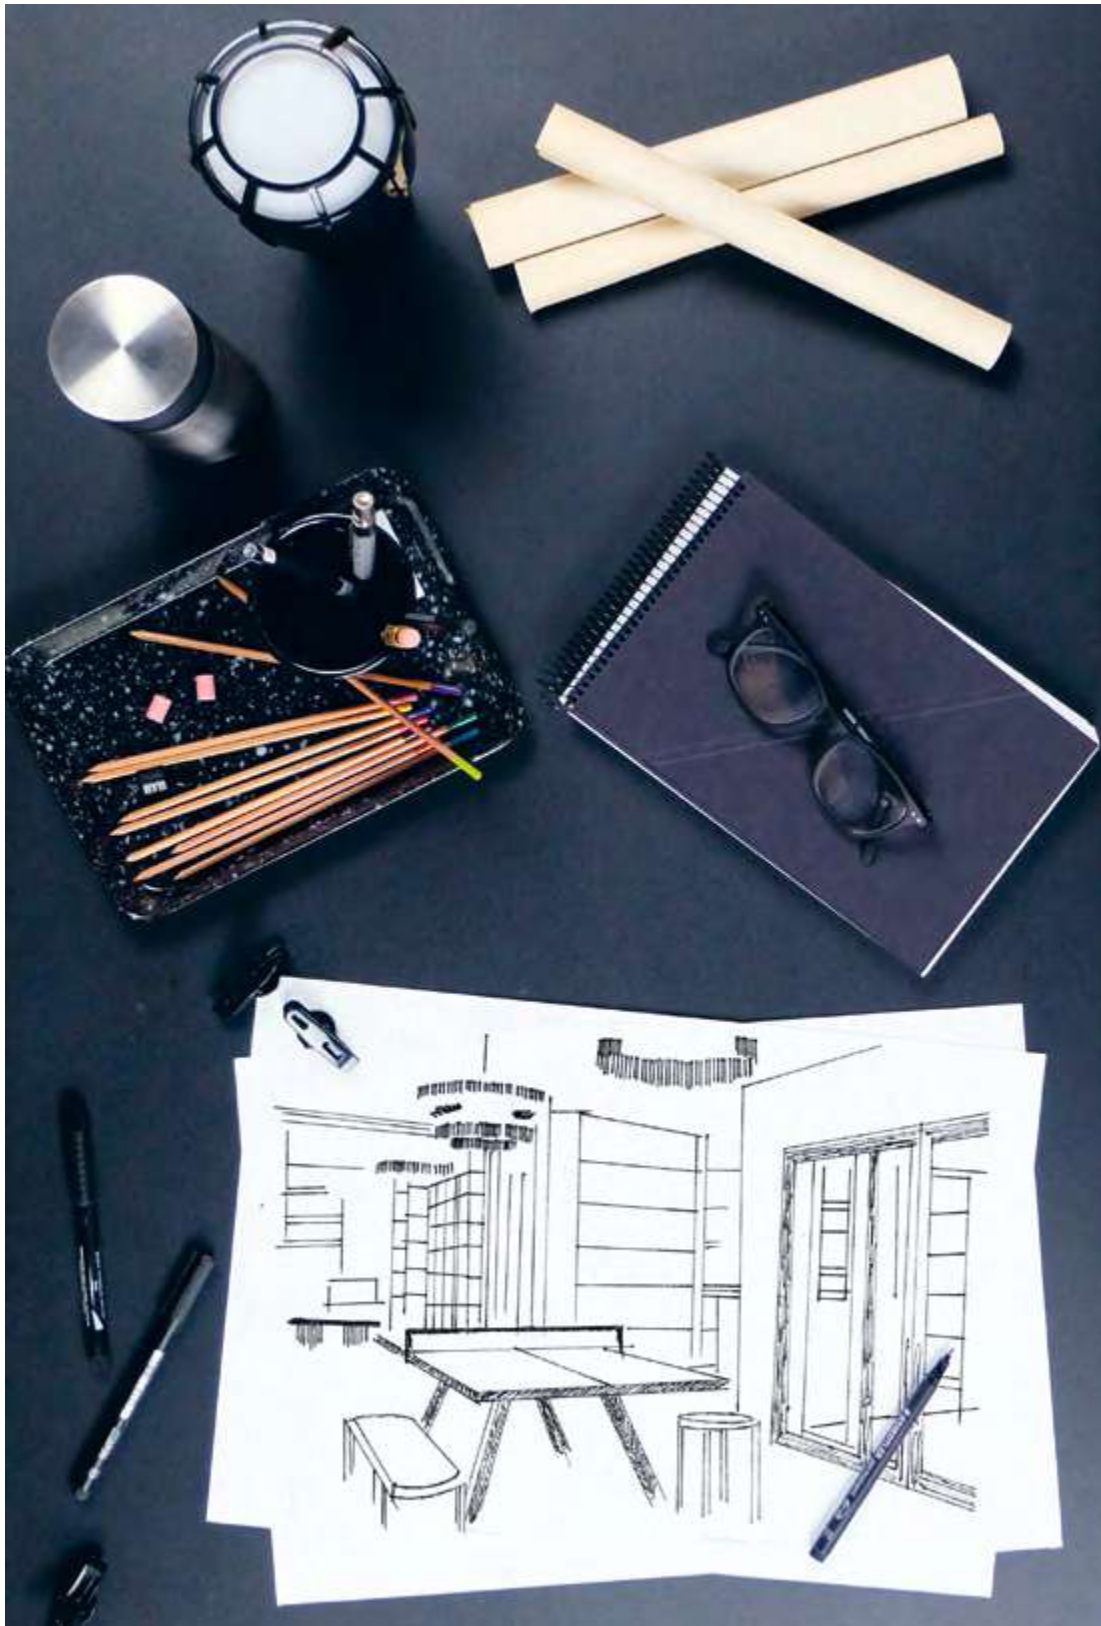

Head Office & Showroom

C. Còrsega, 365
08037, Barcelona
Spain
Phone: +34 936589503
E-mail: info@rsbarcelona.com

Factory & Warehouse

C. de la Barca, 7-9
Polígono Industrial La Flora-Fou
08640 Olesa de Montserrat
Barcelona, Spain

RS Barcelona LLC (USA)

E-mail: andrea@rsbarcelona.com
Phone: +1 424 249 9646
Los Angeles, CA

rsbarcelona.com

Scann this code and find out our intense living products.