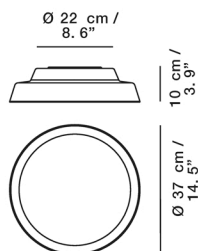

MODELO

COD.

ACABADOS

FINISHES

Boop!

APLIQUE-PLAFÓN / WALL-CEILING LAMP

LED

Estructura metálica
Cristal opal blanco

Metallic structure
White opal glass

BAJO CONSUMO

LOW ENERGY

6831110 Exterior blanco + interior blanco

Outside white + inside white

6831111 Exterior blanco + interior oro

Outside white + inside gold

6831210 Exterior negro + interior blanco

Outside black + inside white

6831211 Exterior negro + interior oro

Outside black + inside gold

LED

LED

7481110 Exterior blanco + interior blanco

Outside white + inside white

7481111 Exterior blanco + interior oro

Outside white + inside gold

7481210 Exterior negro + interior blanco

Outside black + inside white

7481211 Exterior negro + interior oro

Outside black + inside gold

Bombilla incluida

Bulb included

- E27 bajo cons. 2x23 W espiral

- E27 low energy 2x23 W twisted

- LED 3000 K 23 W 2000 Lumen

- LED 3000 K 23 W 2000 Lumen