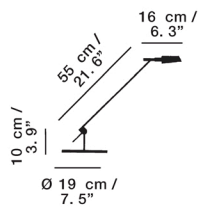

6,6 W máx. 540 Lumen

2700 K, ángulo de apertura 120°

LED

Structure: metal

Matt nickel

Metallic lead

White

Black

Joined lamp

Folding arm & swivel head

LED

6,6 W max. 540 Lumen

2700 K, 120° lighting angle

Tema

SOBREMESA / TABLE LAMP

7421011

Lámpara articulada

Brazo abatible y cabezal orientable

LED

6,6 W máx. 540 Lumen

2700 K, ángulo de apertura 120°

LED

Structure: metal

Matt nickel

Metallic lead

White

Black

Joined lamp

Folding arm & swivel head

LED

6,6 W max. 540 Lumen

2700 K, 120° lighting angle