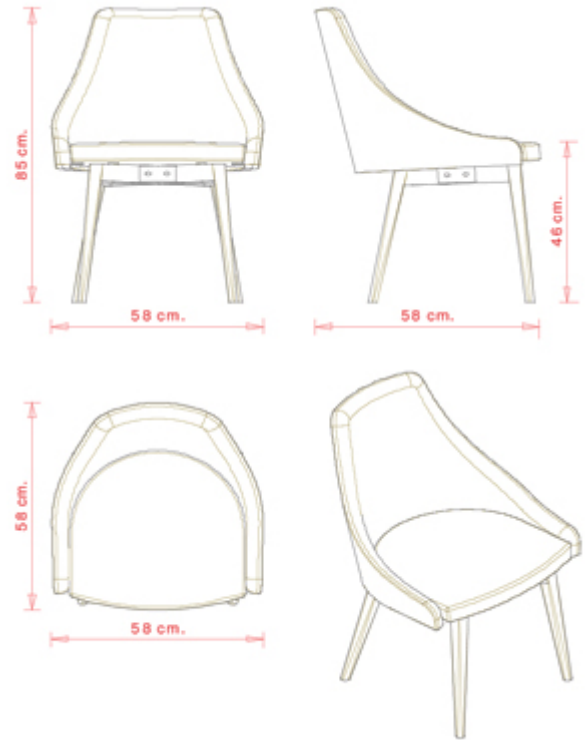

Kontea 590

KONTEA COLLECTION:
Kontea 586, Kontea 587, Kontea 588, Kontea 590, Kontea 310,

Armchair with beech wood frame, 4 legs. Upholstered seat and back.

WEIGHT

9,4 kg

PACK

0,34 m³

PIECES PER BOX

1