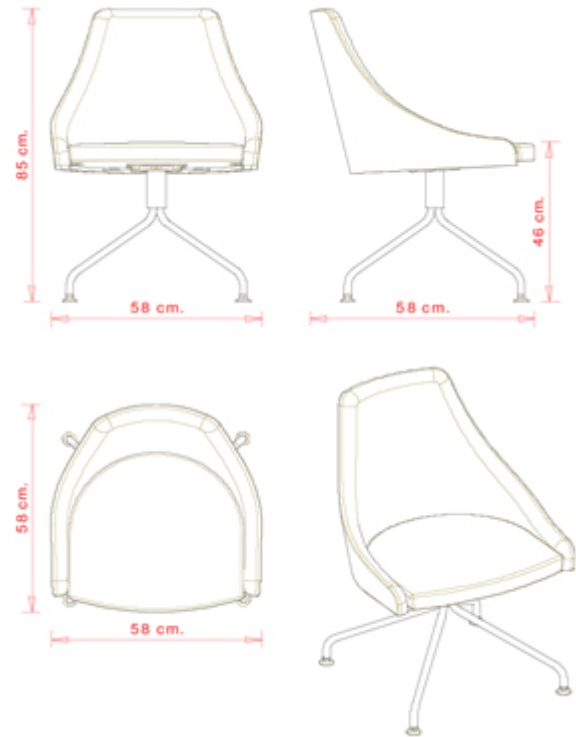

Armchair with 4 ways steel frame. Upholstered seat and back.

WEIGHT

9 kg

PACK

0,34 m³

PIECES PER BOX

1

FINISHES SEATING