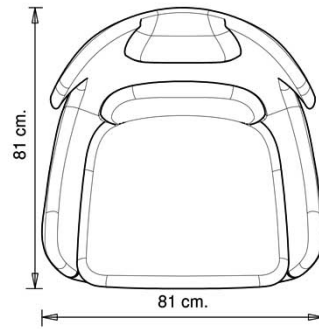

Myra 681

MYRA COLLECTION:

Myra 652, Myra 654, Myra 653, Myra 654B, Myra 655, Myra 656, Myra 657, Myra 658, Myra 658B, Myra 659, Myra 660, Myra 667, Myra 668, Myra 669, Myra 677, Myra 676, Myra 678, Myra 679, Myra 680, Myra 681, Myra 682, Myra 683,

Wing chair with upholstered seat and back, steel frame, 4 legs.

WEIGHT

21,8 Kg

PACK

0,75 m³

PIECES PER BOX

1