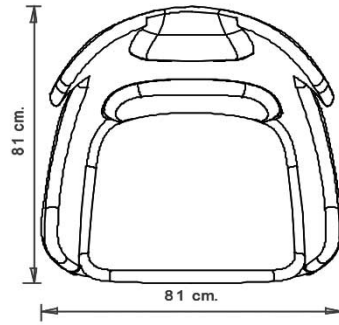

Wing chair with upholstered seat and back, 4 beech wood legs.

WEIGHT

21,3 Kg

PACK

0,75 m³

PIECES PER BOX

1

FINISHES SEATING