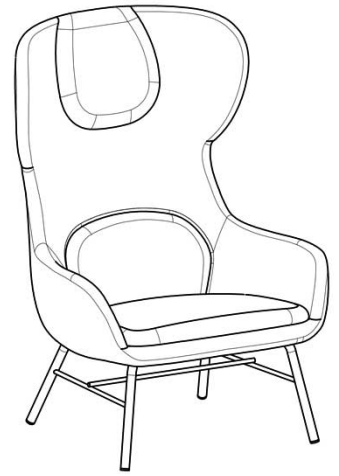

Myra 681

MYRA COLLECTION:

Myra 652, Myra 654, Myra 653, Myra 654B, Myra 655, Myra 656, Myra 657, Myra 658, Myra 658B, Myra 659, Myra 660, Myra 667, Myra 668, Myra 669, Myra 677, Myra 676, Myra 678, Myra 679, Myra 680, Myra 681, Myra 682, Myra 683,

Wing chair with upholstered seat and back, steel frame, 4 legs.

WEIGHT

21,8 Kg

PACK

0,75 m³

PIECES PER BOX

1