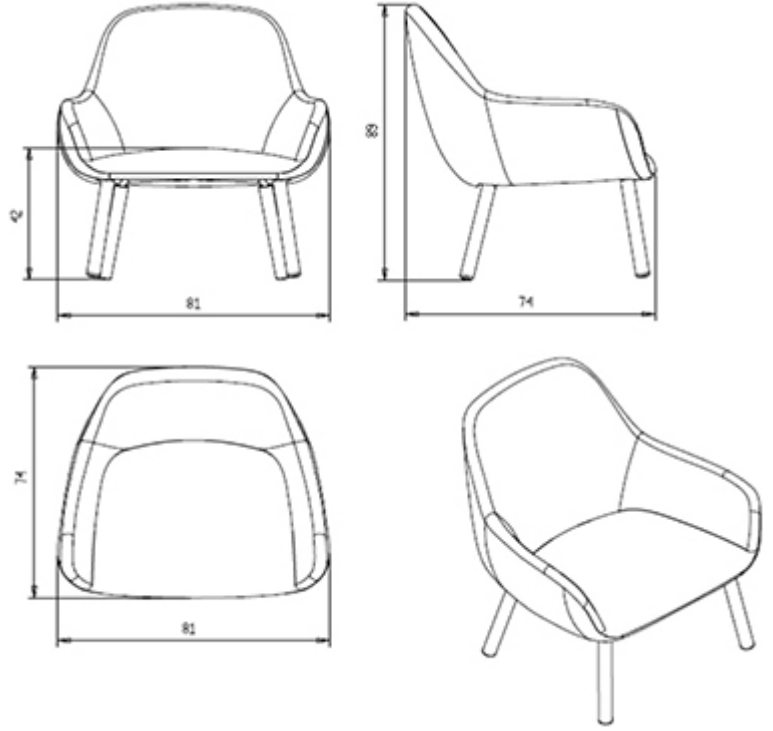

Myra 659

MYRA COLLECTION:

Myra 652, Myra 654, Myra 653, Myra 654B, Myra 655, Myra 656, Myra 657, Myra 658, Myra 658B, Myra 659, Myra 660, Myra 667, Myra 668, Myra 669, Myra 677, Myra 676, Myra 678, Myra 679, Myra 680, Myra 681, Myra 682, Myra 683,

4-leg lounge chair with wooden frame and upholstered shell in fabric. Available in polyurethane injected foam in compliance with UK fire regulations.

WEIGHT

14,7 kg

PACK

0,60 m³

PIECES PER BOX

1