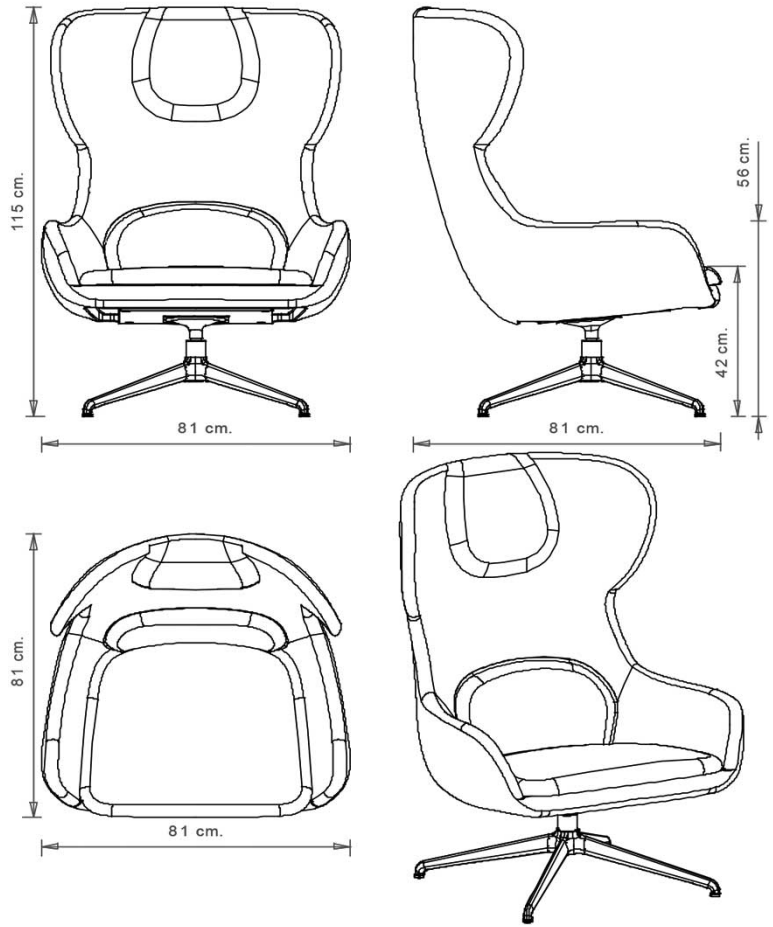

Swivel wing chair with upholstered seat and back, 4 ways aluminium frame.

WEIGHT

25,2 kg

PACK

0,75 m³

PIECES PER BOX

1

FINISHES SEATING