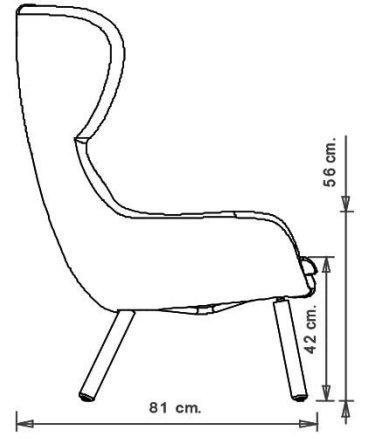

Wing chair with upholstered seat and back, 4 beech wood legs.

WEIGHT

21,3 Kg

PACK

0,75 m³

PIECES PER BOX

1

FINISHES SEATING