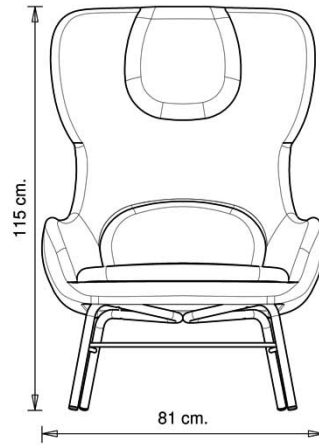

Myra 681

MYRA COLLECTION:

Myra 652, Myra 654, Myra 653, Myra 654B, Myra 655, Myra 656, Myra 657, Myra 658, Myra 658B, Myra 659, Myra 660, Myra 667, Myra 668, Myra 669, Myra 677, Myra 676, Myra 678, Myra 679, Myra 680, Myra 681, Myra 682, Myra 683,

Wing chair with upholstered seat and back, steel frame, 4 legs.

WEIGHT

21,8 Kg

PACK

0,75 m³

PIECES PER BOX

1