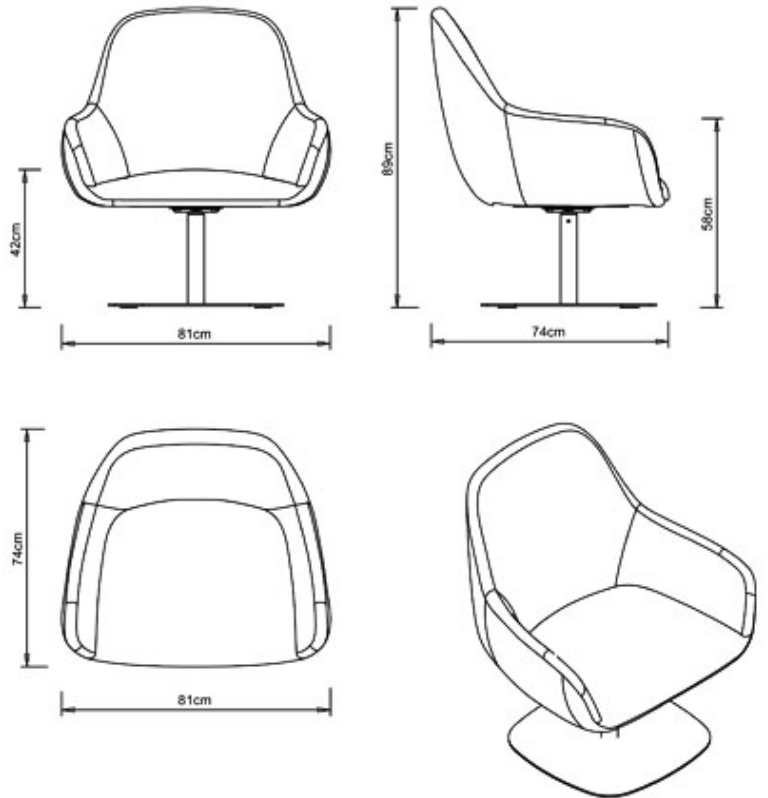

Swivel lounge armchair with central steel base. Upholstered seat and back.

Optional:

- Kick-back device and tilting system (cod. 676-srb)

WEIGHT

30,1 Kg

PACK

0,60 m³

PIECES PER BOX