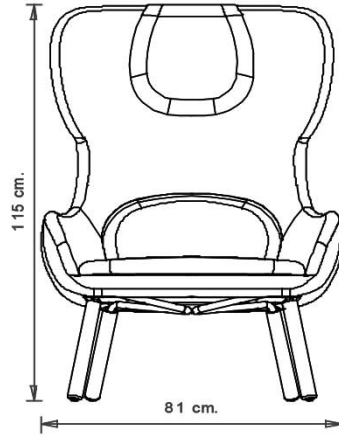

Wing chair with upholstered seat and back, 4 beech wood legs.

WEIGHT

21,3 Kg

PACK

0,75 m³

PIECES PER BOX

1

FINISHES SEATING