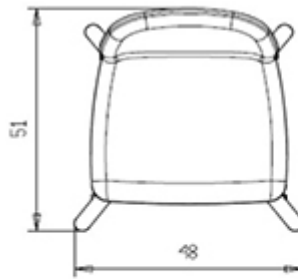

4-leg stool with wooden frame and upholstered shell in fabric; version with seat H 77 cm. Available in polyurethane injected foam in compliance with UK fire regulations. 

WEIGHT

7,7 Kg

PACK

0,28 m³

PIECES PER BOX