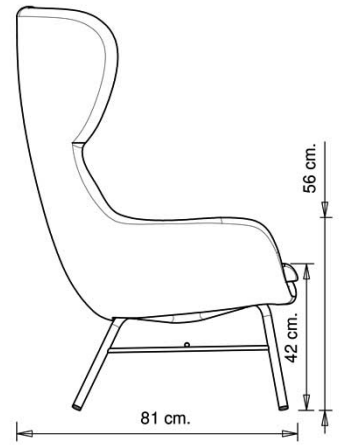

Myra 681

MYRA COLLECTION:

Myra 652, Myra 654, Myra 653, Myra 654B, Myra 655, Myra 656, Myra 657, Myra 658, Myra 658B, Myra 659, Myra 660, Myra 667, Myra 668, Myra 669, Myra 677, Myra 676, Myra 678, Myra 679, Myra 680, Myra 681, Myra 682, Myra 683,

Wing chair with upholstered seat and back, steel frame, 4 legs.

WEIGHT

21,8 Kg

PACK

0,75 m³

PIECES PER BOX

1