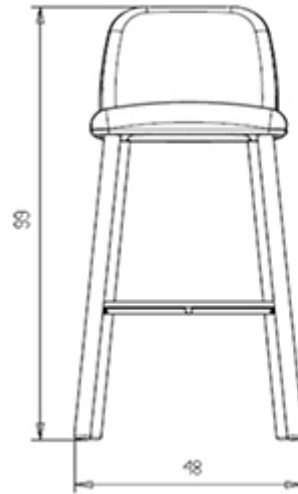

4-leg stool with wooden frame and upholstered shell in fabric; version with seat H 77 cm. Available in polyurethane injected foam in compliance with UK fire regulations. 

WEIGHT

7,7 Kg

PACK

0,28 m³

PIECES PER BOX