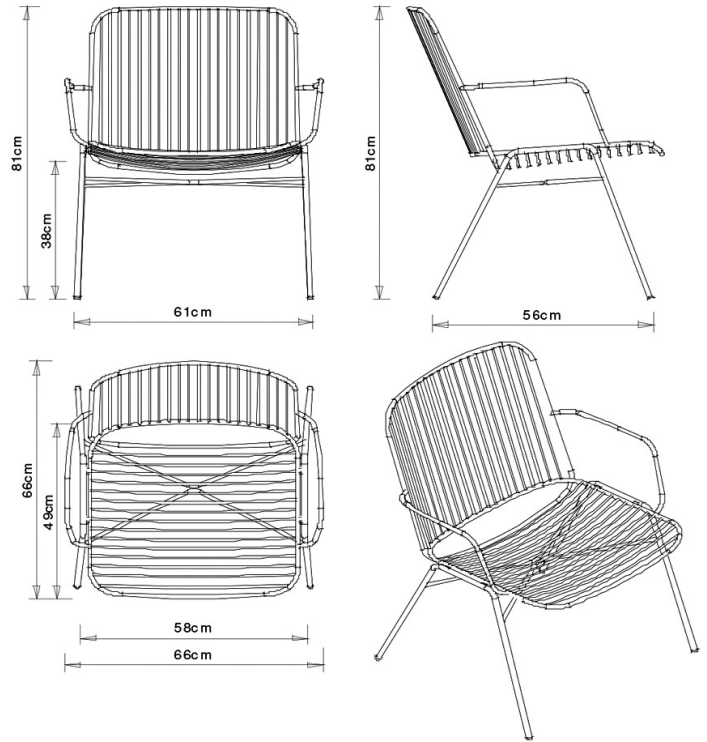

Shade 619

SHADE COLLECTION:

Shade 625, Shade 626, Shade 624, Shade 624B, Shade 619,

Lounge armchair with 4 legs steel frame. Seat and back in steel frame.

Accessories

Waterproof fabric cushion for outdoors (to be removed in case of bad weather)

available with fabrics: Reviva Hero, Reviva Iris, Reviva

Amelia, Fabthirty

NOTE

Resources

3ds  | dwg 

FRAMES

AC STEEL

NCS s0502-b VR Traffic
white
☀️