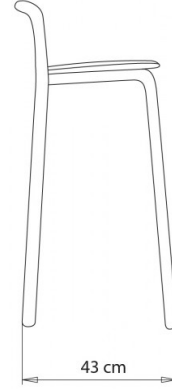

Hull 630

HULL COLLECTION:

Hull 627, Hull 627M, Hull 629, Hull 630,
Hull 629M, Hull 630M,

Barstool with 4 legs steel frame. Beech wood seat and back (embossed finish).

STACKABLE

2

WEIGHT

5 Kg

PACK

0,33 m³

PIECES PER BOX

2

FINISHES SEATING

LE WOOD

Beech | Chesnut stained

Beech | Dark brown stained