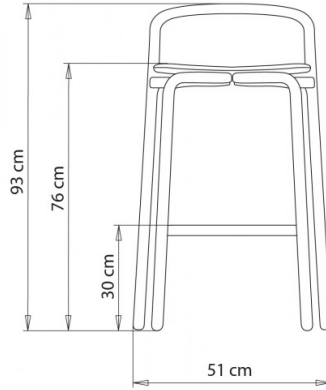

Hull 630

HULL COLLECTION:

Hull 627, Hull 627M, Hull 629, Hull 630,
Hull 629M, Hull 630M,

Barstool with 4 legs steel frame. Beech wood seat and back (embossed finish).

STACKABLE

2

WEIGHT

5 Kg

PACK

0,33 m³

PIECES PER BOX

2

FINISHES SEATING

LE WOOD

Beech | Chesnut stained

Beech | Dark brown stained