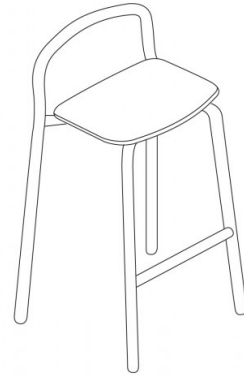

Hull 630

HULL COLLECTION:

Hull 627, Hull 627M, Hull 629, Hull 630,
Hull 629M, Hull 630M,

Barstool with 4 legs steel frame. Beech wood seat and back (embossed finish).

STACKABLE

2

WEIGHT

5 Kg

PACK

0,33 m³

PIECES PER BOX

2

FINISHES SEATING

LE WOOD

Beech | Chesnut stained

Beech | Dark brown stained