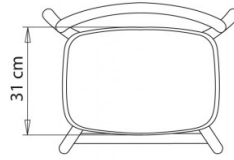

Hull 630

HULL COLLECTION:

Hull 627, Hull 627M, Hull 629, Hull 630,
Hull 629M, Hull 630M,

Barstool with 4 legs steel frame. Beech wood seat and back (embossed finish).

STACKABLE

2

WEIGHT

5 Kg