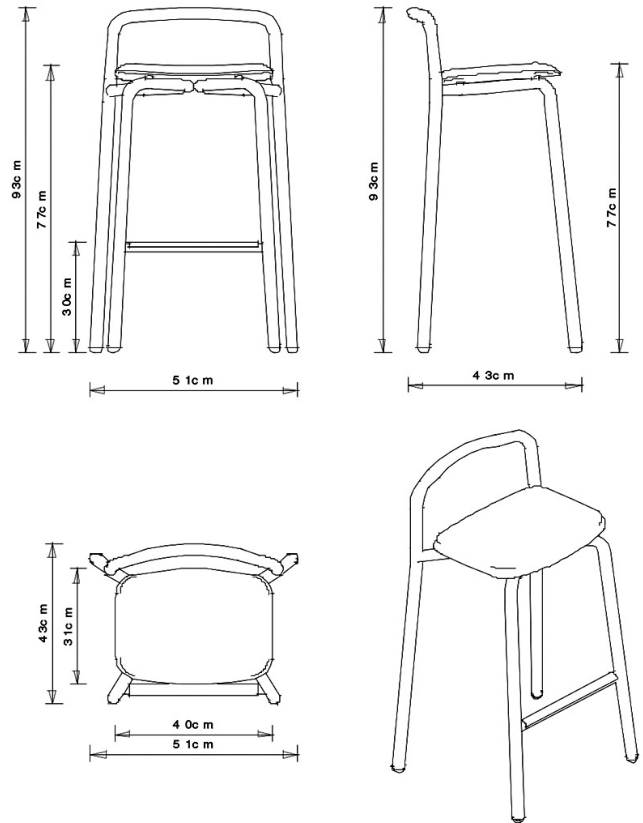

Hull 630M

HULL COLLECTION:

Hull 627, Hull 627M, Hull 629, Hull 630, Hull 629M, Hull 630M,

Barstool with 4 legs steel frame.
Upholstered seat.

WEIGHT

5,2 Kg

PACK

0,27 m³

PIECES PER BOX

1