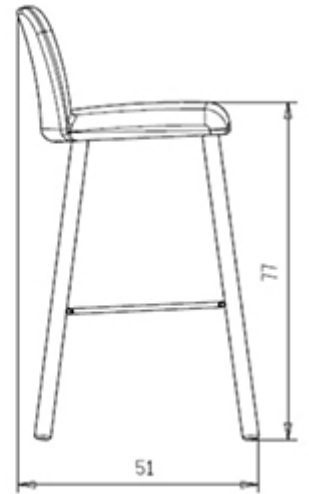

4-leg stool with wooden frame and upholstered shell in fabric; version with seat H 77 cm. Available in polyurethane injected foam in compliance with UK fire regulations. 