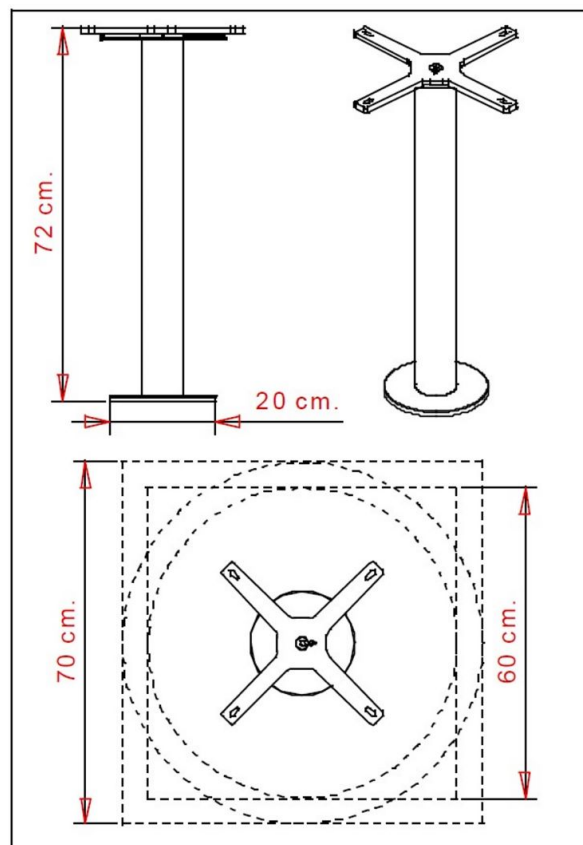

**TABEL TOPS (CM):** Ø 60 cm Ø 70 cm  
60x60 cm / 70x70 cm

Table frame with base cover in glossy or satin stainless steel. Glossy or satin stainless steel, or beech wood column.

**TABEL TOPS (CM):** Ø 60 cm Ø 70 cm  
60x60 cm 70x70 cm

Table frame with base cover in glossy or satin stainless steel, column in glossy or satin stainless steel. Floor fixing.