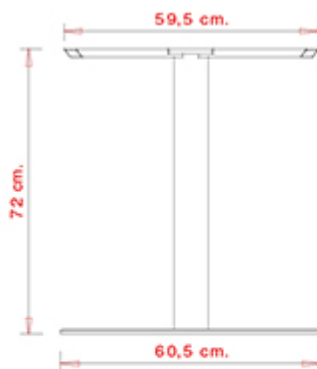

XT 492

XT COLLECTION:

XT 477, XT 477A, XT 477 F, XT 477 AF, XT 477B, XT 478, XT 478A, XT 478B, XT 479A Q, XT 479 Q, XT 479 T, XT 479A T, XT 479B T, XT 480 Q, XT 480 T, XT 480A T, XT 480A Q, XT 480B T, XT 490 Q, XT 490A Q, XT 490 T, XT 490A T, XT 492, XT 495 Q,

TABEL TOPS (CM): Ø 110 cm Ø 120 cm Ø 130 cm
100x100 110x110

Table frame with base cover in glossy or satin stainless steel, column in glossy or satin stainless steel, or wood.

WEIGHT

30,7 kg

PACK

0,07 m³

PIECES PER BOX

1

NOTE

Resources

3ds

dwg

Optional: H 12 mm adjustable feet