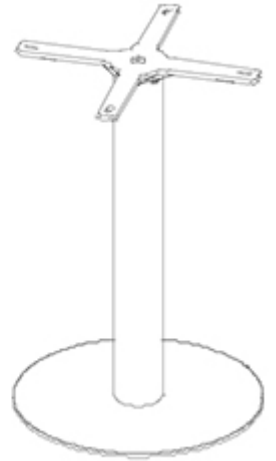

**TABEL TOPS (CM):** Ø 60 cm Ø 70 cm  
60x60 cm / 70x70 cm

Table frame with base cover in glossy or satin stainless steel. Glossy or satin stainless steel, or beech wood column.