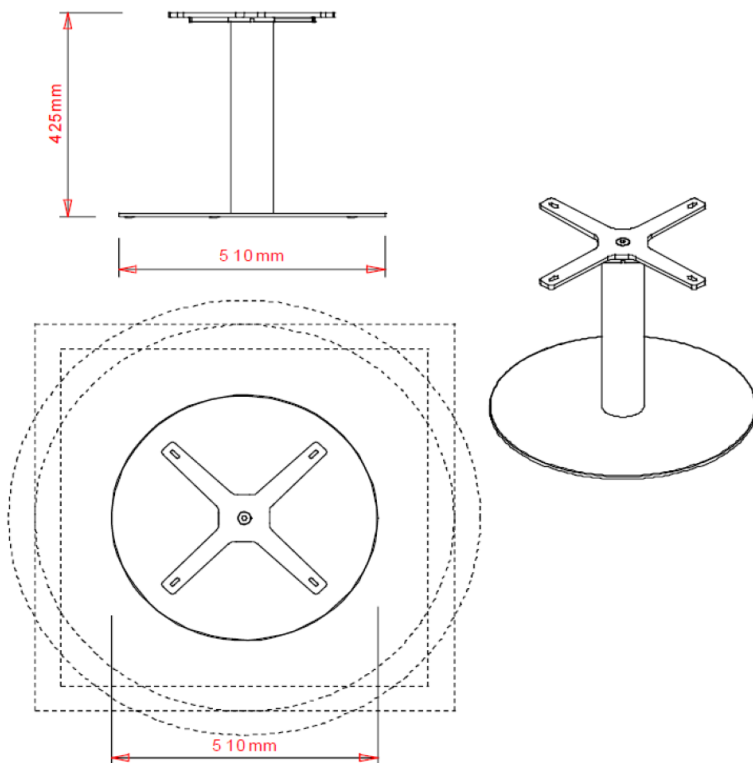

XT 478B

XT COLLECTION:

XT 477, XT 477A, XT 477 F, XT 477 AF, XT 477B, XT 478, XT 478A, XT 478B, XT 479A Q, XT 479 Q, XT 479 T, XT 479A T, XT 479B T, XT 480 Q, XT 480 T, XT 480A T, XT 480A Q, XT 480B T, XT 490 Q, XT 490A Q, XT 490 T, XT 490A T, XT 492, XT 495 Q,

TABEL TOPS (CM):

Ø 80 cm / Ø 90 cm
70x70 cm / 80x80 cm

Low table frame with base cover in glossy or satin stainless steel. Glossy or satin stainless steel column.

WEIGHT

15,1 kg

PACK

0,05 m³

PIECES PER BOX

1

NOTE

Resources

[3ds](#)

| [dwg](#)

Optional: H 12 mm adjustable feet