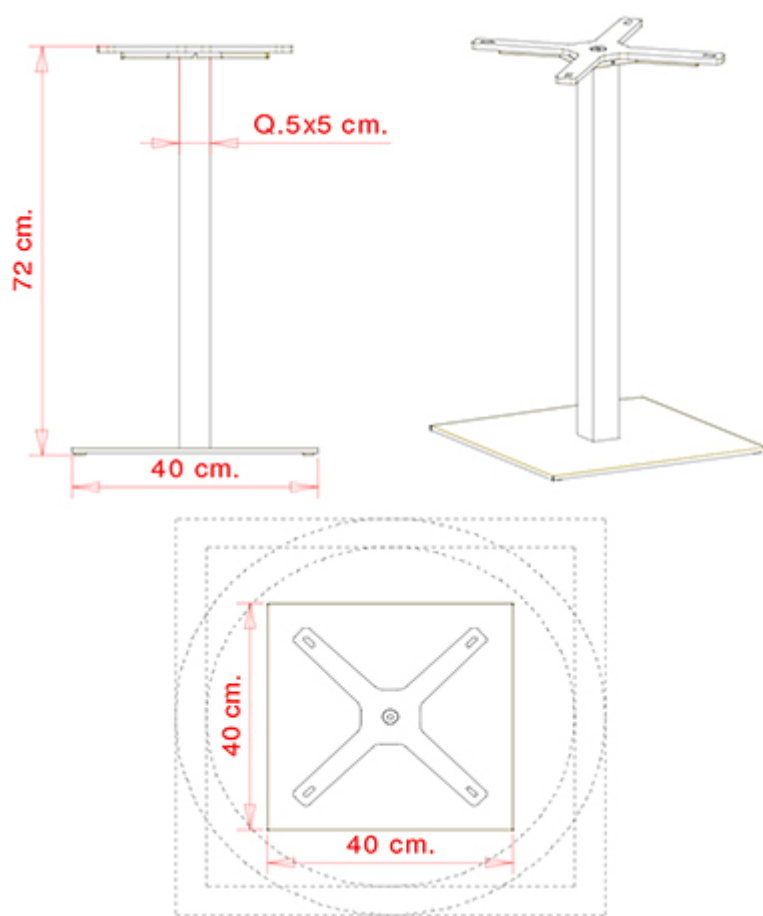

**TABEL TOPS (CM):** Ø 60 cm Ø 70 cm  
60x60 cm 70x70 cm

Table frame with base cover in glossy or satin stainless steel, column in glossy or satin stainless steel.