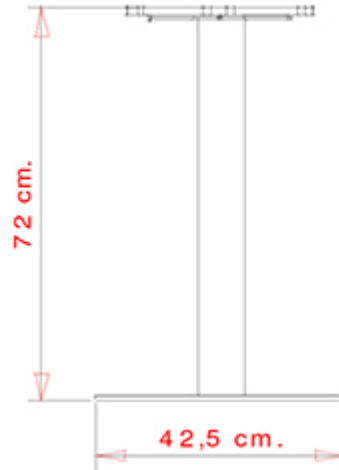

**TABEL TOPS (CM):** Ø 60 cm Ø 70 cm  
60x60 cm / 70x70 cm

Table frame with base cover in glossy or satin stainless steel. Glossy or satin stainless steel, or beech wood column.