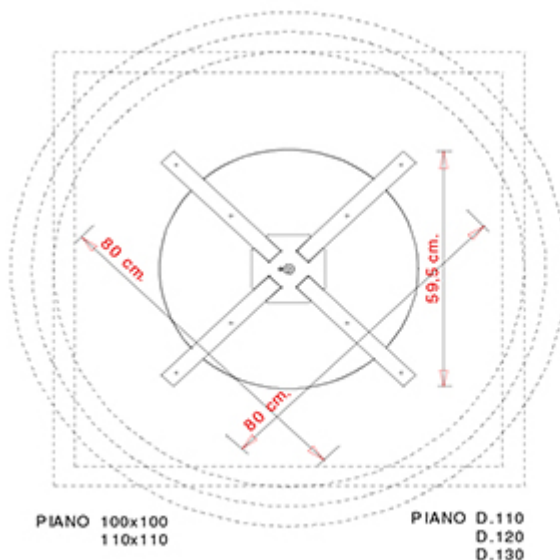

XT 492

XT COLLECTION:

XT 477, XT 477A, XT 477 F, XT 477 AF, XT 477B, XT 478, XT 478A, XT 478B, XT 479A Q, XT 479 Q, XT 479 T, XT 479A T, XT 479B T, XT 480 Q, XT 480 T, XT 480A T, XT 480A Q, XT 480B T, XT 490 Q, XT 490A Q, XT 490 T, XT 490A T, XT 492, XT 495 Q,

TABEL TOPS (CM): Ø 110 cm Ø 120 cm Ø 130 cm
100x100 110x110

Table frame with base cover in glossy or satin stainless steel, column in glossy or satin stainless steel, or wood.

WEIGHT

30,7 kg

PACK

0,07 m³

PIECES PER BOX

1

NOTE

Resources

3ds

dwg

Optional: H 12 mm adjustable feet