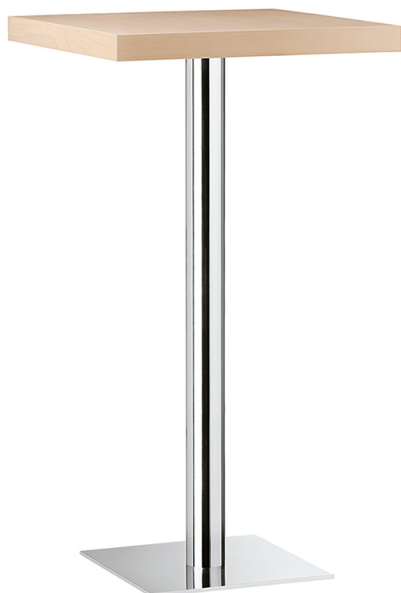

XT 479A T

XT COLLECTION:

XT 477, XT 477A, XT 477 F, XT 477 AF, XT 477B, XT 478, XT 478A, XT 478B, XT 479A Q, XT 479 Q, XT 479 T, XT 479A T, XT 479B T, XT 480 Q, XT 480 T, XT 480A T, XT 480A Q, XT 480B T, XT 490 Q, XT 490A Q, XT 490 T, XT 490A T, XT 492, XT 495 Q,

TABEL TOPS (CM): Ø 60 cm Ø 70 cm
60x60 cm

High table frame with base cover in glossy or satin stainless steel. Glossy or satin stainless steel, or beech wood column.

WEIGHT

14,8 kg

PACK

0,06 m³

PIECES PER BOX

2

NOTE

Resources

[3ds](#)

[dwg](#)

Optional: H 12 mm adjustable feet