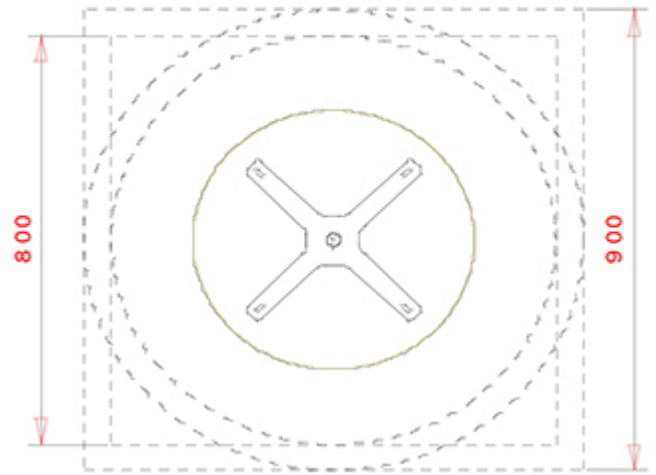

### TABEL TOPS (CM):

Ø 80 cm / Ø 90 cm / Ø 100 cm  
70x70 cm / 80x80 cm / 90x90 cm

Table frame with base cover in glossy or satin stainless steel. Glossy or satin stainless steel, or beech wood column.