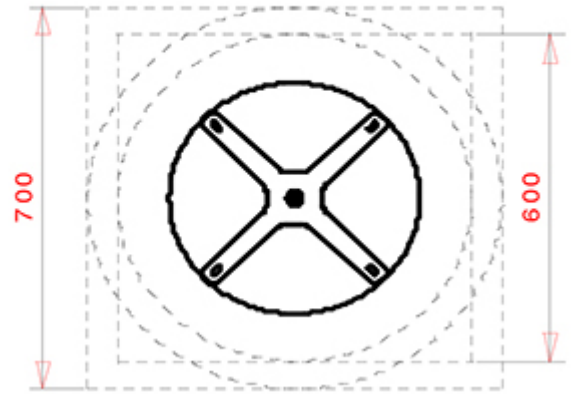

**TABEL TOPS (CM):** Ø 60 cm Ø 70 cm  
60x60 cm / 70x70 cm

Table frame with base cover in glossy or satin stainless steel. Glossy or satin stainless steel, or beech wood column.