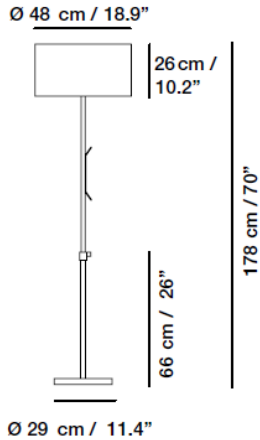

CARPYEN

Harry

LAMPARA DE PIE / FLOOR LAMP

IN / OUTDOOR

Pantalla: polietileno blanco
Pincho: acero inoxidable

Lampshade: white polyethylene
Spike: stainless steel

Base pie

Titanio
Blanco

Foot base

Titanium
White

Equipada con cable 9 m (354")
Sin interruptor

Equipped with 9 m (354") of cable
Without switch

Bombilla incluida
E27 11 W LED 1055 Lumen 3000 K

Bulb included
E27 11 W LED 1055 Lumen 3000 K