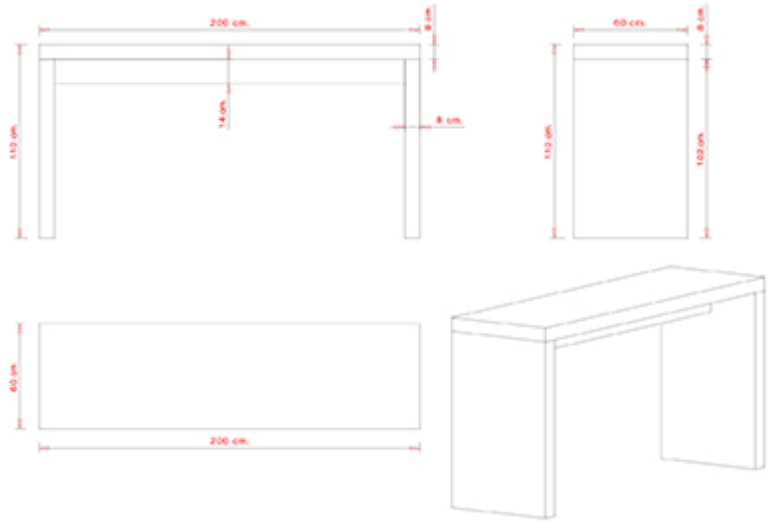

Deck 501A

DECK COLLECTION:

Deck 501A, Deck 501B, Deck 501C, Deck 502A, Deck 502B, Deck 502C, Deck 503A, Deck 503B, Deck 503C,

Table in honeycomb board, with laminated surface. Version 60 cm depth.

WEIGHT

53 kg

PACK

0,11 m³+ 0,11 m³+ 0,24
m³+ 0,08 m³s

PIECES PER BOX

1

FRAMES

LAM - cat.K

LAMINATE - CAT. K

Abet 893 Umber
fin.sei