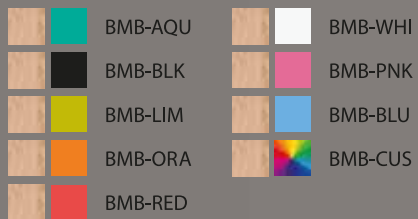

Finish Options

Aqua

Bamboo

Black (inside)

Black (outside)

Black (2 sides)

Blue

Lime

Orange

Pink

Red

White (inside)

White (2 sides)

Tūi

David TruBridge

Model Number	Assembled Fixture Dimensions	Weight	Material Type	Lamp Details	Cord Length	Suspension Hardware	Fasteners	Kitset Available?	Bulb Recommendation	
TUI-SMAL	X: 16" (400 mm) Y: 20" (500 mm) Z: 16" (400 mm)	1.15 lb (520 g)	3 ply (1/32") Sustainable Bamboo	1 x E26 100 W 120V(60Hz)	10' (3 m)	Not required	Nylon Rivets	No	A19/G25	
TUI-MEDI	X: 21" (540 mm) Y: 27" (680 mm) Z: 21" (540 mm)	1.5 lb (700 g)	3 ply (1/16") Sustainable Bamboo	1 x E26 100 W 120V(60Hz)	10' (3 m)	Not required	Nylon Rivets	No	A19/G25/G40	
TUI-LARG	X: 30" (760 mm) Y: 37" (950 mm) Z: 30" (760 mm)	5.3 lb (2.4 kg)	3 ply (3/32") Sustainable Bamboo	1 x E26 100 W 120V(60Hz)	10' (3 m)	1 x Suspension Wires	Nylon Rivets	No	A19/G25/G40	

FINISH OPTIONS

Natural Bamboo
No Finish

BMB-BMB

Natural Bamboo
Paint Finish (one sided)

BMB-AQU

BMB-BLK

BMB-LIM

BMB-ORA

BMB-RED

BMB-WHI

BMB-PNK

BMB-BLU

BMB-CUS

Natural Bamboo
Paint Finish (two sided)

BLK-BLK

WHI-WHI