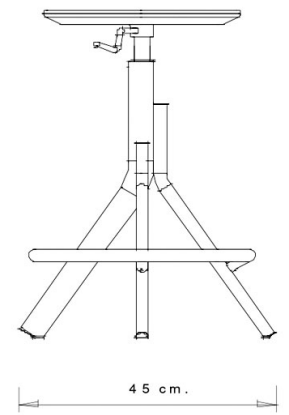

Main 1120

MAIN COLLECTION:
Main 1120, Main 1121,

Barstool with steel frame, 4 legs. Ash wood swivel seat with gas lift device.

WEIGHT

7,2 kg

PACK

0,23 m³

PIECES PER BOX