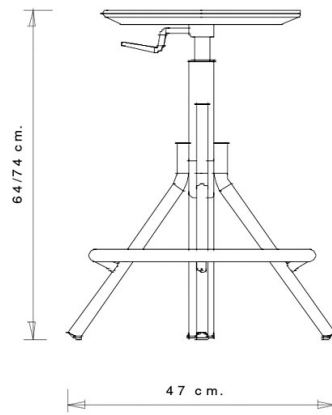

Main 1120

MAIN COLLECTION:
Main 1120, Main 1121,

Barstool with steel frame, 4 legs. Ash wood swivel seat with gas lift device.

WEIGHT

7,2 kg

PACK

0,23 m³

PIECES PER BOX