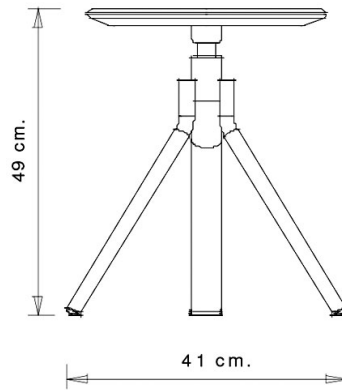

Main 1120

MAIN COLLECTION:
Main 1120, Main 1121,

Barstool with steel frame, 4 legs. Ash wood swivel seat with gas lift device.

WEIGHT

7,2 kg

PACK

0,23 m³

PIECES PER BOX

USES

coffee & restaurants, hotels, retail,

Main 1121

MAIN COLLECTION:
Main 1120, Main 1121,

Barstool with steel frame, 3 legs. Ash wood swivel seat.

WEIGHT

4,7 kg

PACK