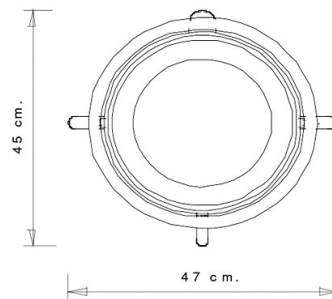

Main 1120

MAIN COLLECTION:
Main 1120, Main 1121,

Barstool with steel frame, 4 legs. Ash wood swivel seat with gas lift device.

WEIGHT

7,2 kg

PACK

0,23 m³

PIECES PER BOX