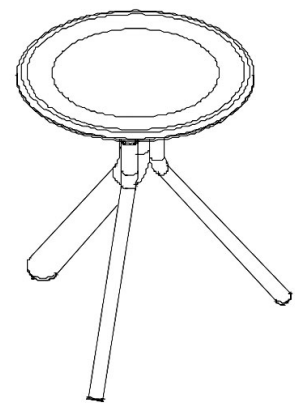

Main 1120

MAIN COLLECTION:
Main 1120, Main 1121,

Barstool with steel frame, 4 legs. Ash wood swivel seat with gas lift device.

WEIGHT

7,2 kg

PACK

0,23 m³

PIECES PER BOX

USES

coffee & restaurants, hotels, retail,

Main 1121

MAIN COLLECTION:
Main 1120, Main 1121,

Barstool with steel frame, 3 legs. Ash wood swivel seat.

WEIGHT

4,7 kg

PACK