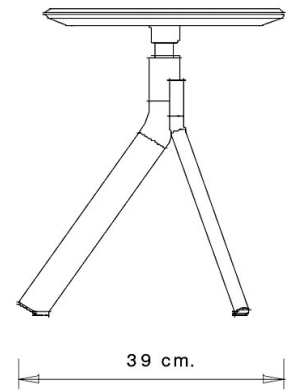

Main 1120

MAIN COLLECTION:
Main 1120, Main 1121,

Barstool with steel frame, 4 legs. Ash wood swivel seat with gas lift device.

WEIGHT

7,2 kg

PACK

0,23 m³

PIECES PER BOX

USES

coffee & restaurants, hotels, retail,

Main 1121

MAIN COLLECTION:
Main 1120, Main 1121,

Barstool with steel frame, 3 legs. Ash wood swivel seat.

WEIGHT

4,7 kg

PACK