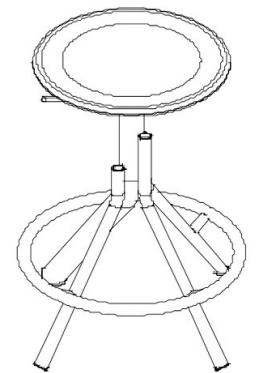

Main 1120

MAIN COLLECTION:
Main 1120, Main 1121,

Barstool with steel frame, 4 legs. Ash wood swivel seat with gas lift device.

WEIGHT

7,2 kg

PACK

0,23 m³

PIECES PER BOX