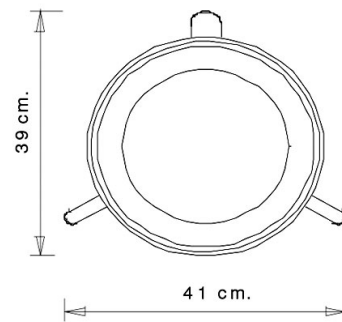

Main 1120

MAIN COLLECTION:
Main 1120, Main 1121,

Barstool with steel frame, 4 legs. Ash wood swivel seat with gas lift device.

WEIGHT

7,2 kg

PACK

0,23 m³

PIECES PER BOX

USES

coffee & restaurants, hotels, retail,

Main 1121

MAIN COLLECTION:
Main 1120, Main 1121,

Barstool with steel frame, 3 legs. Ash wood swivel seat.

WEIGHT

4,7 kg

PACK