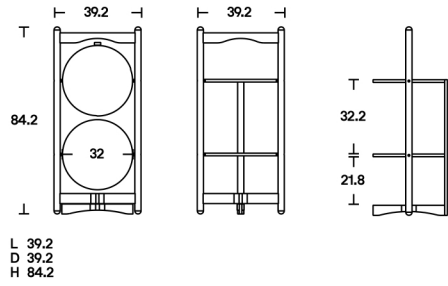

Florian

Year	1989 – 2021
Designer	Vico Magistretti

Originally created by Vico Magistretti in 1989, Florian is one of the new 2021 designs remastered from the Acerbis archives. Ingeniously functional, the Florian represents Magistretti's supreme simplicity, with a lightweight, multi-level table built on a foldable structure inspired by a broom handle, which collapses flat to hang on the wall as a graphic object of circles and lines. In Francesco Meda and David Lopez Quincoces's version, the Florian's size adapts to modern living, its ash wood frame folds smoothly and quickly with a modern brass mechanism, and its graphic impact is bolstered with lacquered tones of mustard, green spruce and brick — a democratic passe-partout for the contemporary home.

Dimensions

Finishes

Available in gloss lacquered finishes in dark green, mustard yellow, brick red or in the particular open-pore brushed veneer in black ash. Contrasting natural brushed brass hinges and pins highlight the care and refinement of details.