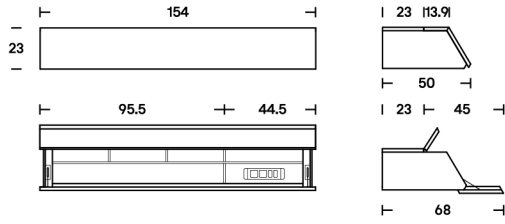

Dimensions

L 154
D 50
H 23

Finishes

Door and top available in matt or glossy lacquered finishes, in the colors: black, white, white SW, linen, sand, clay, burgundy, pink, dark green, mustard yellow, brick red, Navy blue.