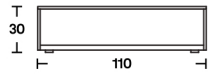

Dimensions

L 140
D 80
H 30

L 110
D 80
H 30

Finishes

**Base: bright-polished stainless steel.
Table top: extra-clear transparent glass.**

Top

Structure

Finishes legend