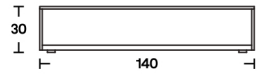

Dimensions

L 140
D 80
H 30

L 110
D 80
H 30

Finishes

**Base: bright-polished stainless steel.
Table top: extra-clear transparent glass.**

Top

Structure

Finishes legend