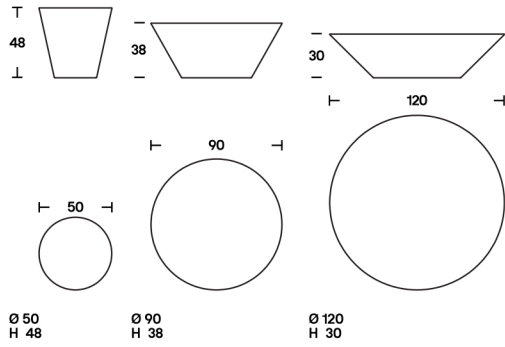

# Pond

---

Year  
Designer

2006  
Marco Acerbis

---

A playful and spirited re-imagination of quintessential Italian living room pieces, the Pond family of cocktail and side tables, with a conical base that seems to disappear into shadow, creates an illusion of a watery surface in high-gloss glass, or intrigues with the mosaic of minerals and grains of the marble top. Easily adaptable to various spaces, the tables come in a range of measurements, with a 120 cm version on removable wheels which are hidden inside the base.

## Dimensions