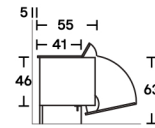

Dimensions

L 163
D 64
H 72

L 243
D 64
H 72

D 55
H 63

Finishes

Side panels in mirror polished stainless steel.

Technical back-end system with back-lighting and cable organization.

Interior finish: matte white.