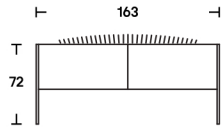

Steel

Year	2001
Designer	Lodovico Acerbis, Gabriele & Oscar Buratti

In a unique collaboration, award-winning designer Gabriele Buratti and Acerbis' own Lodovico Acerbis created this unusually wide sideboard, emphasized by a minimalist structure that rests on two ephemerally thin side panels in mirror-polished steel, and bathed in light diffused by a matte methacrylate strip set into the top, with an illuminated interior and base as well.

Dimensions

L 163
D 64
H 72

L 243
D 64
H 72

D 55
H 63

Finishes

Side panels in mirror polished stainless steel.

Technical back-end system with back-lighting and cable organization.

Interior finish: matte white.