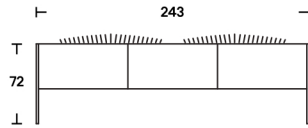

Steel

Year	2001
Designer	Lodovico Acerbis, Gabriele & Oscar Buratti

In a unique collaboration, award-winning designer Gabriele Buratti and Acerbis' own Lodovico Acerbis created this unusually wide sideboard, emphasized by a minimalist structure that rests on two ephemerally thin side panels in mirror-polished steel, and bathed in light diffused by a matte methacrylate strip set into the top, with an illuminated interior and base as well.

Dimensions

L 163
D 64
H 72

L 243
D 64
H 72

D 55
H 63

Finishes

Side panels in mirror polished stainless steel.

Technical back-end system with back-lighting and cable organization.

Interior finish: matte white.