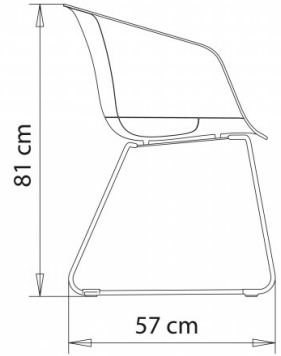

PIECES PER BOX

4

Dunk 1191

DUNK COLLECTION:

Dunk 1190, Dunk 1191, Dunk 1192, Dunk 1193, Dunk 1194,

Armchair, shell in closed version with steel frame, 4 legs.

WEIGHT

5,6 Kg

PACK

0,32 m³

PIECES PER BOX

1

Dunk 1192

DUNK COLLECTION:

Dunk 1190, Dunk 1191, Dunk 1192, Dunk 1193, Dunk 1194,

Armchair, shell in closed version with sled steel frame.

WEIGHT

6,9 Kg

PACK

0,32 m³

PIECES PER BOX

1

Dunk 1193

DUNK COLLECTION:

Dunk 1190, Dunk 1191, Dunk 1192, Dunk 1193, Dunk 1194,

Swivel armchair, shell in closed version, with 4 star die cast aluminium frame.

WEIGHT

7,4 Kg

PACK

0,38 m³

PIECES PER BOX

1