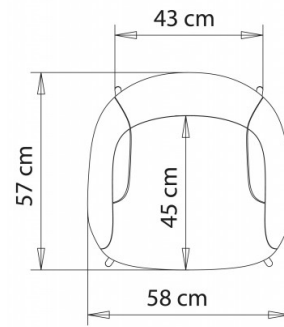

Dunk 1190

DUNK COLLECTION:

Dunk 1190, Dunk 1191, Dunk 1192, Dunk 1193, Dunk 1194,

Armchair, shell in open version with steel frame, 4 legs.

WEIGHT

5,4 Kg

PACK

0,40 m³

PIECES PER BOX

4

Dunk 1191

DUNK COLLECTION:

Dunk 1190, Dunk 1191, Dunk 1192, Dunk 1193, Dunk 1194,

Armchair, shell in closed version with steel frame, 4 legs.

WEIGHT

5,6 Kg