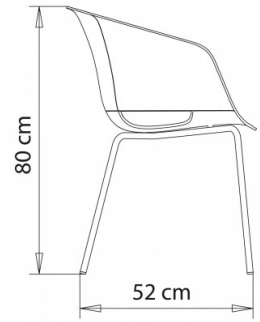

Dunk 1190

DUNK COLLECTION:

Dunk 1190, Dunk 1191, Dunk 1192, Dunk 1193, Dunk 1194,

Armchair, shell in open version with steel frame, 4 legs.

WEIGHT

5,4 Kg

PACK

0,40 m³

PIECES PER BOX

4

Dunk 1191

DUNK COLLECTION:

Dunk 1190, Dunk 1191, Dunk 1192, Dunk 1193, Dunk 1194,

Armchair, shell in closed version with steel frame, 4 legs.

WEIGHT

5,6 Kg

Dunk 1190, Dunk 1191, Dunk 1192, Dunk 1193, Dunk 1194,

Swivel armchair, shell in closed version, with 4 star die cast aluminium frame.

WEIGHT

7,4 Kg

PACK

0,38 m³

PIECES PER BOX

1