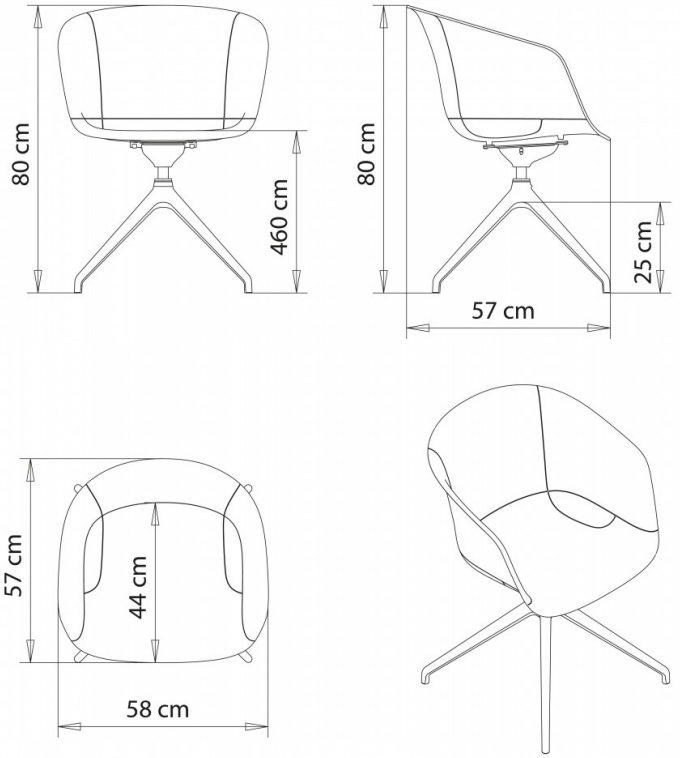

WEIGHT

6,9 Kg

PACK

0,32 m³

PIECES PER BOX

1

Dunk 1193

DUNK COLLECTION:

Dunk 1190, Dunk 1191, Dunk 1192, Dunk 1193, Dunk 1194,

Swivel armchair, shell in closed version, with 4 star die cast aluminium frame.

WEIGHT

7,4 Kg

PACK

0,38 m³

PIECES PER BOX

1

Dunk 1194

DUNK COLLECTION:

Dunk 1190, Dunk 1191, Dunk 1192, Dunk 1193, Dunk 1194,

Swivel armchair, shell in closed version, with 5 star die cast aluminium frame, adjustable height, on castors.

WEIGHT

9 Kg

PACK