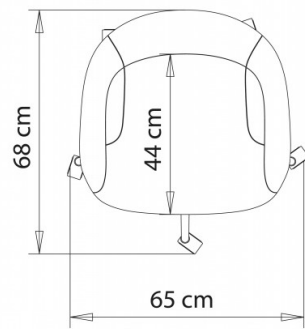

Dunk 1190, Dunk 1191, Dunk 1192, Dunk 1193, Dunk 1194,

Swivel armchair, shell in closed version, with 4 star die cast aluminium frame.

WEIGHT

7,4 Kg

PACK

0,38 m³

PIECES PER BOX

1

Dunk 1194

DUNK COLLECTION:

Dunk 1190, Dunk 1191, Dunk 1192, Dunk 1193, Dunk 1194,

Swivel armchair, shell in closed version, with 5 star die cast aluminium frame, adjustable height, on castors.

WEIGHT

9 Kg

PACK