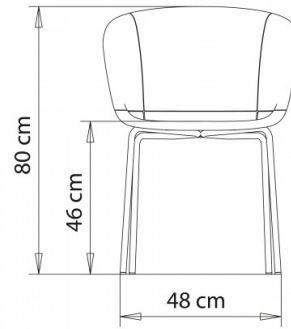

Dunk 1190

DUNK COLLECTION:

Dunk 1190, Dunk 1191, Dunk 1192, Dunk 1193, Dunk 1194,

Armchair, shell in open version with steel frame, 4 legs.

WEIGHT

5,4 Kg

PACK

0,40 m³

PIECES PER BOX

4

Dunk 1191

DUNK COLLECTION:

Dunk 1190, Dunk 1191, Dunk 1192, Dunk 1193, Dunk 1194,

Armchair, shell in closed version with steel frame, 4 legs.

WEIGHT

5,6 Kg

Dunk 1190, Dunk 1191, Dunk 1192, Dunk 1193, Dunk 1194,

Swivel armchair, shell in closed version, with 4 star die cast aluminium frame.

WEIGHT

7,4 Kg

PACK

0,38 m³

PIECES PER BOX

1

Dunk 1194

DUNK COLLECTION:

Dunk 1190, Dunk 1191, Dunk 1192, Dunk 1193, Dunk 1194,

Swivel armchair, shell in closed version, with 5 star die cast aluminium frame, adjustable height, on castors.

WEIGHT

9 Kg

PACK