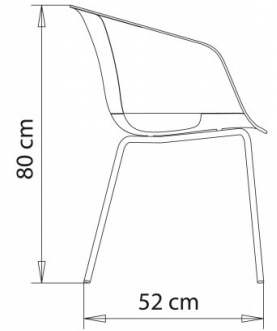

Dunk 1190

DUNK COLLECTION:

Dunk 1190, Dunk 1191, Dunk 1192, Dunk 1193, Dunk 1194,

Armchair, shell in open version with steel frame, 4 legs.

WEIGHT

5,4 Kg

PACK

0,40 m³

PIECES PER BOX

4

Dunk 1191

DUNK COLLECTION:

Dunk 1190, Dunk 1191, Dunk 1192, Dunk 1193, Dunk 1194,

Armchair, shell in closed version with steel frame, 4 legs.

WEIGHT

5,6 Kg

Dunk 1190, Dunk 1191, Dunk 1192, Dunk 1193, Dunk 1194,

Swivel armchair, shell in closed version, with 4 star die cast aluminium frame.

WEIGHT

7,4 Kg

PACK

0,38 m³

PIECES PER BOX

1