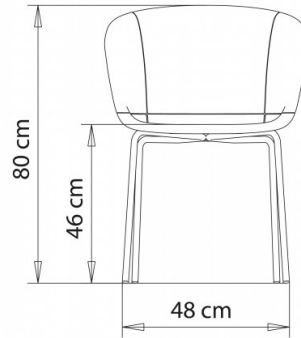

Dunk 1190

DUNK COLLECTION:

Dunk 1190, Dunk 1191, Dunk 1192, Dunk 1193, Dunk 1194,

Armchair, shell in open version with steel frame, 4 legs.

WEIGHT

5,4 Kg

PACK

0,40 m³

PIECES PER BOX

4

Dunk 1191

DUNK COLLECTION:

Dunk 1190, Dunk 1191, Dunk 1192, Dunk 1193, Dunk 1194,

Armchair, shell in closed version with steel frame, 4 legs.

WEIGHT

5,6 Kg

Dunk 1190, Dunk 1191, Dunk 1192, Dunk 1193, Dunk 1194,

Swivel armchair, shell in closed version, with 4 star die cast aluminium frame.

WEIGHT

7,4 Kg

PACK

0,38 m³

PIECES PER BOX

1

Dunk 1194

DUNK COLLECTION:

Dunk 1190, Dunk 1191, Dunk 1192, Dunk 1193, Dunk 1194,

Swivel armchair, shell in closed version, with 5 star die cast aluminium frame, adjustable height, on castors.

WEIGHT

9 Kg

PACK