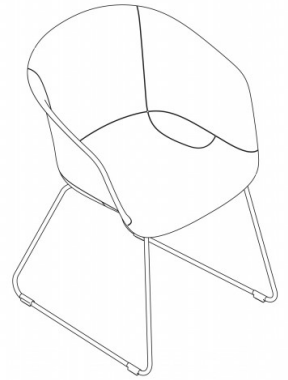

Dunk 1190

DUNK COLLECTION:

Dunk 1190, Dunk 1191, Dunk 1192, Dunk 1193, Dunk 1194,

Armchair, shell in open version with steel frame, 4 legs.

WEIGHT

5,4 Kg

PACK

0,40 m³

PIECES PER BOX

4

Dunk 1191

DUNK COLLECTION:

Dunk 1190, Dunk 1191, Dunk 1192, Dunk 1193, Dunk 1194,

Armchair, shell in closed version with steel frame, 4 legs.

WEIGHT

5,6 Kg

PACK

0,32 m³

PIECES PER BOX

1

Dunk 1192

DUNK COLLECTION:

Dunk 1190, Dunk 1191, Dunk 1192, Dunk 1193, Dunk 1194,

Armchair, shell in closed version with sled steel frame.

WEIGHT

6,9 Kg

PACK

0,32 m³

PIECES PER BOX

1

Dunk 1193

DUNK COLLECTION: