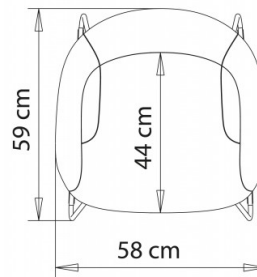

PACK

0,32 m³

PIECES PER BOX

1

Dunk 1192

DUNK COLLECTION:

Dunk 1190, Dunk 1191, Dunk 1192, Dunk 1193, Dunk 1194,

Armchair, shell in closed version with sled steel frame.

WEIGHT

6,9 Kg

PACK

0,32 m³

PIECES PER BOX

1

Dunk 1193

DUNK COLLECTION:

Dunk 1190, Dunk 1191, Dunk 1192, Dunk 1193, Dunk 1194,

Swivel armchair, shell in closed version, with 4 star die cast aluminium frame.

WEIGHT

7,4 Kg

PACK

0,38 m³

PIECES PER BOX

1