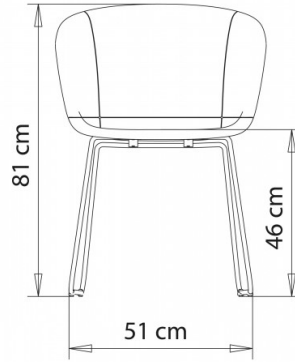

PIECES PER BOX

4

Dunk 1191

DUNK COLLECTION:

Dunk 1190, Dunk 1191, Dunk 1192, Dunk 1193, Dunk 1194,

Armchair, shell in closed version with steel frame, 4 legs.

WEIGHT

5,6 Kg

PACK

0,32 m³

PIECES PER BOX

1

Dunk 1192

DUNK COLLECTION:

Dunk 1190, Dunk 1191, Dunk 1192, Dunk 1193, Dunk 1194,

Armchair, shell in closed version with sled steel frame.

WEIGHT

6,9 Kg

PACK

0,32 m³

PIECES PER BOX

1

Dunk 1193

DUNK COLLECTION:

Dunk 1190, Dunk 1191, Dunk 1192, Dunk 1193, Dunk 1194,

Swivel armchair, shell in closed version, with 4 star die cast aluminium frame.

WEIGHT

7,4 Kg

PACK

0,38 m³

PIECES PER BOX

1