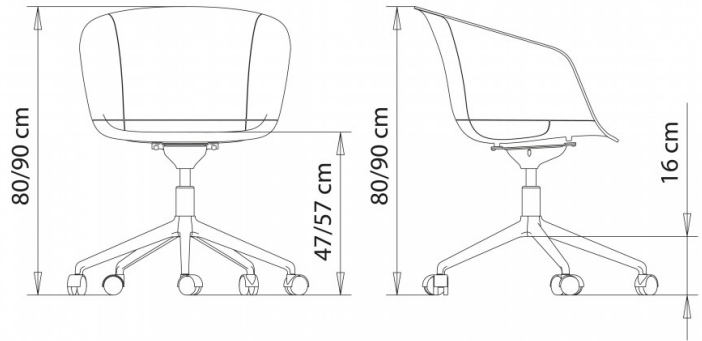

Dunk 1190, Dunk 1191, Dunk 1192, Dunk 1193, Dunk 1194,

Swivel armchair, shell in closed version, with 4 star die cast aluminium frame.

WEIGHT

7,4 Kg

PACK

0,38 m³

PIECES PER BOX

1

Dunk 1194

DUNK COLLECTION:

Dunk 1190, Dunk 1191, Dunk 1192, Dunk 1193, Dunk 1194,

Swivel armchair, shell in closed version, with 5 star die cast aluminium frame, adjustable height, on castors.

WEIGHT

9 Kg

PACK