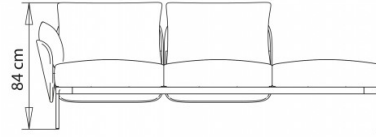

Bloom 1219sx

BLOOM COLLECTION:

Bloom 1200, Bloom 1202, Bloom 1207, Bloom 1217, Bloom 1212, Bloom 1205, Bloom 1215, Bloom 1230, Bloom 1225, Bloom 1201, Bloom 1206, Bloom 1216, Bloom 1202dx, Bloom 1202sx, Bloom 1207dx, Bloom 1207sx, Bloom 1217dx, Bloom 1217sx, Bloom 1208dx, Bloom 1208sx, Bloom 1206dx, Bloom 1206sx, Bloom 1214dx, Bloom 1214sx, Bloom 1213dx, Bloom 1213sx, Bloom 1219sx, Bloom 1219dx, Bloom 1218dx, Bloom 1218sx, Bloom 1232dx, Bloom 1232sx, Bloom 1231dx, Bloom 1231sx, Bloom 1203, Bloom 1210dx, Bloom 1210sx, Bloom 1209dx, Bloom 1209sx, Agami 1211dx, Bloom 1211sx, Bloom 1221dx, Bloom 1221sx, Bloom 1220dx, Bloom 1220sx, Bloom 1222dx, Bloom 1222sx, Bloom 1233dx, Bloom 1233sx, Bloom 1235, Bloom 1236, Bloom 1237, Bloom 1238, Bloom 1240, Bloom 1241, Bloom 1242,

3-seater sofa. 2-seater with backrest, with left armrest.

WEIGHT

56,5 kg

PACK

1,95 m³

PIECES PER BOX

1