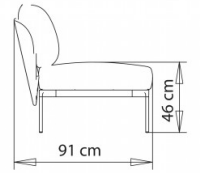

Bloom 1218sx

BLOOM COLLECTION:

Bloom 1200, Bloom 1202, Bloom 1207, Bloom 1217, Bloom 1212, Bloom 1205, Bloom 1215, Bloom 1230, Bloom 1225, Bloom 1201, Bloom 1206, Bloom 1216, Bloom 1202dx, Bloom 1202sx, Bloom 1207dx, Bloom 1207sx, Bloom 1217dx, Bloom 1217sx, Bloom 1208dx, Bloom 1208sx, Bloom 1206dx, Bloom 1206sx, Bloom 1214dx, Bloom 1214sx, Bloom 1213dx, Bloom 1213sx, Bloom 1219sx, Bloom 1219dx, Bloom 1218dx, Bloom 1218sx, Bloom 1232dx, Bloom 1232sx, Bloom 1231dx, Bloom 1231sx, Bloom 1203, Bloom 1210dx, Bloom 1210sx, Bloom 1209dx, Bloom 1209sx, Agami 1211dx, Bloom 1211sx, Bloom 1221dx, Bloom 1221sx, Bloom 1220dx, Bloom 1220sx, Bloom 1222dx, Bloom 1222sx, Bloom 1233dx, Bloom 1233sx, Bloom 1235, Bloom 1236, Bloom 1237, Bloom 1238, Bloom 1240, Bloom 1241, Bloom 1242,

3-seater sofa. 2-seater with backrest.

WEIGHT

51,5 kg

PACK

1,95 m³

PIECES PER BOX

1