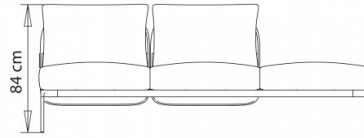

Bloom 1218sx

BLOOM COLLECTION:

Bloom 1200, Bloom 1202, Bloom 1207, Bloom 1217, Bloom 1212, Bloom 1205, Bloom 1215, Bloom 1230, Bloom 1225, Bloom 1201, Bloom 1206, Bloom 1216, Bloom 1202dx, Bloom 1202sx, Bloom 1207dx, Bloom 1207sx, Bloom 1217dx, Bloom 1217sx, Bloom 1208dx, Bloom 1208sx, Bloom 1206dx, Bloom 1206sx, Bloom 1214dx, Bloom 1214sx, Bloom 1213dx, Bloom 1213sx, Bloom 1219sx, Bloom 1219dx, Bloom 1218dx, Bloom 1218sx, Bloom 1232dx, Bloom 1232sx, Bloom 1231dx, Bloom 1231sx, Bloom 1203, Bloom 1210dx, Bloom 1210sx, Bloom 1209dx, Bloom 1209sx, Agami 1211dx, Bloom 1211sx, Bloom 1221dx, Bloom 1221sx, Bloom 1220dx, Bloom 1220sx, Bloom 1222dx, Bloom 1222sx, Bloom 1233dx, Bloom 1233sx, Bloom 1235, Bloom 1236, Bloom 1237, Bloom 1238, Bloom 1240, Bloom 1241, Bloom 1242,

3-seater sofa. 2-seater with backrest.

WEIGHT

51,5 kg

PACK

1,95 m³

PIECES PER BOX

1