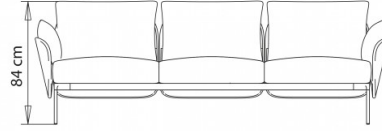

Bloom 1217

BLOOM COLLECTION:

Bloom 1200, Bloom 1202, Bloom 1207, Bloom 1217, Bloom 1212, Bloom 1205, Bloom 1215, Bloom 1230, Bloom 1225, Bloom 1201, Bloom 1206, Bloom 1216, Bloom 1202dx, Bloom 1202sx, Bloom 1207dx, Bloom 1207sx, Bloom 1217dx, Bloom 1217sx, Bloom 1208dx, Bloom 1208sx, Bloom 1206dx, Bloom 1206sx, Bloom 1214dx, Bloom 1214sx, Bloom 1213dx, Bloom 1213sx, Bloom 1219sx, Bloom 1219dx, Bloom 1218dx, Bloom 1218sx, Bloom 1232dx, Bloom 1232sx, Bloom 1231dx, Bloom 1231sx, Bloom 1203, Bloom 1210dx, Bloom 1210sx, Bloom 1209dx, Bloom 1209sx, Agami 1211dx, Bloom 1211sx, Bloom 1221dx, Bloom 1221sx, Bloom 1220dx, Bloom 1220sx, Bloom 1222dx, Bloom 1222sx, Bloom 1233dx, Bloom 1233sx, Bloom 1235, Bloom 1236, Bloom 1237, Bloom 1238, Bloom 1240, Bloom 1241, Bloom 1242,

3-seater sofa, with armrests.

WEIGHT

68 kg

PACK

1,95 m³

PIECES PER BOX

1