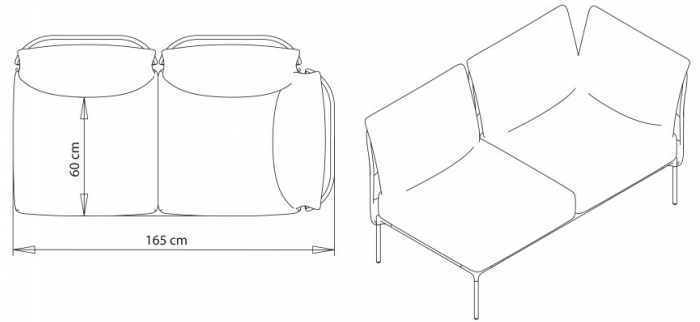

2-seater sofa for corner compositions.

WEIGHT

48 kg

PACK

1,45 m³

PIECES PER BOX

1

Bloom 1209sx

2-seater sofa for corner compositions.

WEIGHT

48 kg

PACK

1,45 m³

PIECES PER BOX

1

Bloom 1210dx