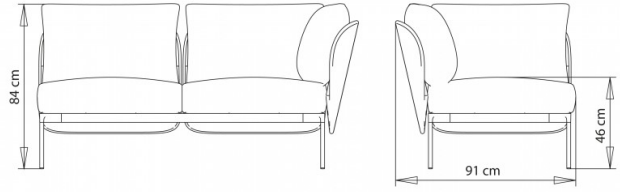

2-seater sofa for corner compositions.

WEIGHT

48 kg

PACK

1,45 m³

PIECES PER BOX

1

Bloom 1209sx

2-seater sofa for corner compositions.

WEIGHT

48 kg

PACK

1,45 m³

PIECES PER BOX

1

Bloom 1210dx