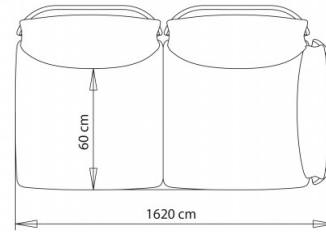

2-seater sofa, with right armrest.

WEIGHT

46,5 kg

PACK

1,45 m³

PIECES PER BOX

1

Bloom 1207sx

2-seater sofa, with left armrest.

WEIGHT

46,5 kg

PACK

1,45 m³

PIECES PER BOX

1

Bloom 1208dx