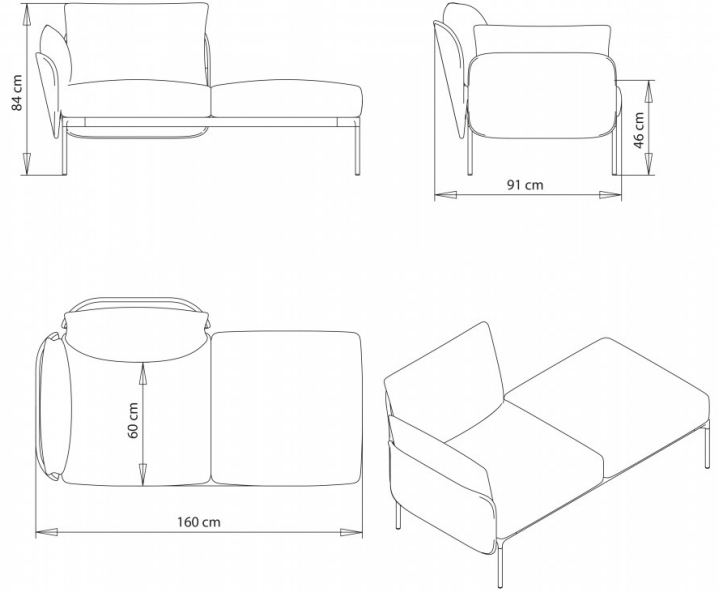

2-seater sofa. 1-seater with backrest and right armrest.

WEIGHT

40 kg

PACK

1,45 m³

PIECES PER BOX

1

Bloom 1208sx

2-seater sofa. 1-seater with backrest and left armrest.

WEIGHT

40 kg

PACK

1,45 m³

PIECES PER BOX

1

Bloom 1209dx