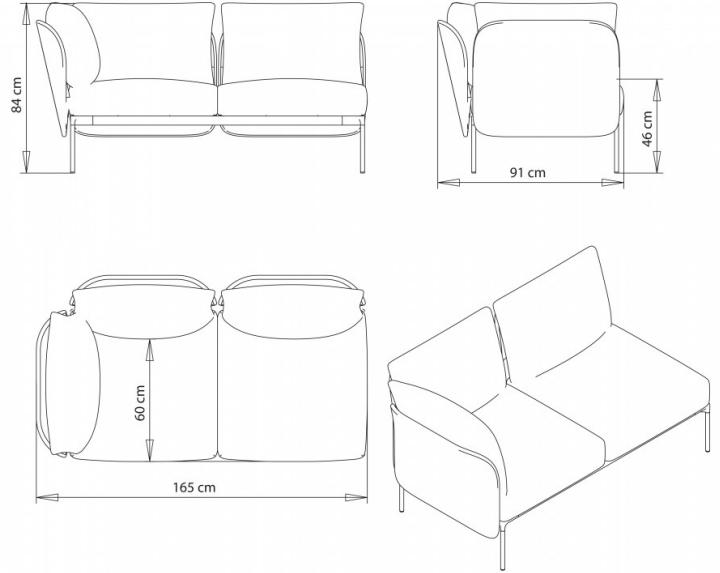

Bloom 1209dx

BLOOM COLLECTION:

Bloom 1200, Bloom 1202, Bloom 1207, Bloom 1217, Bloom 1212, Bloom 1205, Bloom 1215, Bloom 1230, Bloom 1225, Bloom 1201, Bloom 1206, Bloom 1216, Bloom 1202dx, Bloom 1202sx, Bloom 1207dx, Bloom 1207sx, Bloom 1217dx, Bloom 1217sx, Bloom 1208dx, Bloom 1208sx, Bloom 1206dx, Bloom 1206sx, Bloom 1214dx, Bloom 1214sx, Bloom 1213dx, Bloom 1213sx, Bloom 1219sx, Bloom 1219dx, Bloom 1218dx, Bloom 1218sx, Bloom 1232dx, Bloom 1232sx, Bloom 1231dx, Bloom 1231sx, Bloom 1203, Bloom 1210dx, Bloom 1210sx, Bloom 1209dx, Bloom 1209sx, Agami 1211dx, Bloom 1211sx, Bloom 1221dx, Bloom 1221sx, Bloom 1220dx, Bloom 1220sx, Bloom 1222dx, Bloom 1222sx, Bloom 1233dx, Bloom 1233sx, Bloom 1235, Bloom 1236, Bloom 1237, Bloom 1238, Bloom 1240, Bloom 1241, Bloom 1242,

2-seater sofa for corner compositions.

WEIGHT

48 kg

PACK

1,45 m³

PIECES PER BOX

1