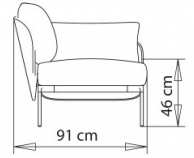

Bloom 1217dx

BLOOM COLLECTION:

Bloom 1200, Bloom 1202, Bloom 1207, Bloom 1217, Bloom 1212, Bloom 1205, Bloom 1215, Bloom 1230, Bloom 1225, Bloom 1201, Bloom 1206, Bloom 1216, Bloom 1202dx, Bloom 1202sx, Bloom 1207dx, Bloom 1207sx, Bloom 1217dx, Bloom 1217sx, Bloom 1208dx, Bloom 1208sx, Bloom 1206dx, Bloom 1206sx, Bloom 1214dx, Bloom 1214sx, Bloom 1213dx, Bloom 1213sx, Bloom 1219sx, Bloom 1219dx, Bloom 1218dx, Bloom 1218sx, Bloom 1232dx, Bloom 1232sx, Bloom 1231dx, Bloom 1231sx, Bloom 1203, Bloom 1210dx, Bloom 1210sx, Bloom 1209dx, Bloom 1209sx, Agami 1211dx, Bloom 1211sx, Bloom 1221dx, Bloom 1221sx, Bloom 1220dx, Bloom 1220sx, Bloom 1222dx, Bloom 1222sx, Bloom 1233dx, Bloom 1233sx, Bloom 1235, Bloom 1236, Bloom 1237, Bloom 1238, Bloom 1240, Bloom 1241, Bloom 1242,

3-seater sofa, with right armrest.

WEIGHT

63 kg

PACK

1,95 m³

PIECES PER BOX

1