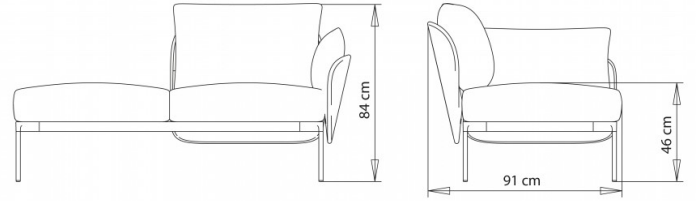

Bloom 1208dx

BLOOM COLLECTION:

Bloom 1200, Bloom 1202, Bloom 1207, Bloom 1217, Bloom 1212, Bloom 1205, Bloom 1215, Bloom 1230, Bloom 1225, Bloom 1201, Bloom 1206, Bloom 1216, Bloom 1202dx, Bloom 1202sx, Bloom 1207dx, Bloom 1207sx, Bloom 1217dx, Bloom 1217sx, Bloom 1208dx, Bloom 1208sx, Bloom 1206dx, Bloom 1206sx, Bloom 1214dx, Bloom 1214sx, Bloom 1213dx, Bloom 1213sx, Bloom 1219sx, Bloom 1219dx, Bloom 1218dx, Bloom 1218sx, Bloom 1232dx, Bloom 1232sx, Bloom 1231dx, Bloom 1231sx, Bloom 1203, Bloom 1210dx, Bloom 1210sx, Bloom 1209dx, Bloom 1209sx, Agami 1211dx, Bloom 1211sx, Bloom 1221dx, Bloom 1221sx, Bloom 1220dx, Bloom 1220sx, Bloom 1222dx, Bloom 1222sx, Bloom 1233dx, Bloom 1233sx, Bloom 1235, Bloom 1236, Bloom 1237, Bloom 1238, Bloom 1240, Bloom 1241, Bloom 1242,

2-seater sofa. 1-seater with backrest and right armrest.

WEIGHT

40 kg

PACK

1,45 m³

PIECES PER BOX

1