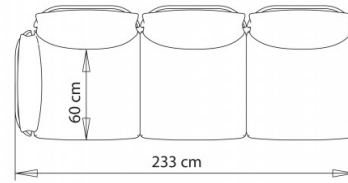

Bloom 1217sx

BLOOM COLLECTION:

Bloom 1200, Bloom 1202, Bloom 1207, Bloom 1217, Bloom 1212, Bloom 1205, Bloom 1215, Bloom 1230, Bloom 1225, Bloom 1201, Bloom 1206, Bloom 1216, Bloom 1202dx, Bloom 1202sx, Bloom 1207dx, Bloom 1207sx, Bloom 1217dx, Bloom 1217sx, Bloom 1208dx, Bloom 1208sx, Bloom 1206dx, Bloom 1206sx, Bloom 1214dx, Bloom 1214sx, Bloom 1213dx, Bloom 1213sx, Bloom 1219sx, Bloom 1219dx, Bloom 1218dx, Bloom 1218sx, Bloom 1232dx, Bloom 1232sx, Bloom 1231dx, Bloom 1231sx, Bloom 1203, Bloom 1210dx, Bloom 1210sx, Bloom 1209dx, Bloom 1209sx, Agami 1211dx, Bloom 1211sx, Bloom 1221dx, Bloom 1221sx, Bloom 1220dx, Bloom 1220sx, Bloom 1222dx, Bloom 1222sx, Bloom 1233dx, Bloom 1233sx, Bloom 1235, Bloom 1236, Bloom 1237, Bloom 1238, Bloom 1240, Bloom 1241, Bloom 1242,

3-seater sofa, with left armrest.

WEIGHT

63 kg

PACK

1,95 m³

PIECES PER BOX

1