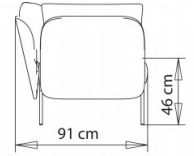

Bloom 1221dx

BLOOM COLLECTION:

Bloom 1200, Bloom 1202, Bloom 1207, Bloom 1217, Bloom 1212, Bloom 1205, Bloom 1215, Bloom 1230, Bloom 1225, Bloom 1201, Bloom 1206, Bloom 1216, Bloom 1202dx, Bloom 1202sx, Bloom 1207dx, Bloom 1207sx, Bloom 1217dx, Bloom 1217sx, Bloom 1208dx, Bloom 1208sx, Bloom 1206dx, Bloom 1206sx, Bloom 1214dx, Bloom 1214sx, Bloom 1213dx, Bloom 1213sx, Bloom 1219sx, Bloom 1219dx, Bloom 1218dx, Bloom 1218sx, Bloom 1232dx, Bloom 1232sx, Bloom 1231dx, Bloom 1231sx, Bloom 1203, Bloom 1210dx, Bloom 1210sx, Bloom 1209dx, Bloom 1209sx, Agami 1211dx, Bloom 1211sx, Bloom 1221dx, Bloom 1221sx, Bloom 1220dx, Bloom 1220sx, Bloom 1222dx, Bloom 1222sx, Bloom 1233dx, Bloom 1233sx, Bloom 1235, Bloom 1236, Bloom 1237, Bloom 1238, Bloom 1240, Bloom 1241, Bloom 1242,

3-seater sofa, with right armrest, for corner compositions.

WEIGHT

69,5 kg

PACK

1,95 m³

PIECES PER BOX

1