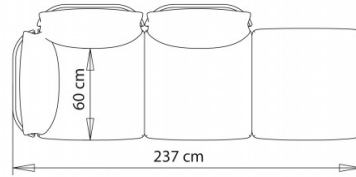

Bloom 1222dx

BLOOM COLLECTION:

Bloom 1200, Bloom 1202, Bloom 1207, Bloom 1217, Bloom 1212, Bloom 1205, Bloom 1215, Bloom 1230, Bloom 1225, Bloom 1201, Bloom 1206, Bloom 1216, Bloom 1202dx, Bloom 1202sx, Bloom 1207dx, Bloom 1207sx, Bloom 1217dx, Bloom 1217sx, Bloom 1208dx, Bloom 1208sx, Bloom 1206dx, Bloom 1206sx, Bloom 1214dx, Bloom 1214sx, Bloom 1213dx, Bloom 1213sx, Bloom 1219sx, Bloom 1219dx, Bloom 1218dx, Bloom 1218sx, Bloom 1232dx, Bloom 1232sx, Bloom 1231dx, Bloom 1231sx, Bloom 1203, Bloom 1210dx, Bloom 1210sx, Bloom 1209dx, Bloom 1209sx, Agami 1211dx, Bloom 1211sx, Bloom 1221dx, Bloom 1221sx, Bloom 1220dx, Bloom 1220sx, Bloom 1222dx, Bloom 1222sx, Bloom 1233dx, Bloom 1233sx, Bloom 1235, Bloom 1236, Bloom 1237, Bloom 1238, Bloom 1240, Bloom 1241, Bloom 1242,

3-seater sofa. 2-seater with backrest, for corner compositions.

WEIGHT

58 kg

PACK

1,95 m³

PIECES PER BOX

1