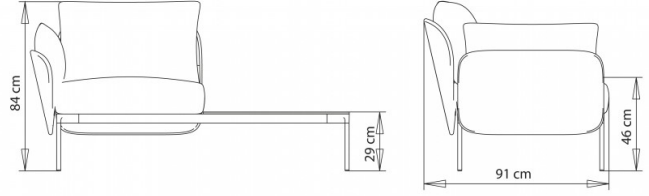

1-seater armchair, with right armrest and left shelf.

WEIGHT

44,5 kg

PACK

1,45 m³

PIECES PER BOX

1

Bloom 1214sx

1-seater armchair, with left armrest and right shelf.

WEIGHT

44,5 kg

PACK

1,45 m³

PIECES PER BOX

1

Bloom 1216