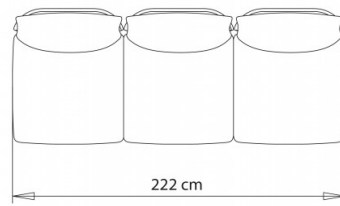

Bloom 1216

BLOOM COLLECTION:

Bloom 1200, Bloom 1202, Bloom 1207, Bloom 1217, Bloom 1212, Bloom 1205, Bloom 1215, Bloom 1230, Bloom 1225, Bloom 1201, Bloom 1206, Bloom 1216, Bloom 1202dx, Bloom 1202sx, Bloom 1207dx, Bloom 1207sx, Bloom 1217dx, Bloom 1217sx, Bloom 1208dx, Bloom 1208sx, Bloom 1206dx, Bloom 1206sx, Bloom 1214dx, Bloom 1214sx, Bloom 1213dx, Bloom 1213sx, Bloom 1219sx, Bloom 1219dx, Bloom 1218dx, Bloom 1218sx, Bloom 1232dx, Bloom 1232sx, Bloom 1231dx, Bloom 1231sx, Bloom 1203, Bloom 1210dx, Bloom 1210sx, Bloom 1209dx, Bloom 1209sx, Agami 1211dx, Bloom 1211sx, Bloom 1221dx, Bloom 1221sx, Bloom 1220dx, Bloom 1220sx, Bloom 1222dx, Bloom 1222sx, Bloom 1233dx, Bloom 1233sx, Bloom 1235, Bloom 1236, Bloom 1237, Bloom 1238, Bloom 1240, Bloom 1241, Bloom 1242,

3-seater sofa, without armrests.

WEIGHT

58 kg

PACK

1,95 m³

PIECES PER BOX

1