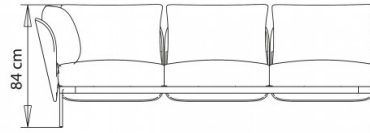

Bloom 1220dx

BLOOM COLLECTION:

Bloom 1200, Bloom 1202, Bloom 1207, Bloom 1217, Bloom 1212, Bloom 1205, Bloom 1215, Bloom 1230, Bloom 1225, Bloom 1201, Bloom 1206, Bloom 1216, Bloom 1202dx, Bloom 1202sx, Bloom 1207dx, Bloom 1207sx, Bloom 1217dx, Bloom 1217sx, Bloom 1208dx, Bloom 1208sx, Bloom 1206dx, Bloom 1206sx, Bloom 1214dx, Bloom 1214sx, Bloom 1213dx, Bloom 1213sx, Bloom 1219sx, Bloom 1219dx, Bloom 1218dx, Bloom 1218sx, Bloom 1232dx, Bloom 1232sx, Bloom 1231dx, Bloom 1231sx, Bloom 1203, Bloom 1210dx, Bloom 1210sx, Bloom 1209dx, Bloom 1209sx, Agami 1211dx, Bloom 1211sx, Bloom 1221dx, Bloom 1221sx, Bloom 1220dx, Bloom 1220sx, Bloom 1222dx, Bloom 1222sx, Bloom 1233dx, Bloom 1233sx, Bloom 1235, Bloom 1236, Bloom 1237, Bloom 1238, Bloom 1240, Bloom 1241, Bloom 1242,

3-seater sofa. 2-seater with backrest, for corner compositions.

WEIGHT

64,5 kg

PACK

1,95 m³

PIECES PER BOX

1