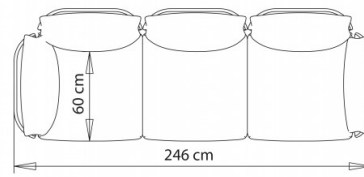

Bloom 1221dx

BLOOM COLLECTION:

Bloom 1200, Bloom 1202, Bloom 1207, Bloom 1217, Bloom 1212, Bloom 1205, Bloom 1215, Bloom 1230, Bloom 1225, Bloom 1201, Bloom 1206, Bloom 1216, Bloom 1202dx, Bloom 1202sx, Bloom 1207dx, Bloom 1207sx, Bloom 1217dx, Bloom 1217sx, Bloom 1208dx, Bloom 1208sx, Bloom 1206dx, Bloom 1206sx, Bloom 1214dx, Bloom 1214sx, Bloom 1213dx, Bloom 1213sx, Bloom 1219sx, Bloom 1219dx, Bloom 1218dx, Bloom 1218sx, Bloom 1232dx, Bloom 1232sx, Bloom 1231dx, Bloom 1231sx, Bloom 1203, Bloom 1210dx, Bloom 1210sx, Bloom 1209dx, Bloom 1209sx, Agami 1211dx, Bloom 1211sx, Bloom 1221dx, Bloom 1221sx, Bloom 1220dx, Bloom 1220sx, Bloom 1222dx, Bloom 1222sx, Bloom 1233dx, Bloom 1233sx, Bloom 1235, Bloom 1236, Bloom 1237, Bloom 1238, Bloom 1240, Bloom 1241, Bloom 1242,

3-seater sofa, with right armrest, for corner compositions.

WEIGHT

69,5 kg

PACK

1,95 m³

PIECES PER BOX

1