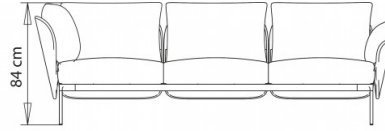

Bloom 1221dx

BLOOM COLLECTION:

Bloom 1200, Bloom 1202, Bloom 1207, Bloom 1217, Bloom 1212, Bloom 1205, Bloom 1215, Bloom 1230, Bloom 1225, Bloom 1201, Bloom 1206, Bloom 1216, Bloom 1202dx, Bloom 1202sx, Bloom 1207dx, Bloom 1207sx, Bloom 1217dx, Bloom 1217sx, Bloom 1208dx, Bloom 1208sx, Bloom 1206dx, Bloom 1206sx, Bloom 1214dx, Bloom 1214sx, Bloom 1213dx, Bloom 1213sx, Bloom 1219sx, Bloom 1219dx, Bloom 1218dx, Bloom 1218sx, Bloom 1232dx, Bloom 1232sx, Bloom 1231dx, Bloom 1231sx, Bloom 1203, Bloom 1210dx, Bloom 1210sx, Bloom 1209dx, Bloom 1209sx, Agami 1211dx, Bloom 1211sx, Bloom 1221dx, Bloom 1221sx, Bloom 1220dx, Bloom 1220sx, Bloom 1222dx, Bloom 1222sx, Bloom 1233dx, Bloom 1233sx, Bloom 1235, Bloom 1236, Bloom 1237, Bloom 1238, Bloom 1240, Bloom 1241, Bloom 1242,

3-seater sofa, with right armrest, for corner compositions.

WEIGHT

69,5 kg

PACK

1,95 m³

PIECES PER BOX

1