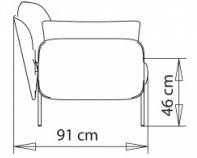

Bloom 1217sx

BLOOM COLLECTION:

Bloom 1200, Bloom 1202, Bloom 1207, Bloom 1217, Bloom 1212, Bloom 1205, Bloom 1215, Bloom 1230, Bloom 1225, Bloom 1201, Bloom 1206, Bloom 1216, Bloom 1202dx, Bloom 1202sx, Bloom 1207dx, Bloom 1207sx, Bloom 1217dx, Bloom 1217sx, Bloom 1208dx, Bloom 1208sx, Bloom 1206dx, Bloom 1206sx, Bloom 1214dx, Bloom 1214sx, Bloom 1213dx, Bloom 1213sx, Bloom 1219sx, Bloom 1219dx, Bloom 1218dx, Bloom 1218sx, Bloom 1232dx, Bloom 1232sx, Bloom 1231dx, Bloom 1231sx, Bloom 1203, Bloom 1210dx, Bloom 1210sx, Bloom 1209dx, Bloom 1209sx, Agami 1211dx, Bloom 1211sx, Bloom 1221dx, Bloom 1221sx, Bloom 1220dx, Bloom 1220sx, Bloom 1222dx, Bloom 1222sx, Bloom 1233dx, Bloom 1233sx, Bloom 1235, Bloom 1236, Bloom 1237, Bloom 1238, Bloom 1240, Bloom 1241, Bloom 1242,

3-seater sofa, with left armrest.

WEIGHT

63 kg

PACK

1,95 m³

PIECES PER BOX

1