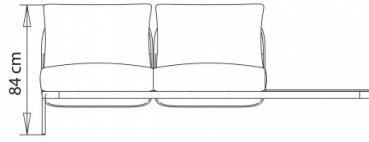

Bloom 1231sx

BLOOM COLLECTION:

Bloom 1200, Bloom 1202, Bloom 1207, Bloom 1217, Bloom 1212, Bloom 1205, Bloom 1215, Bloom 1230, Bloom 1225, Bloom 1201, Bloom 1206, Bloom 1216, Bloom 1202dx, Bloom 1202sx, Bloom 1207dx, Bloom 1207sx, Bloom 1217dx, Bloom 1217sx, Bloom 1208dx, Bloom 1208sx, Bloom 1206dx, Bloom 1206sx, Bloom 1214dx, Bloom 1214sx, Bloom 1213dx, Bloom 1213sx, Bloom 1219sx, Bloom 1219dx, Bloom 1218dx, Bloom 1218sx, Bloom 1232dx, Bloom 1232sx, Bloom 1231dx, Bloom 1231sx, Bloom 1203, Bloom 1210dx, Bloom 1210sx, Bloom 1209dx, Bloom 1209sx, Agami 1211dx, Bloom 1211sx, Bloom 1221dx, Bloom 1221sx, Bloom 1220dx, Bloom 1220sx, Bloom 1222dx, Bloom 1222sx, Bloom 1233dx, Bloom 1233sx, Bloom 1235, Bloom 1236, Bloom 1237, Bloom 1238, Bloom 1240, Bloom 1241, Bloom 1242,

2-seater sofa with backrest and right shelf.

WEIGHT

46 kg

PACK

1,95 m³

PIECES PER BOX

1