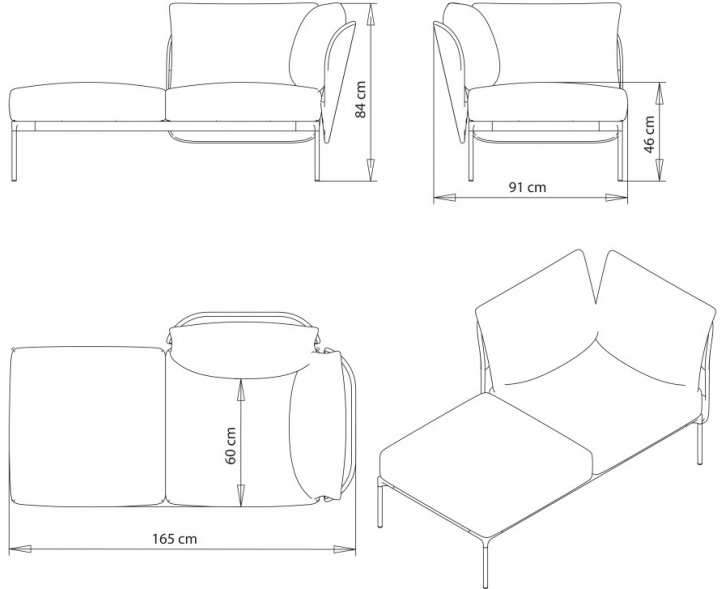

Bloom 1211sx

BLOOM COLLECTION:

Bloom 1200, Bloom 1202, Bloom 1207, Bloom 1217, Bloom 1212, Bloom 1205, Bloom 1215, Bloom 1230, Bloom 1225, Bloom 1201, Bloom 1206, Bloom 1216, Bloom 1202dx, Bloom 1202sx, Bloom 1207dx, Bloom 1207sx, Bloom 1217dx, Bloom 1217sx, Bloom 1208dx, Bloom 1208sx, Bloom 1206dx, Bloom 1206sx, Bloom 1214dx, Bloom 1214sx, Bloom 1213dx, Bloom 1213sx, Bloom 1219sx, Bloom 1219dx, Bloom 1218dx, Bloom 1218sx, Bloom 1232dx, Bloom 1232sx, Bloom 1231dx, Bloom 1231sx, Bloom 1203, Bloom 1210dx, Bloom 1210sx, Bloom 1209dx, Bloom 1209sx, Agami 1211dx, Bloom 1211sx, Bloom 1221dx, Bloom 1221sx, Bloom 1220dx, Bloom 1220sx, Bloom 1222dx, Bloom 1222sx, Bloom 1233dx, Bloom 1233sx, Bloom 1235, Bloom 1236, Bloom 1237, Bloom 1238, Bloom 1240, Bloom 1241, Bloom 1242,

2-seater sofa. 1-seater with backrest, for corner compositions.

WEIGHT

41,5 kg

PACK

1,45 m³

PIECES PER BOX

1