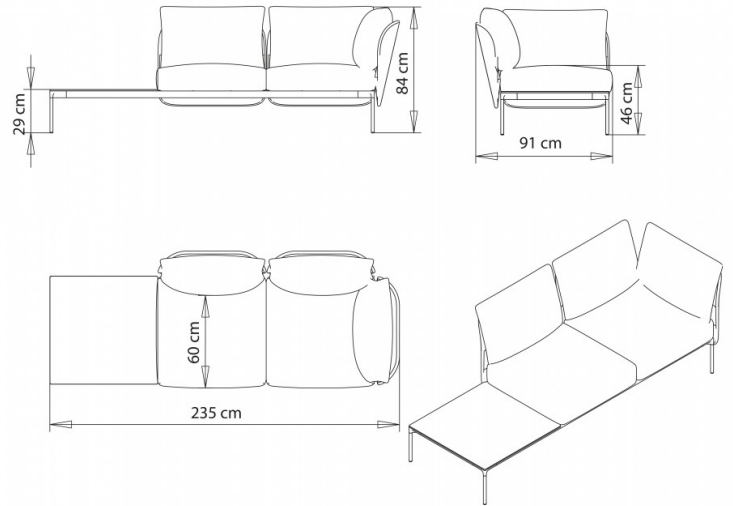

2-seater sofa with backrest and right shelf, for corner composition.

WEIGHT

52,5 kg

PACK

1,95 m³

PIECES PER BOX

1

Bloom 1233sx

2-seater sofa with backrest and left shelf, for corner compositions.

WEIGHT

52,5 kg

PACK

1,95 m³

PIECES PER BOX

1