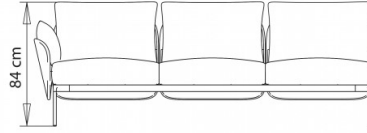

Bloom 1217sx

BLOOM COLLECTION:

Bloom 1200, Bloom 1202, Bloom 1207, Bloom 1217, Bloom 1212, Bloom 1205, Bloom 1215, Bloom 1230, Bloom 1225, Bloom 1201, Bloom 1206, Bloom 1216, Bloom 1202dx, Bloom 1202sx, Bloom 1207dx, Bloom 1207sx, Bloom 1217dx, Bloom 1217sx, Bloom 1208dx, Bloom 1208sx, Bloom 1206dx, Bloom 1206sx, Bloom 1214dx, Bloom 1214sx, Bloom 1213dx, Bloom 1213sx, Bloom 1219sx, Bloom 1219dx, Bloom 1218dx, Bloom 1218sx, Bloom 1232dx, Bloom 1232sx, Bloom 1231dx, Bloom 1231sx, Bloom 1203, Bloom 1210dx, Bloom 1210sx, Bloom 1209dx, Bloom 1209sx, Agami 1211dx, Bloom 1211sx, Bloom 1221dx, Bloom 1221sx, Bloom 1220dx, Bloom 1220sx, Bloom 1222dx, Bloom 1222sx, Bloom 1233dx, Bloom 1233sx, Bloom 1235, Bloom 1236, Bloom 1237, Bloom 1238, Bloom 1240, Bloom 1241, Bloom 1242,

3-seater sofa, with left armrest.

WEIGHT

63 kg

PACK

1,95 m³

PIECES PER BOX

1