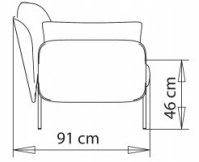

Bloom 1219sx

BLOOM COLLECTION:

Bloom 1200, Bloom 1202, Bloom 1207, Bloom 1217, Bloom 1212, Bloom 1205, Bloom 1215, Bloom 1230, Bloom 1225, Bloom 1201, Bloom 1206, Bloom 1216, Bloom 1202dx, Bloom 1202sx, Bloom 1207dx, Bloom 1207sx, Bloom 1217dx, Bloom 1217sx, Bloom 1208dx, Bloom 1208sx, Bloom 1206dx, Bloom 1206sx, Bloom 1214dx, Bloom 1214sx, Bloom 1213dx, Bloom 1213sx, Bloom 1219sx, Bloom 1219dx, Bloom 1218dx, Bloom 1218sx, Bloom 1232dx, Bloom 1232sx, Bloom 1231dx, Bloom 1231sx, Bloom 1203, Bloom 1210dx, Bloom 1210sx, Bloom 1209dx, Bloom 1209sx, Agami 1211dx, Bloom 1211sx, Bloom 1221dx, Bloom 1221sx, Bloom 1220dx, Bloom 1220sx, Bloom 1222dx, Bloom 1222sx, Bloom 1233dx, Bloom 1233sx, Bloom 1235, Bloom 1236, Bloom 1237, Bloom 1238, Bloom 1240, Bloom 1241, Bloom 1242,

3-seater sofa. 2-seater with backrest, with left armrest.

WEIGHT

56,5 kg

PACK

1,95 m³

PIECES PER BOX

1