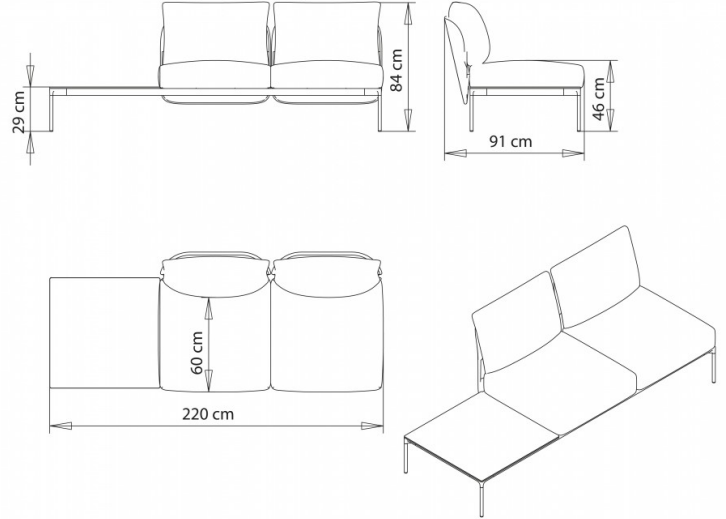

Bloom 1231dx

BLOOM COLLECTION:

Bloom 1200, Bloom 1202, Bloom 1207, Bloom 1217, Bloom 1212, Bloom 1205, Bloom 1215, Bloom 1230, Bloom 1225, Bloom 1201, Bloom 1206, Bloom 1216, Bloom 1202dx, Bloom 1202sx, Bloom 1207dx, Bloom 1207sx, Bloom 1217dx, Bloom 1217sx, Bloom 1208dx, Bloom 1208sx, Bloom 1206dx, Bloom 1206sx, Bloom 1214dx, Bloom 1214sx, Bloom 1213dx, Bloom 1213sx, Bloom 1219sx, Bloom 1219dx, Bloom 1218dx, Bloom 1218sx, Bloom 1232dx, Bloom 1232sx, Bloom 1231dx, Bloom 1231sx, Bloom 1203, Bloom 1210dx, Bloom 1210sx, Bloom 1209dx, Bloom 1209sx, Agami 1211dx, Bloom 1211sx, Bloom 1221dx, Bloom 1221sx, Bloom 1220dx, Bloom 1220sx, Bloom 1222dx, Bloom 1222sx, Bloom 1233dx, Bloom 1233sx, Bloom 1235, Bloom 1236, Bloom 1237, Bloom 1238, Bloom 1240, Bloom 1241, Bloom 1242,

2-seater sofa with backrest and left shelf.

WEIGHT

46 kg

PACK

1,95 m³

PIECES PER BOX

1