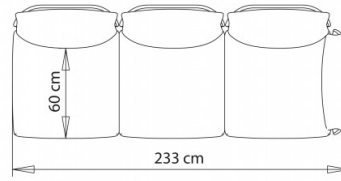

Bloom 1217dx

BLOOM COLLECTION:

Bloom 1200, Bloom 1202, Bloom 1207, Bloom 1217, Bloom 1212, Bloom 1205, Bloom 1215, Bloom 1230, Bloom 1225, Bloom 1201, Bloom 1206, Bloom 1216, Bloom 1202dx, Bloom 1202sx, Bloom 1207dx, Bloom 1207sx, Bloom 1217dx, Bloom 1217sx, Bloom 1208dx, Bloom 1208sx, Bloom 1206dx, Bloom 1206sx, Bloom 1214dx, Bloom 1214sx, Bloom 1213dx, Bloom 1213sx, Bloom 1219sx, Bloom 1219dx, Bloom 1218dx, Bloom 1218sx, Bloom 1232dx, Bloom 1232sx, Bloom 1231dx, Bloom 1231sx, Bloom 1203, Bloom 1210dx, Bloom 1210sx, Bloom 1209dx, Bloom 1209sx, Agami 1211dx, Bloom 1211sx, Bloom 1221dx, Bloom 1221sx, Bloom 1220dx, Bloom 1220sx, Bloom 1222dx, Bloom 1222sx, Bloom 1233dx, Bloom 1233sx, Bloom 1235, Bloom 1236, Bloom 1237, Bloom 1238, Bloom 1240, Bloom 1241, Bloom 1242,

3-seater sofa, with right armrest.

WEIGHT

63 kg

PACK

1,95 m³

PIECES PER BOX

1