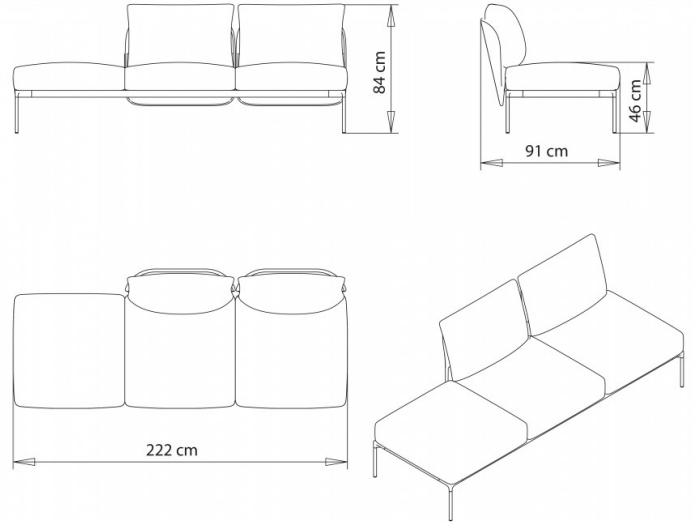

Bloom 1218dx

BLOOM COLLECTION:

Bloom 1200, Bloom 1202, Bloom 1207, Bloom 1217, Bloom 1212, Bloom 1205, Bloom 1215, Bloom 1230, Bloom 1225, Bloom 1201, Bloom 1206, Bloom 1216, Bloom 1202dx, Bloom 1202sx, Bloom 1207dx, Bloom 1207sx, Bloom 1217dx, Bloom 1217sx, Bloom 1208dx, Bloom 1208sx, Bloom 1206dx, Bloom 1206sx, Bloom 1214dx, Bloom 1214sx, Bloom 1213dx, Bloom 1213sx, Bloom 1219sx, Bloom 1219dx, Bloom 1218dx, Bloom 1218sx, Bloom 1232dx, Bloom 1232sx, Bloom 1231dx, Bloom 1231sx, Bloom 1203, Bloom 1210dx, Bloom 1210sx, Bloom 1209dx, Bloom 1209sx, Agami 1211dx, Bloom 1211sx, Bloom 1221dx, Bloom 1221sx, Bloom 1220dx, Bloom 1220sx, Bloom 1222dx, Bloom 1222sx, Bloom 1233dx, Bloom 1233sx, Bloom 1235, Bloom 1236, Bloom 1237, Bloom 1238, Bloom 1240, Bloom 1241, Bloom 1242,

3-seater sofa. 2-seater with backrest.

WEIGHT

51,5 kg

PACK

1,95 m³

PIECES PER BOX

1