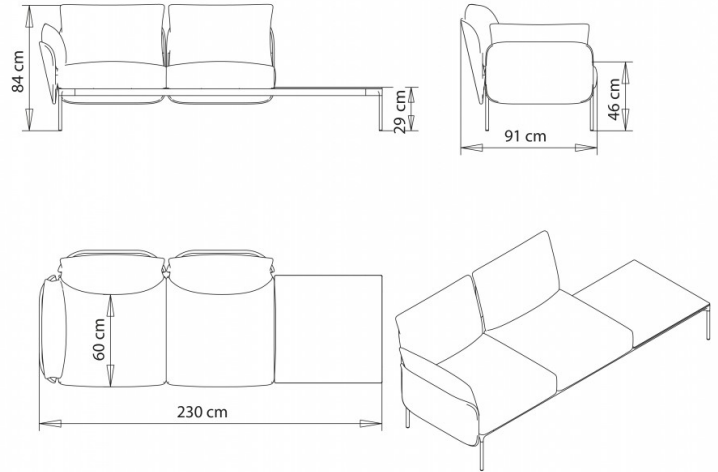

Bloom 1232sx

BLOOM COLLECTION:

Bloom 1200, Bloom 1202, Bloom 1207, Bloom 1217, Bloom 1212, Bloom 1205, Bloom 1215, Bloom 1230, Bloom 1225, Bloom 1201, Bloom 1206, Bloom 1216, Bloom 1202dx, Bloom 1202sx, Bloom 1207dx, Bloom 1207sx, Bloom 1217dx, Bloom 1217sx, Bloom 1208dx, Bloom 1208sx, Bloom 1206dx, Bloom 1206sx, Bloom 1214dx, Bloom 1214sx, Bloom 1213dx, Bloom 1213sx, Bloom 1219sx, Bloom 1219dx, Bloom 1218dx, Bloom 1218sx, Bloom 1232dx, Bloom 1232sx, Bloom 1231dx, Bloom 1231sx, Bloom 1203, Bloom 1210dx, Bloom 1210sx, Bloom 1209dx, Bloom 1209sx, Agami 1211dx, Bloom 1211sx, Bloom 1221dx, Bloom 1221sx, Bloom 1220dx, Bloom 1220sx, Bloom 1222dx, Bloom 1222sx, Bloom 1233dx, Bloom 1233sx, Bloom 1235, Bloom 1236, Bloom 1237, Bloom 1238, Bloom 1240, Bloom 1241, Bloom 1242,

2-seater sofa with backrest and left armrest, right shelf.

WEIGHT

50,5 kg

PACK

1,95 m³

PIECES PER BOX

1