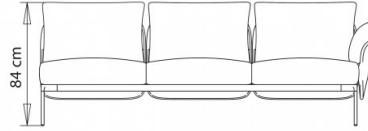

Bloom 1217dx

BLOOM COLLECTION:

Bloom 1200, Bloom 1202, Bloom 1207, Bloom 1217, Bloom 1212, Bloom 1205, Bloom 1215, Bloom 1230, Bloom 1225, Bloom 1201, Bloom 1206, Bloom 1216, Bloom 1202dx, Bloom 1202sx, Bloom 1207dx, Bloom 1207sx, Bloom 1217dx, Bloom 1217sx, Bloom 1208dx, Bloom 1208sx, Bloom 1206dx, Bloom 1206sx, Bloom 1214dx, Bloom 1214sx, Bloom 1213dx, Bloom 1213sx, Bloom 1219sx, Bloom 1219dx, Bloom 1218dx, Bloom 1218sx, Bloom 1232dx, Bloom 1232sx, Bloom 1231dx, Bloom 1231sx, Bloom 1203, Bloom 1210dx, Bloom 1210sx, Bloom 1209dx, Bloom 1209sx, Agami 1211dx, Bloom 1211sx, Bloom 1221dx, Bloom 1221sx, Bloom 1220dx, Bloom 1220sx, Bloom 1222dx, Bloom 1222sx, Bloom 1233dx, Bloom 1233sx, Bloom 1235, Bloom 1236, Bloom 1237, Bloom 1238, Bloom 1240, Bloom 1241, Bloom 1242,

3-seater sofa, with right armrest.

WEIGHT

63 kg

PACK

1,95 m³

PIECES PER BOX

1