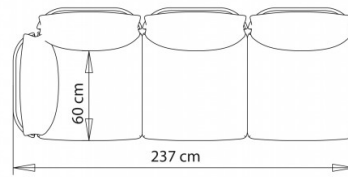

Bloom 1220dx

BLOOM COLLECTION:

Bloom 1200, Bloom 1202, Bloom 1207, Bloom 1217, Bloom 1212, Bloom 1205, Bloom 1215, Bloom 1230, Bloom 1225, Bloom 1201, Bloom 1206, Bloom 1216, Bloom 1202dx, Bloom 1202sx, Bloom 1207dx, Bloom 1207sx, Bloom 1217dx, Bloom 1217sx, Bloom 1208dx, Bloom 1208sx, Bloom 1206dx, Bloom 1206sx, Bloom 1214dx, Bloom 1214sx, Bloom 1213dx, Bloom 1213sx, Bloom 1219sx, Bloom 1219dx, Bloom 1218dx, Bloom 1218sx, Bloom 1232dx, Bloom 1232sx, Bloom 1231dx, Bloom 1231sx, Bloom 1203, Bloom 1210dx, Bloom 1210sx, Bloom 1209dx, Bloom 1209sx, Agami 1211dx, Bloom 1211sx, Bloom 1221dx, Bloom 1221sx, Bloom 1220dx, Bloom 1220sx, Bloom 1222dx, Bloom 1222sx, Bloom 1233dx, Bloom 1233sx, Bloom 1235, Bloom 1236, Bloom 1237, Bloom 1238, Bloom 1240, Bloom 1241, Bloom 1242,

3-seater sofa. 2-seater with backrest, for corner compositions.

WEIGHT

64,5 kg

PACK

1,95 m³

PIECES PER BOX

1