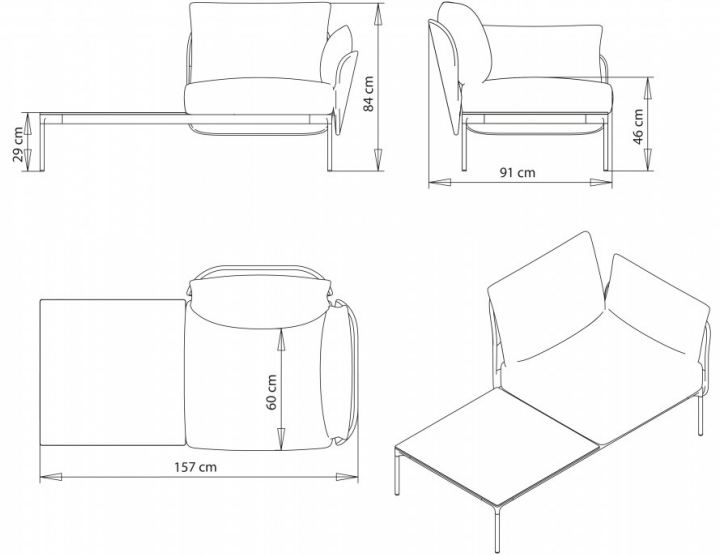

Bloom 1214dx

BLOOM COLLECTION:

Bloom 1200, Bloom 1202, Bloom 1207, Bloom 1217, Bloom 1212, Bloom 1205, Bloom 1215, Bloom 1230, Bloom 1225, Bloom 1201, Bloom 1206, Bloom 1216, Bloom 1202dx, Bloom 1202sx, Bloom 1207dx, Bloom 1207sx, Bloom 1217dx, Bloom 1217sx, Bloom 1208dx, Bloom 1208sx, Bloom 1206dx, Bloom 1206sx, Bloom 1214dx, Bloom 1214sx, Bloom 1213dx, Bloom 1213sx, Bloom 1219sx, Bloom 1219dx, Bloom 1218dx, Bloom 1218sx, Bloom 1232dx, Bloom 1232sx, Bloom 1231dx, Bloom 1231sx, Bloom 1203, Bloom 1210dx, Bloom 1210sx, Bloom 1209dx, Bloom 1209sx, Agami 1211dx, Bloom 1211sx, Bloom 1221dx, Bloom 1221sx, Bloom 1220dx, Bloom 1220sx, Bloom 1222dx, Bloom 1222sx, Bloom 1233dx, Bloom 1233sx, Bloom 1235, Bloom 1236, Bloom 1237, Bloom 1238, Bloom 1240, Bloom 1241, Bloom 1242,

1-seater armchair, with right armrest and left shelf.

WEIGHT

44,5 kg

PACK

1,45 m³

PIECES PER BOX

1