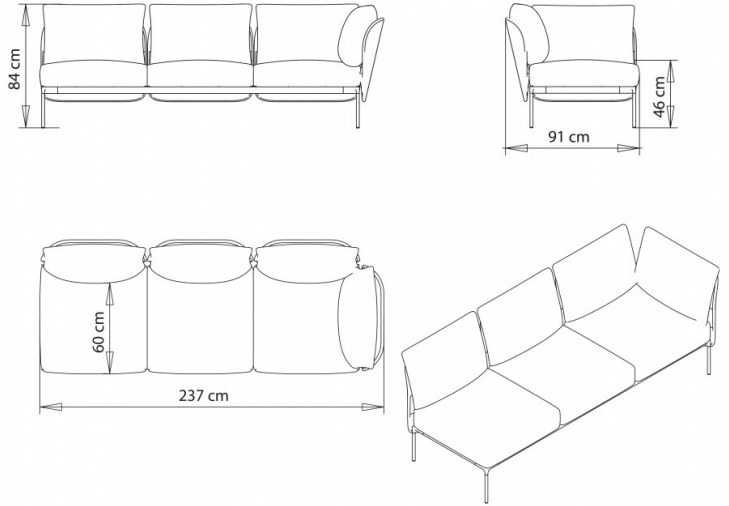

Bloom 1220sx

BLOOM COLLECTION:

Bloom 1200, Bloom 1202, Bloom 1207, Bloom 1217, Bloom 1212, Bloom 1205, Bloom 1215, Bloom 1230, Bloom 1225, Bloom 1201, Bloom 1206, Bloom 1216, Bloom 1202dx, Bloom 1202sx, Bloom 1207dx, Bloom 1207sx, Bloom 1217dx, Bloom 1217sx, Bloom 1208dx, Bloom 1208sx, Bloom 1206dx, Bloom 1206sx, Bloom 1214dx, Bloom 1214sx, Bloom 1213dx, Bloom 1213sx, Bloom 1219sx, Bloom 1219dx, Bloom 1218dx, Bloom 1218sx, Bloom 1232dx, Bloom 1232sx, Bloom 1231dx, Bloom 1231sx, Bloom 1203, Bloom 1210dx, Bloom 1210sx, Bloom 1209dx, Bloom 1209sx, Agami 1211dx, Bloom 1211sx, Bloom 1221dx, Bloom 1221sx, Bloom 1220dx, Bloom 1220sx, Bloom 1222dx, Bloom 1222sx, Bloom 1233dx, Bloom 1233sx, Bloom 1235, Bloom 1236, Bloom 1237, Bloom 1238, Bloom 1240, Bloom 1241, Bloom 1242,

3-seater sofa, for corner compositions.

WEIGHT

64,5 kg

PACK

1,95 m³

PIECES PER BOX

1