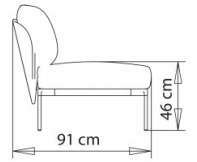

Bloom 1216

BLOOM COLLECTION:

Bloom 1200, Bloom 1202, Bloom 1207, Bloom 1217, Bloom 1212, Bloom 1205, Bloom 1215, Bloom 1230, Bloom 1225, Bloom 1201, Bloom 1206, Bloom 1216, Bloom 1202dx, Bloom 1202sx, Bloom 1207dx, Bloom 1207sx, Bloom 1217dx, Bloom 1217sx, Bloom 1208dx, Bloom 1208sx, Bloom 1206dx, Bloom 1206sx, Bloom 1214dx, Bloom 1214sx, Bloom 1213dx, Bloom 1213sx, Bloom 1219sx, Bloom 1219dx, Bloom 1218dx, Bloom 1218sx, Bloom 1232dx, Bloom 1232sx, Bloom 1231dx, Bloom 1231sx, Bloom 1203, Bloom 1210dx, Bloom 1210sx, Bloom 1209dx, Bloom 1209sx, Agami 1211dx, Bloom 1211sx, Bloom 1221dx, Bloom 1221sx, Bloom 1220dx, Bloom 1220sx, Bloom 1222dx, Bloom 1222sx, Bloom 1233dx, Bloom 1233sx, Bloom 1235, Bloom 1236, Bloom 1237, Bloom 1238, Bloom 1240, Bloom 1241, Bloom 1242,

3-seater sofa, without armrests.

WEIGHT

58 kg

PACK

1,95 m³

PIECES PER BOX

1