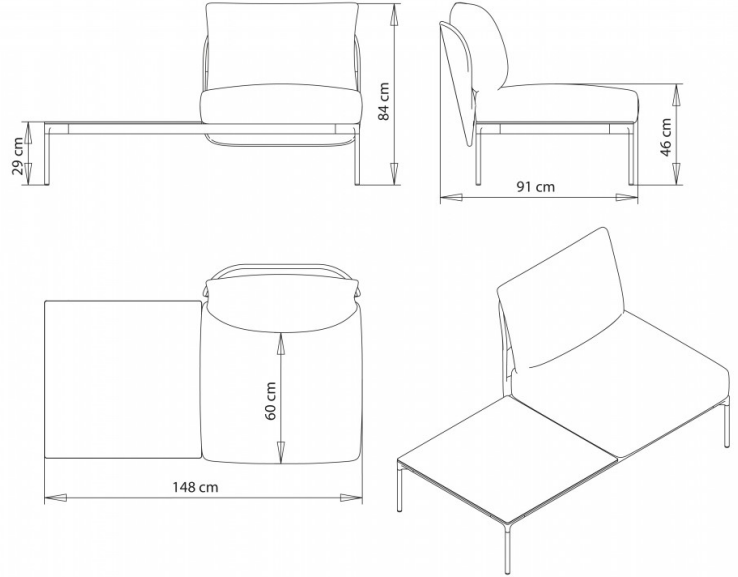

2-seater sofa. 1-seater with backrest, for corner compositions.

WEIGHT

41,5 kg

PACK

1,45 m³

PIECES PER BOX

1

Bloom 1213dx

1-seater armchair and left shelf.

WEIGHT

39,5 kg

PACK

1,45 m³

PIECES PER BOX

1

Bloom 1213sx