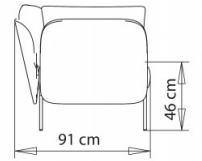

Bloom 1222dx

BLOOM COLLECTION:

Bloom 1200, Bloom 1202, Bloom 1207, Bloom 1217, Bloom 1212, Bloom 1205, Bloom 1215, Bloom 1230, Bloom 1225, Bloom 1201, Bloom 1206, Bloom 1216, Bloom 1202dx, Bloom 1202sx, Bloom 1207dx, Bloom 1207sx, Bloom 1217dx, Bloom 1217sx, Bloom 1208dx, Bloom 1208sx, Bloom 1206dx, Bloom 1206sx, Bloom 1214dx, Bloom 1214sx, Bloom 1213dx, Bloom 1213sx, Bloom 1219sx, Bloom 1219dx, Bloom 1218dx, Bloom 1218sx, Bloom 1232dx, Bloom 1232sx, Bloom 1231dx, Bloom 1231sx, Bloom 1203, Bloom 1210dx, Bloom 1210sx, Bloom 1209dx, Bloom 1209sx, Agami 1211dx, Bloom 1211sx, Bloom 1221dx, Bloom 1221sx, Bloom 1220dx, Bloom 1220sx, Bloom 1222dx, Bloom 1222sx, Bloom 1233dx, Bloom 1233sx, Bloom 1235, Bloom 1236, Bloom 1237, Bloom 1238, Bloom 1240, Bloom 1241, Bloom 1242,

3-seater sofa. 2-seater with backrest, for corner compositions.

WEIGHT

58 kg

PACK

1,95 m³

PIECES PER BOX

1