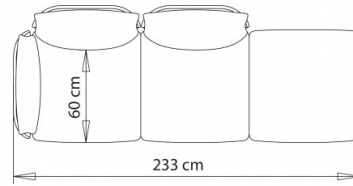

Bloom 1219sx

BLOOM COLLECTION:

Bloom 1200, Bloom 1202, Bloom 1207, Bloom 1217, Bloom 1212, Bloom 1205, Bloom 1215, Bloom 1230, Bloom 1225, Bloom 1201, Bloom 1206, Bloom 1216, Bloom 1202dx, Bloom 1202sx, Bloom 1207dx, Bloom 1207sx, Bloom 1217dx, Bloom 1217sx, Bloom 1208dx, Bloom 1208sx, Bloom 1206dx, Bloom 1206sx, Bloom 1214dx, Bloom 1214sx, Bloom 1213dx, Bloom 1213sx, Bloom 1219sx, Bloom 1219dx, Bloom 1218dx, Bloom 1218sx, Bloom 1232dx, Bloom 1232sx, Bloom 1231dx, Bloom 1231sx, Bloom 1203, Bloom 1210dx, Bloom 1210sx, Bloom 1209dx, Bloom 1209sx, Agami 1211dx, Bloom 1211sx, Bloom 1221dx, Bloom 1221sx, Bloom 1220dx, Bloom 1220sx, Bloom 1222dx, Bloom 1222sx, Bloom 1233dx, Bloom 1233sx, Bloom 1235, Bloom 1236, Bloom 1237, Bloom 1238, Bloom 1240, Bloom 1241, Bloom 1242,

3-seater sofa. 2-seater with backrest, with left armrest.

WEIGHT

56,5 kg

PACK

1,95 m³

PIECES PER BOX

1