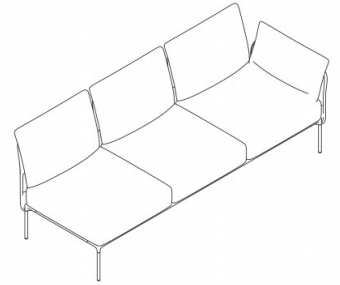

Bloom 1217dx

BLOOM COLLECTION:

Bloom 1200, Bloom 1202, Bloom 1207, Bloom 1217, Bloom 1212, Bloom 1205, Bloom 1215, Bloom 1230, Bloom 1225, Bloom 1201, Bloom 1206, Bloom 1216, Bloom 1202dx, Bloom 1202sx, Bloom 1207dx, Bloom 1207sx, Bloom 1217dx, Bloom 1217sx, Bloom 1208dx, Bloom 1208sx, Bloom 1206dx, Bloom 1206sx, Bloom 1214dx, Bloom 1214sx, Bloom 1213dx, Bloom 1213sx, Bloom 1219sx, Bloom 1219dx, Bloom 1218dx, Bloom 1218sx, Bloom 1232dx, Bloom 1232sx, Bloom 1231dx, Bloom 1231sx, Bloom 1203, Bloom 1210dx, Bloom 1210sx, Bloom 1209dx, Bloom 1209sx, Agami 1211dx, Bloom 1211sx, Bloom 1221dx, Bloom 1221sx, Bloom 1220dx, Bloom 1220sx, Bloom 1222dx, Bloom 1222sx, Bloom 1233dx, Bloom 1233sx, Bloom 1235, Bloom 1236, Bloom 1237, Bloom 1238, Bloom 1240, Bloom 1241, Bloom 1242,

3-seater sofa, with right armrest.

WEIGHT

63 kg

PACK

1,95 m³

PIECES PER BOX

1