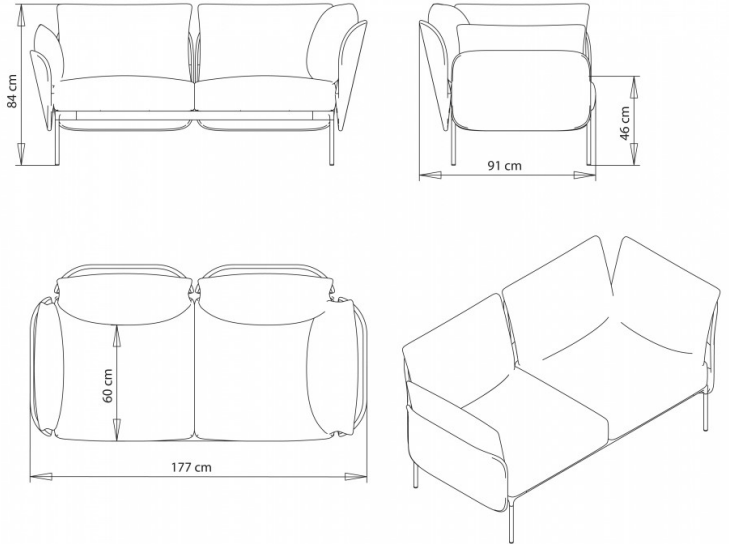

Bloom 1210sx

BLOOM COLLECTION:

Bloom 1200, Bloom 1202, Bloom 1207, Bloom 1217, Bloom 1212, Bloom 1205, Bloom 1215, Bloom 1230, Bloom 1225, Bloom 1201, Bloom 1206, Bloom 1216, Bloom 1202dx, Bloom 1202sx, Bloom 1207dx, Bloom 1207sx, Bloom 1217dx, Bloom 1217sx, Bloom 1208dx, Bloom 1208sx, Bloom 1206dx, Bloom 1206sx, Bloom 1214dx, Bloom 1214sx, Bloom 1213dx, Bloom 1213sx, Bloom 1219sx, Bloom 1219dx, Bloom 1218dx, Bloom 1218sx, Bloom 1232dx, Bloom 1232sx, Bloom 1231dx, Bloom 1231sx, Bloom 1203, Bloom 1210dx, Bloom 1210sx, Bloom 1209dx, Bloom 1209sx, Agami 1211dx, Bloom 1211sx, Bloom 1221dx, Bloom 1221sx, Bloom 1220dx, Bloom 1220sx, Bloom 1222dx, Bloom 1222sx, Bloom 1233dx, Bloom 1233sx, Bloom 1235, Bloom 1236, Bloom 1237, Bloom 1238, Bloom 1240, Bloom 1241, Bloom 1242,

2-seater sofa, with left armrest, for corner compositions.

WEIGHT

53,5 kg

PACK

1,45 m³

PIECES PER BOX

1