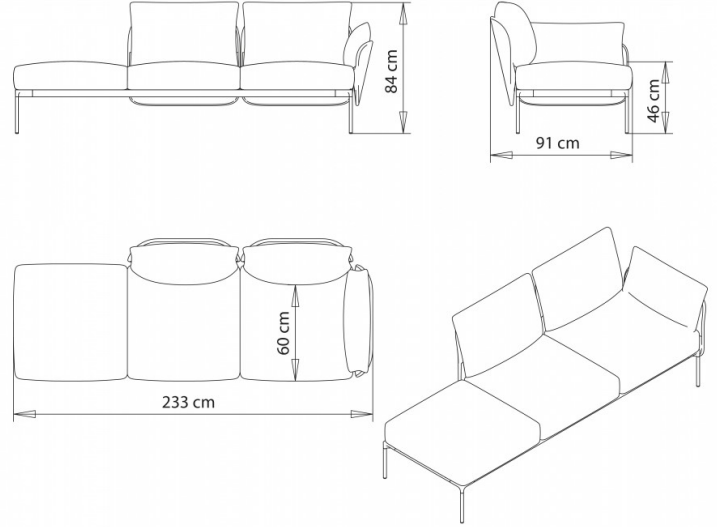

Bloom 1219dx

BLOOM COLLECTION:

Bloom 1200, Bloom 1202, Bloom 1207, Bloom 1217, Bloom 1212, Bloom 1205, Bloom 1215, Bloom 1230, Bloom 1225, Bloom 1201, Bloom 1206, Bloom 1216, Bloom 1202dx, Bloom 1202sx, Bloom 1207dx, Bloom 1207sx, Bloom 1217dx, Bloom 1217sx, Bloom 1208dx, Bloom 1208sx, Bloom 1206dx, Bloom 1206sx, Bloom 1214dx, Bloom 1214sx, Bloom 1213dx, Bloom 1213sx, Bloom 1219sx, Bloom 1219dx, Bloom 1218dx, Bloom 1218sx, Bloom 1232dx, Bloom 1232sx, Bloom 1231dx, Bloom 1231sx, Bloom 1203, Bloom 1210dx, Bloom 1210sx, Bloom 1209dx, Bloom 1209sx, Agami 1211dx, Bloom 1211sx, Bloom 1221dx, Bloom 1221sx, Bloom 1220dx, Bloom 1220sx, Bloom 1222dx, Bloom 1222sx, Bloom 1233dx, Bloom 1233sx, Bloom 1235, Bloom 1236, Bloom 1237, Bloom 1238, Bloom 1240, Bloom 1241, Bloom 1242,

3-seater sofa. 2-seater with backrest, with right armrest.

WEIGHT

56,5 kg

PACK

1,95 m³

PIECES PER BOX

1