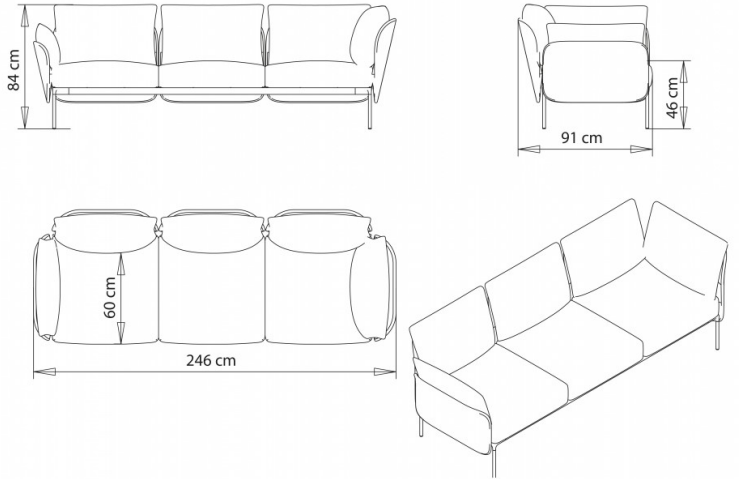

Bloom 1221sx

BLOOM COLLECTION:

Bloom 1200, Bloom 1202, Bloom 1207, Bloom 1217, Bloom 1212, Bloom 1205, Bloom 1215, Bloom 1230, Bloom 1225, Bloom 1201, Bloom 1206, Bloom 1216, Bloom 1202dx, Bloom 1202sx, Bloom 1207dx, Bloom 1207sx, Bloom 1217dx, Bloom 1217sx, Bloom 1208dx, Bloom 1208sx, Bloom 1206dx, Bloom 1206sx, Bloom 1214dx, Bloom 1214sx, Bloom 1213dx, Bloom 1213sx, Bloom 1219sx, Bloom 1219dx, Bloom 1218dx, Bloom 1218sx, Bloom 1232dx, Bloom 1232sx, Bloom 1231dx, Bloom 1231sx, Bloom 1203, Bloom 1210dx, Bloom 1210sx, Bloom 1209dx, Bloom 1209sx, Agami 1211dx, Bloom 1211sx, Bloom 1221dx, Bloom 1221sx, Bloom 1220dx, Bloom 1220sx, Bloom 1222dx, Bloom 1222sx, Bloom 1233dx, Bloom 1233sx, Bloom 1235, Bloom 1236, Bloom 1237, Bloom 1238, Bloom 1240, Bloom 1241, Bloom 1242,

3-seater sofa, with left armrest, for corner compositions.

WEIGHT

69,5 kg

PACK

1,95 m³

PIECES PER BOX

1