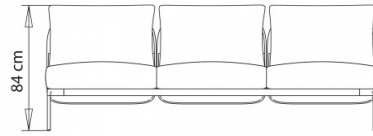

Bloom 1216

BLOOM COLLECTION:

Bloom 1200, Bloom 1202, Bloom 1207, Bloom 1217, Bloom 1212, Bloom 1205, Bloom 1215, Bloom 1230, Bloom 1225, Bloom 1201, Bloom 1206, Bloom 1216, Bloom 1202dx, Bloom 1202sx, Bloom 1207dx, Bloom 1207sx, Bloom 1217dx, Bloom 1217sx, Bloom 1208dx, Bloom 1208sx, Bloom 1206dx, Bloom 1206sx, Bloom 1214dx, Bloom 1214sx, Bloom 1213dx, Bloom 1213sx, Bloom 1219sx, Bloom 1219dx, Bloom 1218dx, Bloom 1218sx, Bloom 1232dx, Bloom 1232sx, Bloom 1231dx, Bloom 1231sx, Bloom 1203, Bloom 1210dx, Bloom 1210sx, Bloom 1209dx, Bloom 1209sx, Agami 1211dx, Bloom 1211sx, Bloom 1221dx, Bloom 1221sx, Bloom 1220dx, Bloom 1220sx, Bloom 1222dx, Bloom 1222sx, Bloom 1233dx, Bloom 1233sx, Bloom 1235, Bloom 1236, Bloom 1237, Bloom 1238, Bloom 1240, Bloom 1241, Bloom 1242,

3-seater sofa, without armrests.

WEIGHT

58 kg

PACK

1,95 m³

PIECES PER BOX

1