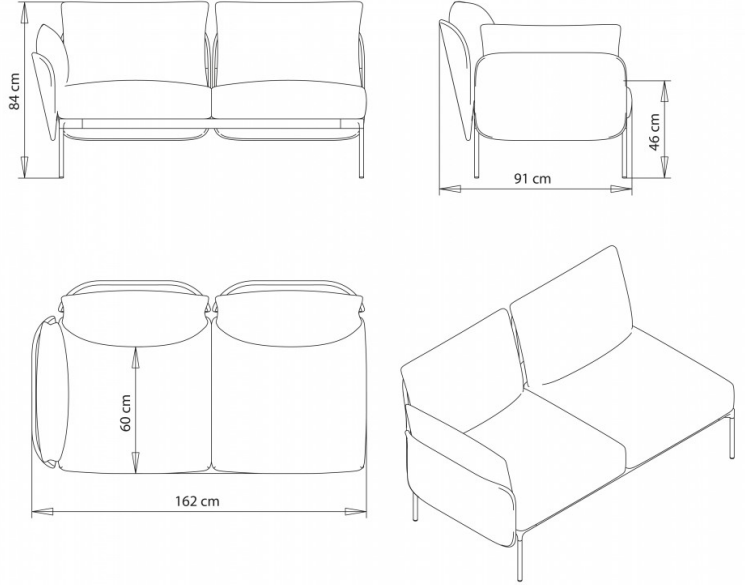

Bloom 1207sx

BLOOM COLLECTION:

Bloom 1200, Bloom 1202, Bloom 1207, Bloom 1217, Bloom 1212, Bloom 1205, Bloom 1215, Bloom 1230, Bloom 1225, Bloom 1201, Bloom 1206, Bloom 1216, Bloom 1202dx, Bloom 1202sx, Bloom 1207dx, Bloom 1207sx, Bloom 1217dx, Bloom 1217sx, Bloom 1208dx, Bloom 1208sx, Bloom 1206dx, Bloom 1206sx, Bloom 1214dx, Bloom 1214sx, Bloom 1213dx, Bloom 1213sx, Bloom 1219sx, Bloom 1219dx, Bloom 1218dx, Bloom 1218sx, Bloom 1232dx, Bloom 1232sx, Bloom 1231dx, Bloom 1231sx, Bloom 1203, Bloom 1210dx, Bloom 1210sx, Bloom 1209dx, Bloom 1209sx, Agami 1211dx, Bloom 1211sx, Bloom 1221dx, Bloom 1221sx, Bloom 1220dx, Bloom 1220sx, Bloom 1222dx, Bloom 1222sx, Bloom 1233dx, Bloom 1233sx, Bloom 1235, Bloom 1236, Bloom 1237, Bloom 1238, Bloom 1240, Bloom 1241, Bloom 1242,

2-seater sofa, with left armrest.

WEIGHT

46,5 kg

PACK

1,45 m³

PIECES PER BOX

1