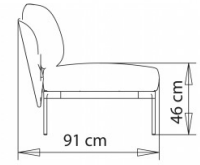

Bloom 1231sx

BLOOM COLLECTION:

Bloom 1200, Bloom 1202, Bloom 1207, Bloom 1217, Bloom 1212, Bloom 1205, Bloom 1215, Bloom 1230, Bloom 1225, Bloom 1201, Bloom 1206, Bloom 1216, Bloom 1202dx, Bloom 1202sx, Bloom 1207dx, Bloom 1207sx, Bloom 1217dx, Bloom 1217sx, Bloom 1208dx, Bloom 1208sx, Bloom 1206dx, Bloom 1206sx, Bloom 1214dx, Bloom 1214sx, Bloom 1213dx, Bloom 1213sx, Bloom 1219sx, Bloom 1219dx, Bloom 1218dx, Bloom 1218sx, Bloom 1232dx, Bloom 1232sx, Bloom 1231dx, Bloom 1231sx, Bloom 1203, Bloom 1210dx, Bloom 1210sx, Bloom 1209dx, Bloom 1209sx, Agami 1211dx, Bloom 1211sx, Bloom 1221dx, Bloom 1221sx, Bloom 1220dx, Bloom 1220sx, Bloom 1222dx, Bloom 1222sx, Bloom 1233dx, Bloom 1233sx, Bloom 1235, Bloom 1236, Bloom 1237, Bloom 1238, Bloom 1240, Bloom 1241, Bloom 1242,

2-seater sofa with backrest and right shelf.

WEIGHT

46 kg

PACK

1,95 m³

PIECES PER BOX

1