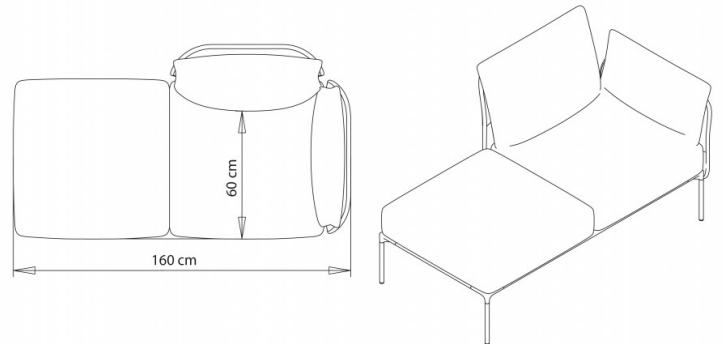

Bloom 1208dx

BLOOM COLLECTION:

Bloom 1200, Bloom 1202, Bloom 1207, Bloom 1217, Bloom 1212, Bloom 1205, Bloom 1215, Bloom 1230, Bloom 1225, Bloom 1201, Bloom 1206, Bloom 1216, Bloom 1202dx, Bloom 1202sx, Bloom 1207dx, Bloom 1207sx, Bloom 1217dx, Bloom 1217sx, Bloom 1208dx, Bloom 1208sx, Bloom 1206dx, Bloom 1206sx, Bloom 1214dx, Bloom 1214sx, Bloom 1213dx, Bloom 1213sx, Bloom 1219sx, Bloom 1219dx, Bloom 1218dx, Bloom 1218sx, Bloom 1232dx, Bloom 1232sx, Bloom 1231dx, Bloom 1231sx, Bloom 1203, Bloom 1210dx, Bloom 1210sx, Bloom 1209dx, Bloom 1209sx, Agami 1211dx, Bloom 1211sx, Bloom 1221dx, Bloom 1221sx, Bloom 1220dx, Bloom 1220sx, Bloom 1222dx, Bloom 1222sx, Bloom 1233dx, Bloom 1233sx, Bloom 1235, Bloom 1236, Bloom 1237, Bloom 1238, Bloom 1240, Bloom 1241, Bloom 1242,

2-seater sofa. 1-seater with backrest and right armrest.

WEIGHT

40 kg

PACK

1,45 m³

PIECES PER BOX

1