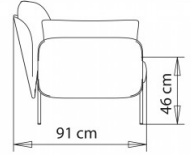

Bloom 1217

BLOOM COLLECTION:

Bloom 1200, Bloom 1202, Bloom 1207, Bloom 1217, Bloom 1212, Bloom 1205, Bloom 1215, Bloom 1230, Bloom 1225, Bloom 1201, Bloom 1206, Bloom 1216, Bloom 1202dx, Bloom 1202sx, Bloom 1207dx, Bloom 1207sx, Bloom 1217dx, Bloom 1217sx, Bloom 1208dx, Bloom 1208sx, Bloom 1206dx, Bloom 1206sx, Bloom 1214dx, Bloom 1214sx, Bloom 1213dx, Bloom 1213sx, Bloom 1219sx, Bloom 1219dx, Bloom 1218dx, Bloom 1218sx, Bloom 1232dx, Bloom 1232sx, Bloom 1231dx, Bloom 1231sx, Bloom 1203, Bloom 1210dx, Bloom 1210sx, Bloom 1209dx, Bloom 1209sx, Agami 1211dx, Bloom 1211sx, Bloom 1221dx, Bloom 1221sx, Bloom 1220dx, Bloom 1220sx, Bloom 1222dx, Bloom 1222sx, Bloom 1233dx, Bloom 1233sx, Bloom 1235, Bloom 1236, Bloom 1237, Bloom 1238, Bloom 1240, Bloom 1241, Bloom 1242,

3-seater sofa, with armrests.

WEIGHT

68 kg

PACK

1,95 m³

PIECES PER BOX

1