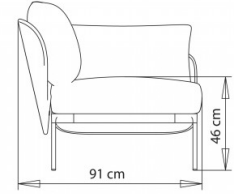

2-seater sofa, with right armrest.

WEIGHT

46,5 kg

PACK

1,45 m³

PIECES PER BOX

1

Bloom 1207sx