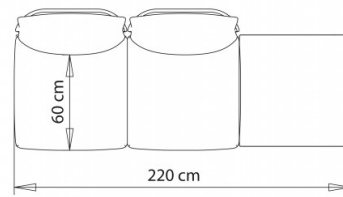

Bloom 1231sx

BLOOM COLLECTION:

Bloom 1200, Bloom 1202, Bloom 1207, Bloom 1217, Bloom 1212, Bloom 1205, Bloom 1215, Bloom 1230, Bloom 1225, Bloom 1201, Bloom 1206, Bloom 1216, Bloom 1202dx, Bloom 1202sx, Bloom 1207dx, Bloom 1207sx, Bloom 1217dx, Bloom 1217sx, Bloom 1208dx, Bloom 1208sx, Bloom 1206dx, Bloom 1206sx, Bloom 1214dx, Bloom 1214sx, Bloom 1213dx, Bloom 1213sx, Bloom 1219sx, Bloom 1219dx, Bloom 1218dx, Bloom 1218sx, Bloom 1232dx, Bloom 1232sx, Bloom 1231dx, Bloom 1231sx, Bloom 1203, Bloom 1210dx, Bloom 1210sx, Bloom 1209dx, Bloom 1209sx, Agami 1211dx, Bloom 1211sx, Bloom 1221dx, Bloom 1221sx, Bloom 1220dx, Bloom 1220sx, Bloom 1222dx, Bloom 1222sx, Bloom 1233dx, Bloom 1233sx, Bloom 1235, Bloom 1236, Bloom 1237, Bloom 1238, Bloom 1240, Bloom 1241, Bloom 1242,

2-seater sofa with backrest and right shelf.

WEIGHT

46 kg

PACK

1,95 m³

PIECES PER BOX

1