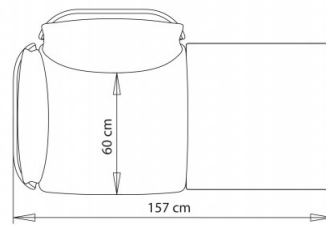

1-seater armchair and right shelf.

WEIGHT

39,5 kg

PACK

1,45 m³

PIECES PER BOX

1

Bloom 1214dx

1-seater armchair, with right armrest and left shelf.

WEIGHT

44,5 kg

PACK

1,45 m³

PIECES PER BOX

1

Bloom 1214sx

1-seater armchair, with left armrest and right shelf.

WEIGHT

44,5 kg

PACK

1,45 m³

PIECES PER BOX

1

Bloom 1216