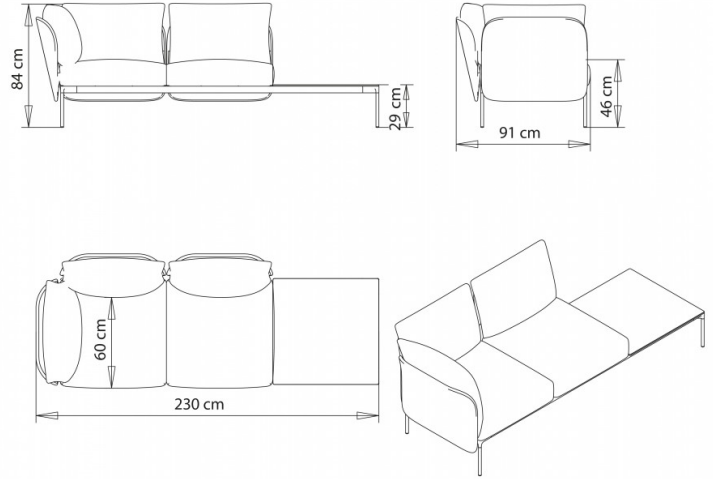

Bloom 1233dx

BLOOM COLLECTION:

Bloom 1200, Bloom 1202, Bloom 1207, Bloom 1217, Bloom 1212, Bloom 1205, Bloom 1215, Bloom 1230, Bloom 1225, Bloom 1201, Bloom 1206, Bloom 1216, Bloom 1202dx, Bloom 1202sx, Bloom 1207dx, Bloom 1207sx, Bloom 1217dx, Bloom 1217sx, Bloom 1208dx, Bloom 1208sx, Bloom 1206dx, Bloom 1206sx, Bloom 1214dx, Bloom 1214sx, Bloom 1213dx, Bloom 1213sx, Bloom 1219sx, Bloom 1219dx, Bloom 1218dx, Bloom 1218sx, Bloom 1232dx, Bloom 1232sx, Bloom 1231dx, Bloom 1231sx, Bloom 1203, Bloom 1210dx, Bloom 1210sx, Bloom 1209dx, Bloom 1209sx, Agami 1211dx, Bloom 1211sx, Bloom 1221dx, Bloom 1221sx, Bloom 1220dx, Bloom 1220sx, Bloom 1222dx, Bloom 1222sx, Bloom 1233dx, Bloom 1233sx, Bloom 1235, Bloom 1236, Bloom 1237, Bloom 1238, Bloom 1240, Bloom 1241, Bloom 1242,

2-seater sofa with backrest and right shelf, for corner composition.

WEIGHT

52,5 kg

PACK

1,95 m³

PIECES PER BOX

1