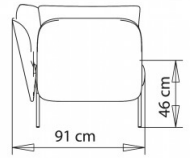

Bloom 1220dx

BLOOM COLLECTION:

Bloom 1200, Bloom 1202, Bloom 1207, Bloom 1217, Bloom 1212, Bloom 1205, Bloom 1215, Bloom 1230, Bloom 1225, Bloom 1201, Bloom 1206, Bloom 1216, Bloom 1202dx, Bloom 1202sx, Bloom 1207dx, Bloom 1207sx, Bloom 1217dx, Bloom 1217sx, Bloom 1208dx, Bloom 1208sx, Bloom 1206dx, Bloom 1206sx, Bloom 1214dx, Bloom 1214sx, Bloom 1213dx, Bloom 1213sx, Bloom 1219sx, Bloom 1219dx, Bloom 1218dx, Bloom 1218sx, Bloom 1232dx, Bloom 1232sx, Bloom 1231dx, Bloom 1231sx, Bloom 1203, Bloom 1210dx, Bloom 1210sx, Bloom 1209dx, Bloom 1209sx, Agami 1211dx, Bloom 1211sx, Bloom 1221dx, Bloom 1221sx, Bloom 1220dx, Bloom 1220sx, Bloom 1222dx, Bloom 1222sx, Bloom 1233dx, Bloom 1233sx, Bloom 1235, Bloom 1236, Bloom 1237, Bloom 1238, Bloom 1240, Bloom 1241, Bloom 1242,

3-seater sofa. 2-seater with backrest, for corner compositions.

WEIGHT

64,5 kg

PACK

1,95 m³

PIECES PER BOX

1