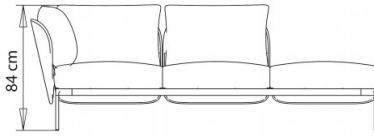

Bloom 1222dx

BLOOM COLLECTION:

Bloom 1200, Bloom 1202, Bloom 1207, Bloom 1217, Bloom 1212, Bloom 1205, Bloom 1215, Bloom 1230, Bloom 1225, Bloom 1201, Bloom 1206, Bloom 1216, Bloom 1202dx, Bloom 1202sx, Bloom 1207dx, Bloom 1207sx, Bloom 1217dx, Bloom 1217sx, Bloom 1208dx, Bloom 1208sx, Bloom 1206dx, Bloom 1206sx, Bloom 1214dx, Bloom 1214sx, Bloom 1213dx, Bloom 1213sx, Bloom 1219sx, Bloom 1219dx, Bloom 1218dx, Bloom 1218sx, Bloom 1232dx, Bloom 1232sx, Bloom 1231dx, Bloom 1231sx, Bloom 1203, Bloom 1210dx, Bloom 1210sx, Bloom 1209dx, Bloom 1209sx, Agami 1211dx, Bloom 1211sx, Bloom 1221dx, Bloom 1221sx, Bloom 1220dx, Bloom 1220sx, Bloom 1222dx, Bloom 1222sx, Bloom 1233dx, Bloom 1233sx, Bloom 1235, Bloom 1236, Bloom 1237, Bloom 1238, Bloom 1240, Bloom 1241, Bloom 1242,

3-seater sofa. 2-seater with backrest, for corner compositions.

WEIGHT

58 kg

PACK

1,95 m³

PIECES PER BOX

1