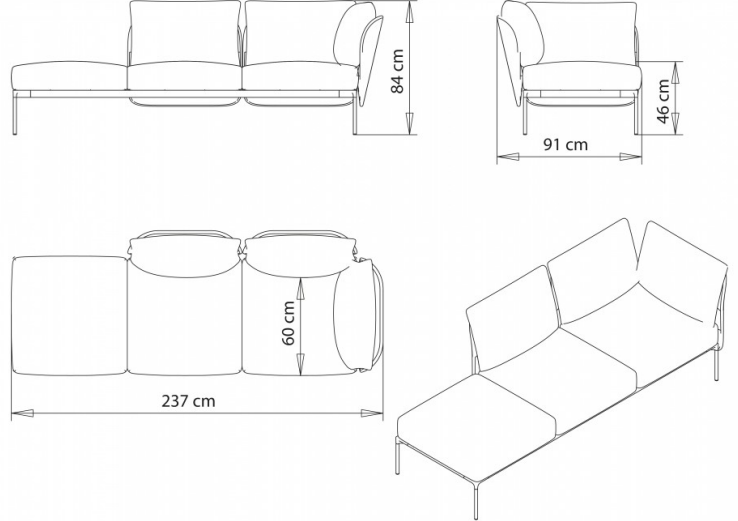

Bloom 1222sx

BLOOM COLLECTION:

Bloom 1200, Bloom 1202, Bloom 1207, Bloom 1217, Bloom 1212, Bloom 1205, Bloom 1215, Bloom 1230, Bloom 1225, Bloom 1201, Bloom 1206, Bloom 1216, Bloom 1202dx, Bloom 1202sx, Bloom 1207dx, Bloom 1207sx, Bloom 1217dx, Bloom 1217sx, Bloom 1208dx, Bloom 1208sx, Bloom 1206dx, Bloom 1206sx, Bloom 1214dx, Bloom 1214sx, Bloom 1213dx, Bloom 1213sx, Bloom 1219sx, Bloom 1219dx, Bloom 1218dx, Bloom 1218sx, Bloom 1232dx, Bloom 1232sx, Bloom 1231dx, Bloom 1231sx, Bloom 1203, Bloom 1210dx, Bloom 1210sx, Bloom 1209dx, Bloom 1209sx, Agami 1211dx, Bloom 1211sx, Bloom 1221dx, Bloom 1221sx, Bloom 1220dx, Bloom 1220sx, Bloom 1222dx, Bloom 1222sx, Bloom 1233dx, Bloom 1233sx, Bloom 1235, Bloom 1236, Bloom 1237, Bloom 1238, Bloom 1240, Bloom 1241, Bloom 1242,

3-seater sofa. 2-seater with backrest, for corner compositions.

WEIGHT

58 kg

PACK

1,95 m³

PIECES PER BOX

1