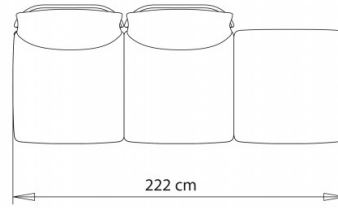

Bloom 1218sx

BLOOM COLLECTION:

Bloom 1200, Bloom 1202, Bloom 1207, Bloom 1217, Bloom 1212, Bloom 1205, Bloom 1215, Bloom 1230, Bloom 1225, Bloom 1201, Bloom 1206, Bloom 1216, Bloom 1202dx, Bloom 1202sx, Bloom 1207dx, Bloom 1207sx, Bloom 1217dx, Bloom 1217sx, Bloom 1208dx, Bloom 1208sx, Bloom 1206dx, Bloom 1206sx, Bloom 1214dx, Bloom 1214sx, Bloom 1213dx, Bloom 1213sx, Bloom 1219sx, Bloom 1219dx, Bloom 1218dx, Bloom 1218sx, Bloom 1232dx, Bloom 1232sx, Bloom 1231dx, Bloom 1231sx, Bloom 1203, Bloom 1210dx, Bloom 1210sx, Bloom 1209dx, Bloom 1209sx, Agami 1211dx, Bloom 1211sx, Bloom 1221dx, Bloom 1221sx, Bloom 1220dx, Bloom 1220sx, Bloom 1222dx, Bloom 1222sx, Bloom 1233dx, Bloom 1233sx, Bloom 1235, Bloom 1236, Bloom 1237, Bloom 1238, Bloom 1240, Bloom 1241, Bloom 1242,

3-seater sofa. 2-seater with backrest.

WEIGHT

51,5 kg

PACK

1,95 m³

PIECES PER BOX

1