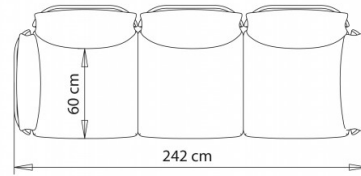

Bloom 1217

BLOOM COLLECTION:

Bloom 1200, Bloom 1202, Bloom 1207, Bloom 1217, Bloom 1212, Bloom 1205, Bloom 1215, Bloom 1230, Bloom 1225, Bloom 1201, Bloom 1206, Bloom 1216, Bloom 1202dx, Bloom 1202sx, Bloom 1207dx, Bloom 1207sx, Bloom 1217dx, Bloom 1217sx, Bloom 1208dx, Bloom 1208sx, Bloom 1206dx, Bloom 1206sx, Bloom 1214dx, Bloom 1214sx, Bloom 1213dx, Bloom 1213sx, Bloom 1219sx, Bloom 1219dx, Bloom 1218dx, Bloom 1218sx, Bloom 1232dx, Bloom 1232sx, Bloom 1231dx, Bloom 1231sx, Bloom 1203, Bloom 1210dx, Bloom 1210sx, Bloom 1209dx, Bloom 1209sx, Agami 1211dx, Bloom 1211sx, Bloom 1221dx, Bloom 1221sx, Bloom 1220dx, Bloom 1220sx, Bloom 1222dx, Bloom 1222sx, Bloom 1233dx, Bloom 1233sx, Bloom 1235, Bloom 1236, Bloom 1237, Bloom 1238, Bloom 1240, Bloom 1241, Bloom 1242,

3-seater sofa, with armrests.

WEIGHT

68 kg

PACK

1,95 m³

PIECES PER BOX

1