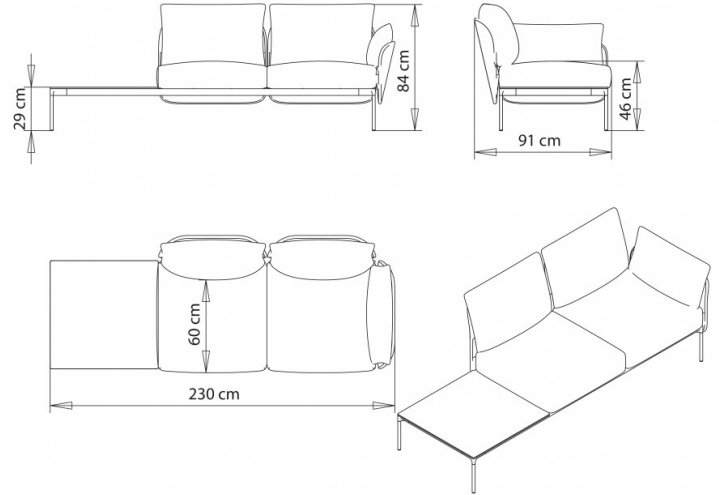

Bloom 1232dx

BLOOM COLLECTION:

Bloom 1200, Bloom 1202, Bloom 1207, Bloom 1217, Bloom 1212, Bloom 1205, Bloom 1215, Bloom 1230, Bloom 1225, Bloom 1201, Bloom 1206, Bloom 1216, Bloom 1202dx, Bloom 1202sx, Bloom 1207dx, Bloom 1207sx, Bloom 1217dx, Bloom 1217sx, Bloom 1208dx, Bloom 1208sx, Bloom 1206dx, Bloom 1206sx, Bloom 1214dx, Bloom 1214sx, Bloom 1213dx, Bloom 1213sx, Bloom 1219sx, Bloom 1219dx, Bloom 1218dx, Bloom 1218sx, Bloom 1232dx, Bloom 1232sx, Bloom 1231dx, Bloom 1231sx, Bloom 1203, Bloom 1210dx, Bloom 1210sx, Bloom 1209dx, Bloom 1209sx, Agami 1211dx, Bloom 1211sx, Bloom 1221dx, Bloom 1221sx, Bloom 1220dx, Bloom 1220sx, Bloom 1222dx, Bloom 1222sx, Bloom 1233dx, Bloom 1233sx, Bloom 1235, Bloom 1236, Bloom 1237, Bloom 1238, Bloom 1240, Bloom 1241, Bloom 1242,

2-seater sofa with backrest and right armrest, left shelf.

WEIGHT

50,5 kg

PACK

1,95 m³

PIECES PER BOX

1