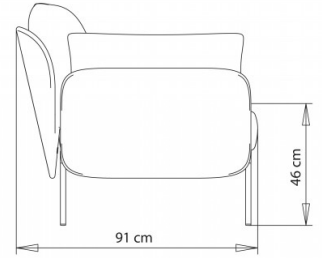

1-seater armchair, with left armrest.

WEIGHT

20,5 kg

PACK

0,80 m³

PIECES PER BOX

1

FINISHES SEATING