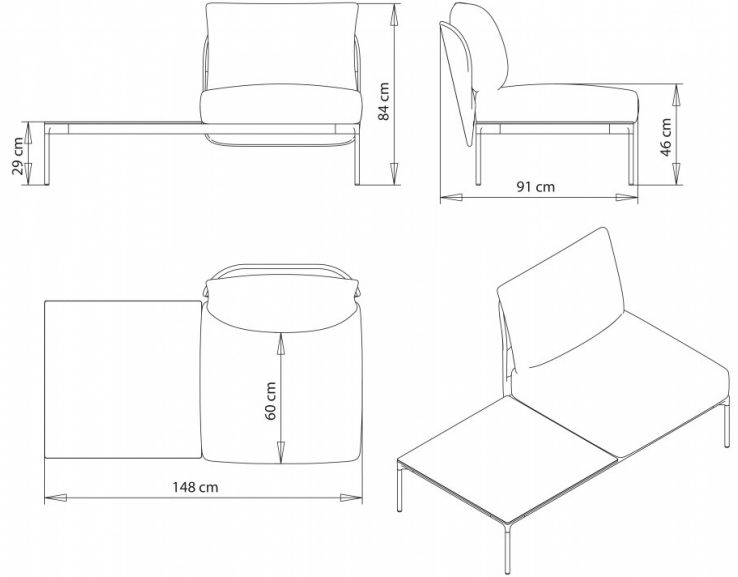

1-seater armchair and left shelf.

WEIGHT

39,5 kg

PACK

1,45 m³

PIECES PER BOX

1

FINISHES SEATING