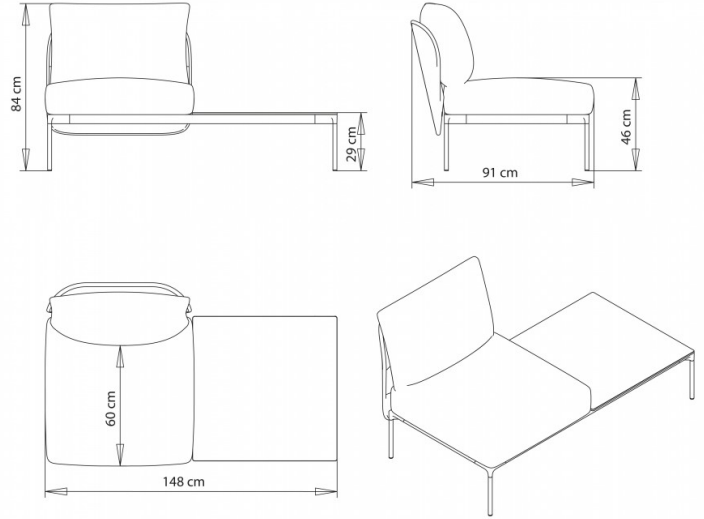

1-seater armchair and right shelf.

WEIGHT

39,5 kg

PACK

1,45 m³

PIECES PER BOX

1

FINISHES SEATING