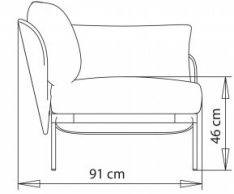

2-seater sofa, with right armrest.

WEIGHT

46,5 kg

PACK

1,45 m³

PIECES PER BOX

1

FINISHES SEATING