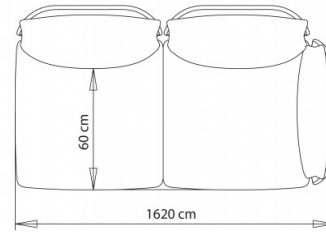

2-seater sofa, with right armrest.

WEIGHT

46,5 kg

PACK

1,45 m³

PIECES PER BOX

1

FINISHES SEATING