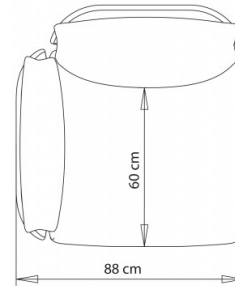

1-seater armchair, with left armrest.

WEIGHT

20,5 kg

PACK

0,80 m³

PIECES PER BOX

1

FINISHES SEATING