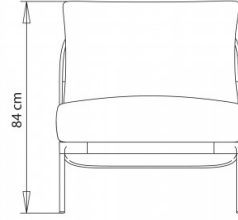

1-seater armchair, without armrests.

WEIGHT

15,5 kg

PACK

0,80 m³

PIECES PER BOX

1

FINISHES SEATING