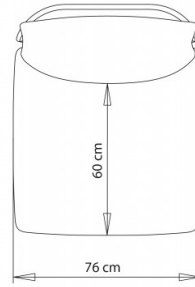

1-seater armchair, without armrests.

WEIGHT

15,5 kg

PACK

0,80 m³

PIECES PER BOX

1

FINISHES SEATING