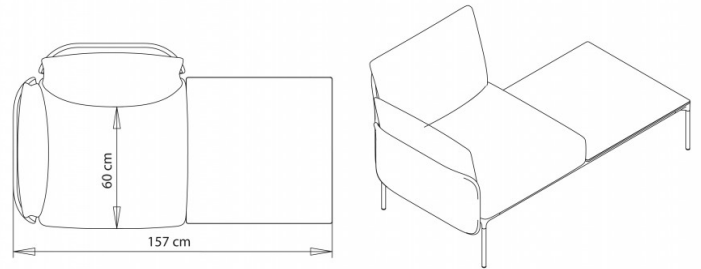

1-seater armchair, with left armrest and right shelf.

WEIGHT

44,5 kg

PACK

1,45 m³

PIECES PER BOX

1

FINISHES SEATING