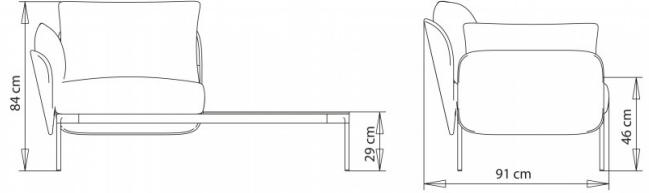

1-seater armchair, with left armrest and right shelf.

WEIGHT

44,5 kg

PACK

1,45 m³

PIECES PER BOX

1

FINISHES SEATING