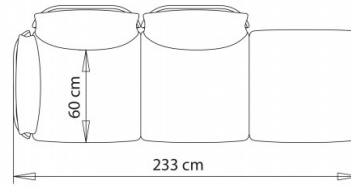

Bloom 1219sx

BLOOM COLLECTION:

Bloom 1200, Bloom 1202, Bloom 1207, Bloom 1212, Bloom 1217, Bloom 1205, Bloom 1215, Bloom 1230, Bloom 1225, Bloom 1201, Bloom 1206, Bloom 1216, Bloom 1202dx, Bloom 1202sx, Bloom 1207dx, Bloom 1207sx, Bloom 1217dx, Bloom 1217sx, Bloom 1208sx, Bloom 1208dx, Bloom 1206dx, Bloom 1206sx, Bloom 1214dx, Bloom 1214sx, Bloom 1213dx, Bloom 1213sx, Bloom 1219sx, Bloom 1219dx, Bloom 1218dx, Bloom 1218sx, Bloom 1232dx, Bloom 1232sx, Bloom 1231dx, Bloom 1231sx, Bloom 1203, Bloom 1210dx, Bloom 1210sx, Bloom 1209dx, Bloom 1209sx, Bloom 1211dx, Bloom 1211sx, Bloom 1221dx, Bloom 1221sx, Bloom 1220dx, Bloom 1220sx, Bloom 1222dx, Bloom 1222sx, Bloom 1233dx, Bloom 1233sx, Bloom 1235, Bloom 1236, Bloom 1237, Bloom 1238, Bloom 1240, Bloom 1241, Bloom 1242,

3-seater sofa. 2-seater with backrest, with left armrest.

WEIGHT

56,5 kg

PACK

1,95 m³

PIECES PER BOX

1