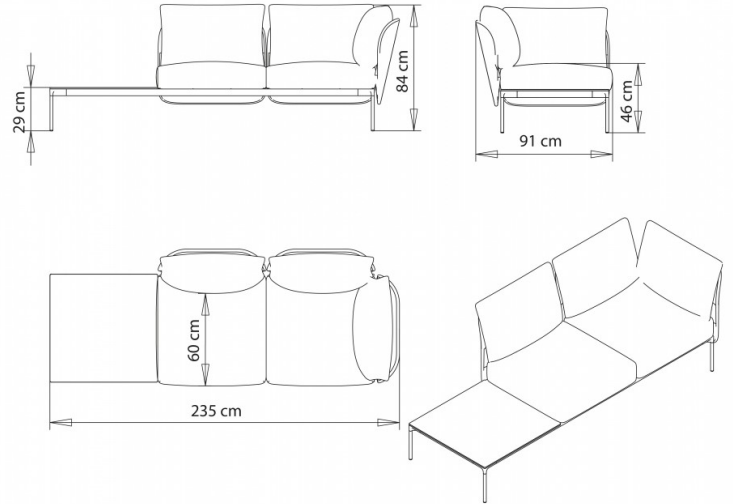

2-seater sofa with backrest and left shelf, for corner compositions.

**WEIGHT**

52,5 kg

**PACK**

1,95 m<sup>3</sup>

**PIECES PER BOX**

1