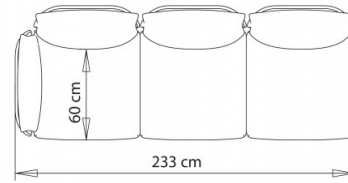

3-seater sofa, with left armrest.

**WEIGHT**

63 kg

**PACK**

1,95 m<sup>3</sup>

**PIECES PER BOX**

1