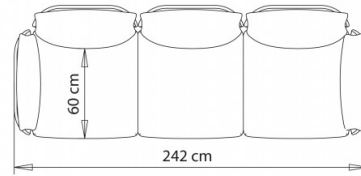

Bloom 1217

BLOOM COLLECTION:

Bloom 1200, Bloom 1202, Bloom 1207, Bloom 1212, Bloom 1217, Bloom 1205, Bloom 1215, Bloom 1230, Bloom 1225, Bloom 1201, Bloom 1206, Bloom 1216, Bloom 1202dx, Bloom 1202sx, Bloom 1207dx, Bloom 1207sx, Bloom 1217dx, Bloom 1217sx, Bloom 1208sx, Bloom 1208dx, Bloom 1206dx, Bloom 1206sx, Bloom 1214dx, Bloom 1214sx, Bloom 1213dx, Bloom 1213sx, Bloom 1219sx, Bloom 1219dx, Bloom 1218dx, Bloom 1218sx, Bloom 1232dx, Bloom 1232sx, Bloom 1231dx, Bloom 1231sx, Bloom 1203, Bloom 1210dx, Bloom 1210sx, Bloom 1209dx, Bloom 1209sx, Bloom 1211dx, Bloom 1211sx, Bloom 1221dx, Bloom 1221sx, Bloom 1220dx, Bloom 1220sx, Bloom 1222dx, Bloom 1222sx, Bloom 1233dx, Bloom 1233sx, Bloom 1235, Bloom 1236, Bloom 1237, Bloom 1238, Bloom 1240, Bloom 1241, Bloom 1242,

3-seater sofa, with armrests.

WEIGHT

68 kg

PACK

1,95 m³

PIECES PER BOX

1