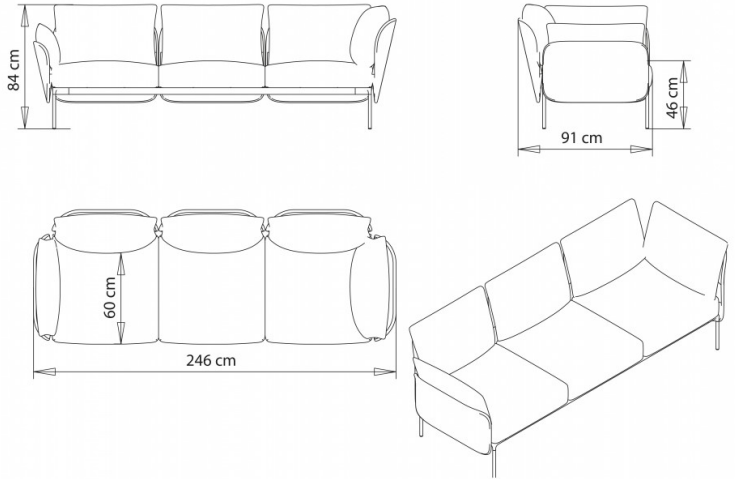

Bloom 1221sx

BLOOM COLLECTION:

Bloom 1200, Bloom 1202, Bloom 1207, Bloom 1212, Bloom 1217, Bloom 1205, Bloom 1215, Bloom 1230, Bloom 1225, Bloom 1201, Bloom 1206, Bloom 1216, Bloom 1202dx, Bloom 1202sx, Bloom 1207dx, Bloom 1207sx, Bloom 1217dx, Bloom 1217sx, Bloom 1208sx, Bloom 1208dx, Bloom 1206dx, Bloom 1206sx, Bloom 1214dx, Bloom 1214sx, Bloom 1213dx, Bloom 1213sx, Bloom 1219sx, Bloom 1219dx, Bloom 1218dx, Bloom 1218sx, Bloom 1232dx, Bloom 1232sx, Bloom 1231dx, Bloom 1231sx, Bloom 1203, Bloom 1210dx, Bloom 1210sx, Bloom 1209dx, Bloom 1209sx, Bloom 1211dx, Bloom 1211sx, Bloom 1221dx, Bloom 1221sx, Bloom 1220dx, Bloom 1220sx, Bloom 1222dx, Bloom 1222sx, Bloom 1233dx, Bloom 1233sx, Bloom 1235, Bloom 1236, Bloom 1237, Bloom 1238, Bloom 1240, Bloom 1241, Bloom 1242,

3-seater sofa, with left armrest, for corner compositions.

WEIGHT

69,5 kg

PACK

1,95 m³

PIECES PER BOX

1