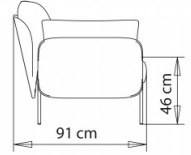

Bloom 1217

BLOOM COLLECTION:

Bloom 1200, Bloom 1202, Bloom 1207, Bloom 1212, Bloom 1217, Bloom 1205, Bloom 1215, Bloom 1230, Bloom 1225, Bloom 1201, Bloom 1206, Bloom 1216, Bloom 1202dx, Bloom 1202sx, Bloom 1207dx, Bloom 1207sx, Bloom 1217dx, Bloom 1217sx, Bloom 1208sx, Bloom 1208dx, Bloom 1206dx, Bloom 1206sx, Bloom 1214dx, Bloom 1214sx, Bloom 1213dx, Bloom 1213sx, Bloom 1219sx, Bloom 1219dx, Bloom 1218dx, Bloom 1218sx, Bloom 1232dx, Bloom 1232sx, Bloom 1231dx, Bloom 1231sx, Bloom 1203, Bloom 1210dx, Bloom 1210sx, Bloom 1209dx, Bloom 1209sx, Bloom 1211dx, Bloom 1211sx, Bloom 1221dx, Bloom 1221sx, Bloom 1220dx, Bloom 1220sx, Bloom 1222dx, Bloom 1222sx, Bloom 1233dx, Bloom 1233sx, Bloom 1235, Bloom 1236, Bloom 1237, Bloom 1238, Bloom 1240, Bloom 1241, Bloom 1242,

3-seater sofa, with armrests.

WEIGHT

68 kg

PACK

1,95 m³

PIECES PER BOX

1