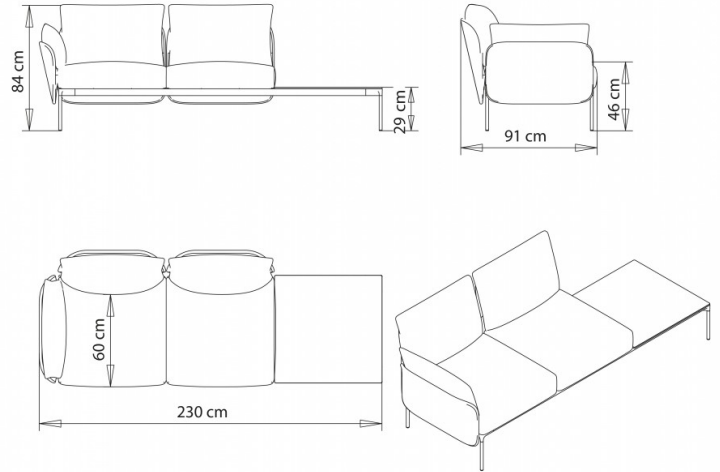

2-seater sofa with backrest and left armrest, right shelf.

**WEIGHT**

50,5 kg

**PACK**

1,95 m<sup>3</sup>

**PIECES PER BOX**

1