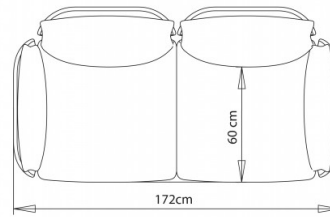

2-seater sofa, with armrests.

WEIGHT	PACK	PIECES PER BOX
51,5 kg	1,45 m <sup>3</sup>	1