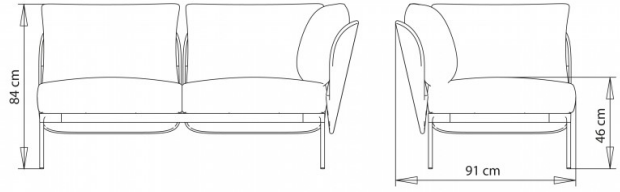

2-seater sofa for corner compositions.

**WEIGHT**

48 kg

**PACK**

1,45 m<sup>3</sup>

**PIECES PER BOX**

1