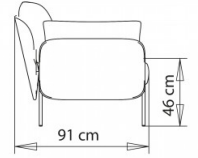

3-seater sofa, with left armrest.

**WEIGHT**

63 kg

**PACK**

1,95 m<sup>3</sup>

**PIECES PER BOX**

1