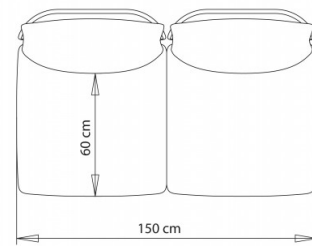

2-seater sofa, without armrests.

**WEIGHT**

41,5 kg

**PACK**

1,45 m<sup>3</sup>

**PIECES PER BOX**

1