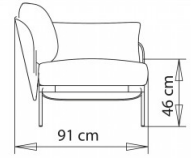

Bloom 1217dx

BLOOM COLLECTION:

Bloom 1200, Bloom 1202, Bloom 1207, Bloom 1212, Bloom 1217, Bloom 1205, Bloom 1215, Bloom 1230, Bloom 1225, Bloom 1201, Bloom 1206, Bloom 1216, Bloom 1202dx, Bloom 1202sx, Bloom 1207dx, Bloom 1207sx, Bloom 1217dx, Bloom 1217sx, Bloom 1208sx, Bloom 1208dx, Bloom 1206dx, Bloom 1206sx, Bloom 1214dx, Bloom 1214sx, Bloom 1213dx, Bloom 1213sx, Bloom 1219sx, Bloom 1219dx, Bloom 1218dx, Bloom 1218sx, Bloom 1232dx, Bloom 1232sx, Bloom 1231dx, Bloom 1231sx, Bloom 1203, Bloom 1210dx, Bloom 1210sx, Bloom 1209dx, Bloom 1209sx, Bloom 1211dx, Bloom 1211sx, Bloom 1221dx, Bloom 1221sx, Bloom 1220dx, Bloom 1220sx, Bloom 1222dx, Bloom 1222sx, Bloom 1233dx, Bloom 1233sx, Bloom 1235, Bloom 1236, Bloom 1237, Bloom 1238, Bloom 1240, Bloom 1241, Bloom 1242,

3-seater sofa, with right armrest.

WEIGHT

63 kg

PACK

1,95 m³

PIECES PER BOX

1