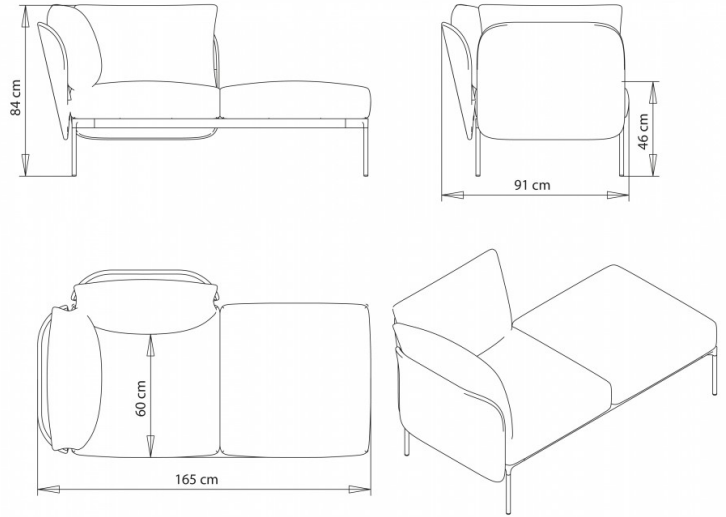

Bloom 1211dx

BLOOM COLLECTION:

Bloom 1200, Bloom 1202, Bloom 1207, Bloom 1212, Bloom 1217, Bloom 1205, Bloom 1215, Bloom 1230, Bloom 1225, Bloom 1201, Bloom 1206, Bloom 1216, Bloom 1202dx, Bloom 1202sx, Bloom 1207dx, Bloom 1207sx, Bloom 1217dx, Bloom 1217sx, Bloom 1208sx, Bloom 1208dx, Bloom 1206dx, Bloom 1206sx, Bloom 1214dx, Bloom 1214sx, Bloom 1213dx, Bloom 1213sx, Bloom 1219sx, Bloom 1219dx, Bloom 1218dx, Bloom 1218sx, Bloom 1232dx, Bloom 1232sx, Bloom 1231dx, Bloom 1231sx, Bloom 1203, Bloom 1210dx, Bloom 1210sx, Bloom 1209dx, Bloom 1209sx, Bloom 1211dx, Bloom 1211sx, Bloom 1221dx, Bloom 1221sx, Bloom 1220dx, Bloom 1220sx, Bloom 1222dx, Bloom 1222sx, Bloom 1233dx, Bloom 1233sx, Bloom 1235, Bloom 1236, Bloom 1237, Bloom 1238, Bloom 1240, Bloom 1241, Bloom 1242,

2-seater sofa. 1-seater with backrest, for corner compositions.

WEIGHT

41,5 kg

PACK

1,45 m³

PIECES PER BOX

1