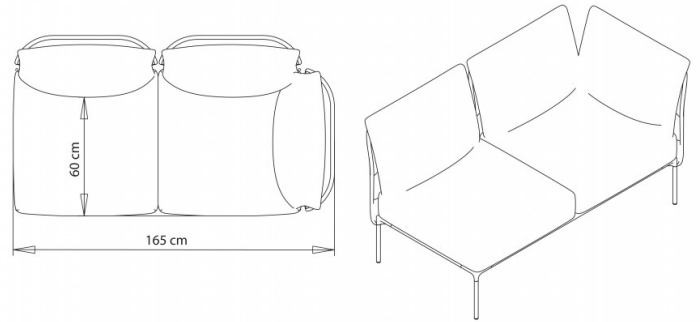

2-seater sofa for corner compositions.

**WEIGHT**

48 kg

**PACK**

1,45 m<sup>3</sup>

**PIECES PER BOX**

1