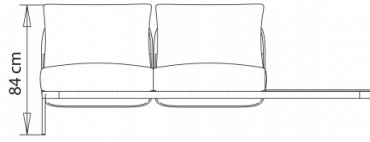

2-seater sofa with backrest and right shelf.

**WEIGHT**

46 kg

**PACK**

1,95 m<sup>3</sup>

**PIECES PER BOX**

1