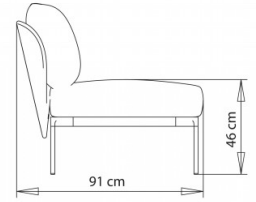

Bloom 1206

BLOOM COLLECTION:

Bloom 1200, Bloom 1202, Bloom 1207, Bloom 1212, Bloom 1217, Bloom 1205, Bloom 1215, Bloom 1230, Bloom 1225, Bloom 1201, Bloom 1206, Bloom 1216, Bloom 1202dx, Bloom 1202sx, Bloom 1207dx, Bloom 1207sx, Bloom 1217dx, Bloom 1217sx, Bloom 1208sx, Bloom 1208dx, Bloom 1206dx, Bloom 1206sx, Bloom 1214dx, Bloom 1214sx, Bloom 1213dx, Bloom 1213sx, Bloom 1219sx, Bloom 1219dx, Bloom 1218dx, Bloom 1218sx, Bloom 1232dx, Bloom 1232sx, Bloom 1231dx, Bloom 1231sx, Bloom 1203, Bloom 1210dx, Bloom 1210sx, Bloom 1209dx, Bloom 1209sx, Bloom 1211dx, Bloom 1211sx, Bloom 1221dx, Bloom 1221sx, Bloom 1220dx, Bloom 1220sx, Bloom 1222dx, Bloom 1222sx, Bloom 1233dx, Bloom 1233sx, Bloom 1235, Bloom 1236, Bloom 1237, Bloom 1238, Bloom 1240, Bloom 1241, Bloom 1242,

2-seater sofa, without armrests.

WEIGHT

41,5 kg

PACK

1,45 m³

PIECES PER BOX

1