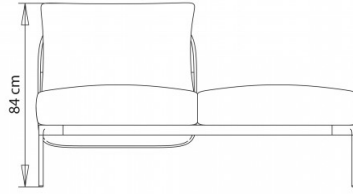

2-seater sofa, 1-seater with left backrest.

**WEIGHT**

35 kg

**PACK**

1,45 m<sup>3</sup>

**PIECES PER BOX**

1