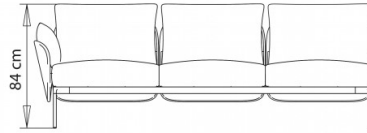

3-seater sofa, with left armrest.

**WEIGHT**

63 kg

**PACK**

1,95 m<sup>3</sup>

**PIECES PER BOX**

1