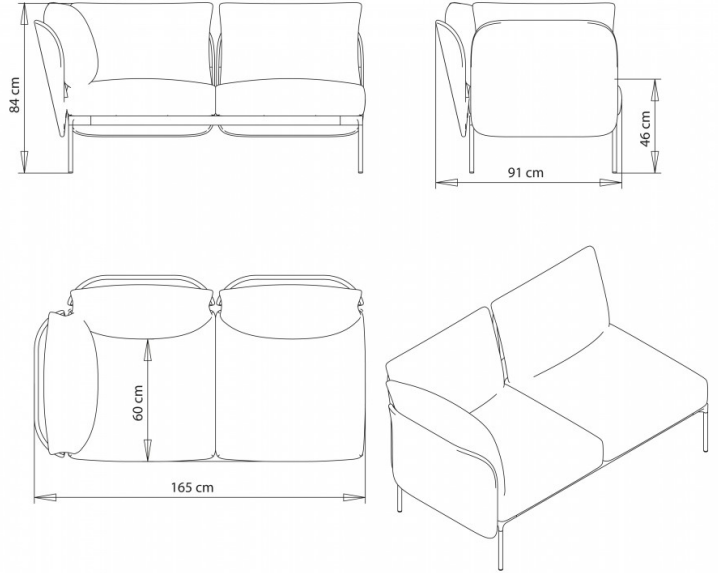

Bloom 1209dx

BLOOM COLLECTION:

Bloom 1200, Bloom 1202, Bloom 1207, Bloom 1212, Bloom 1217, Bloom 1205, Bloom 1215, Bloom 1230, Bloom 1225, Bloom 1201, Bloom 1206, Bloom 1216, Bloom 1202dx, Bloom 1202sx, Bloom 1207dx, Bloom 1207sx, Bloom 1217dx, Bloom 1217sx, Bloom 1208sx, Bloom 1208dx, Bloom 1206dx, Bloom 1206sx, Bloom 1214dx, Bloom 1214sx, Bloom 1213dx, Bloom 1213sx, Bloom 1219sx, Bloom 1219dx, Bloom 1218dx, Bloom 1218sx, Bloom 1232dx, Bloom 1232sx, Bloom 1231dx, Bloom 1231sx, Bloom 1203, Bloom 1210dx, Bloom 1210sx, Bloom 1209dx, Bloom 1209sx, Bloom 1211dx, Bloom 1211sx, Bloom 1221dx, Bloom 1221sx, Bloom 1220dx, Bloom 1220sx, Bloom 1222dx, Bloom 1222sx, Bloom 1233dx, Bloom 1233sx, Bloom 1235, Bloom 1236, Bloom 1237, Bloom 1238, Bloom 1240, Bloom 1241, Bloom 1242,

2-seater sofa for corner compositions.

WEIGHT	PACK	PIECES PER BOX
48 kg	1,45 m³	1