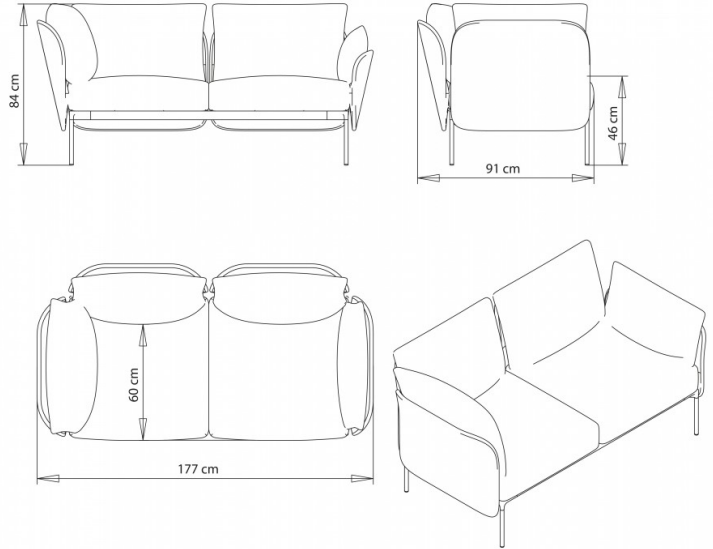

Bloom 1210dx

BLOOM COLLECTION:

Bloom 1200, Bloom 1202, Bloom 1207, Bloom 1212, Bloom 1217, Bloom 1205, Bloom 1215, Bloom 1230, Bloom 1225, Bloom 1201, Bloom 1206, Bloom 1216, Bloom 1202dx, Bloom 1202sx, Bloom 1207dx, Bloom 1207sx, Bloom 1217dx, Bloom 1217sx, Bloom 1208sx, Bloom 1208dx, Bloom 1206dx, Bloom 1206sx, Bloom 1214dx, Bloom 1214sx, Bloom 1213dx, Bloom 1213sx, Bloom 1219sx, Bloom 1219dx, Bloom 1218dx, Bloom 1218sx, Bloom 1232dx, Bloom 1232sx, Bloom 1231dx, Bloom 1231sx, Bloom 1203, Bloom 1210dx, Bloom 1210sx, Bloom 1209dx, Bloom 1209sx, Bloom 1211dx, Bloom 1211sx, Bloom 1221dx, Bloom 1221sx, Bloom 1220dx, Bloom 1220sx, Bloom 1222dx, Bloom 1222sx, Bloom 1233dx, Bloom 1233sx, Bloom 1235, Bloom 1236, Bloom 1237, Bloom 1238, Bloom 1240, Bloom 1241, Bloom 1242,

2-seater sofa, with right armrest, for corner compositions.

WEIGHT

53,5 kg

PACK

1,45 m³

PIECES PER BOX

1