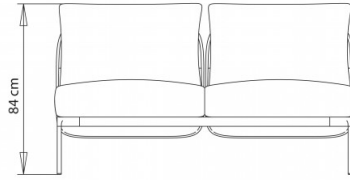

2-seater sofa, without armrests.

**WEIGHT**

41,5 kg

**PACK**

1,45 m<sup>3</sup>

**PIECES PER BOX**

1