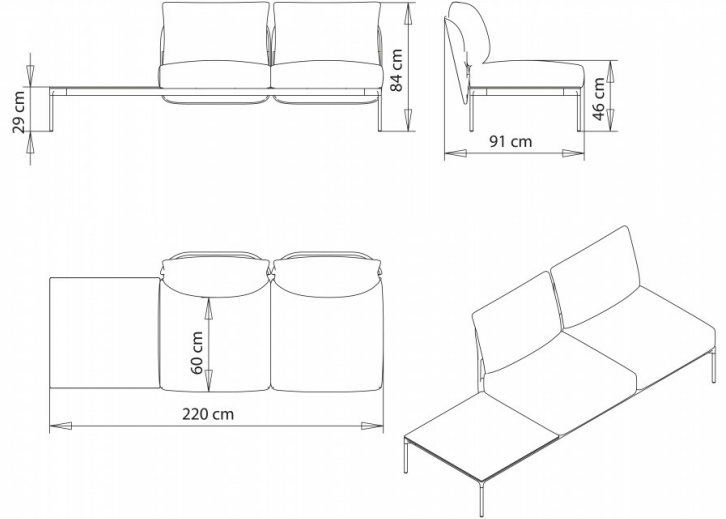

2-seater sofa with backrest and left shelf.

**WEIGHT**

46 kg

**PACK**

1,95 m<sup>3</sup>

**PIECES PER BOX**

1