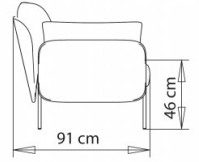

Bloom 1219sx

BLOOM COLLECTION:

Bloom 1200, Bloom 1202, Bloom 1207, Bloom 1212, Bloom 1217, Bloom 1205, Bloom 1215, Bloom 1230, Bloom 1225, Bloom 1201, Bloom 1206, Bloom 1216, Bloom 1202dx, Bloom 1202sx, Bloom 1207dx, Bloom 1207sx, Bloom 1217dx, Bloom 1217sx, Bloom 1208sx, Bloom 1208dx, Bloom 1206dx, Bloom 1206sx, Bloom 1214dx, Bloom 1214sx, Bloom 1213dx, Bloom 1213sx, Bloom 1219sx, Bloom 1219dx, Bloom 1218dx, Bloom 1218sx, Bloom 1232dx, Bloom 1232sx, Bloom 1231dx, Bloom 1231sx, Bloom 1203, Bloom 1210dx, Bloom 1210sx, Bloom 1209dx, Bloom 1209sx, Bloom 1211dx, Bloom 1211sx, Bloom 1221dx, Bloom 1221sx, Bloom 1220dx, Bloom 1220sx, Bloom 1222dx, Bloom 1222sx, Bloom 1233dx, Bloom 1233sx, Bloom 1235, Bloom 1236, Bloom 1237, Bloom 1238, Bloom 1240, Bloom 1241, Bloom 1242,

3-seater sofa. 2-seater with backrest, with left armrest.

WEIGHT

56,5 kg

PACK

1,95 m³

PIECES PER BOX

1