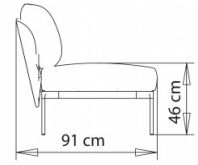

2-seater sofa with backrest and right shelf.

**WEIGHT**

46 kg

**PACK**

1,95 m<sup>3</sup>

**PIECES PER BOX**

1