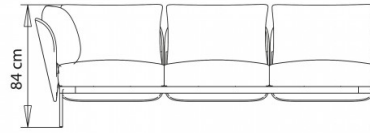

Bloom 1220dx

BLOOM COLLECTION:

Bloom 1200, Bloom 1202, Bloom 1207, Bloom 1212, Bloom 1217, Bloom 1205, Bloom 1215, Bloom 1230, Bloom 1225, Bloom 1201, Bloom 1206, Bloom 1216, Bloom 1202dx, Bloom 1202sx, Bloom 1207dx, Bloom 1207sx, Bloom 1217dx, Bloom 1217sx, Bloom 1208sx, Bloom 1208dx, Bloom 1206dx, Bloom 1206sx, Bloom 1214dx, Bloom 1214sx, Bloom 1213dx, Bloom 1213sx, Bloom 1219sx, Bloom 1219dx, Bloom 1218dx, Bloom 1218sx, Bloom 1232dx, Bloom 1232sx, Bloom 1231dx, Bloom 1231sx, Bloom 1203, Bloom 1210dx, Bloom 1210sx, Bloom 1209dx, Bloom 1209sx, Bloom 1211dx, Bloom 1211sx, Bloom 1221dx, Bloom 1221sx, Bloom 1220dx, Bloom 1220sx, Bloom 1222dx, Bloom 1222sx, Bloom 1233dx, Bloom 1233sx, Bloom 1235, Bloom 1236, Bloom 1237, Bloom 1238, Bloom 1240, Bloom 1241, Bloom 1242,

3-seater sofa. 2-seater with backrest, for corner compositions.

WEIGHT

64,5 kg

PACK

1,95 m³

PIECES PER BOX

1