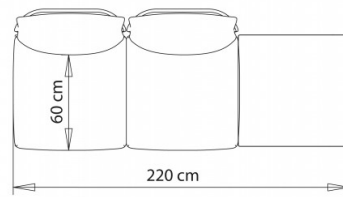

2-seater sofa with backrest and right shelf.

**WEIGHT**

46 kg

**PACK**

1,95 m<sup>3</sup>

**PIECES PER BOX**

1