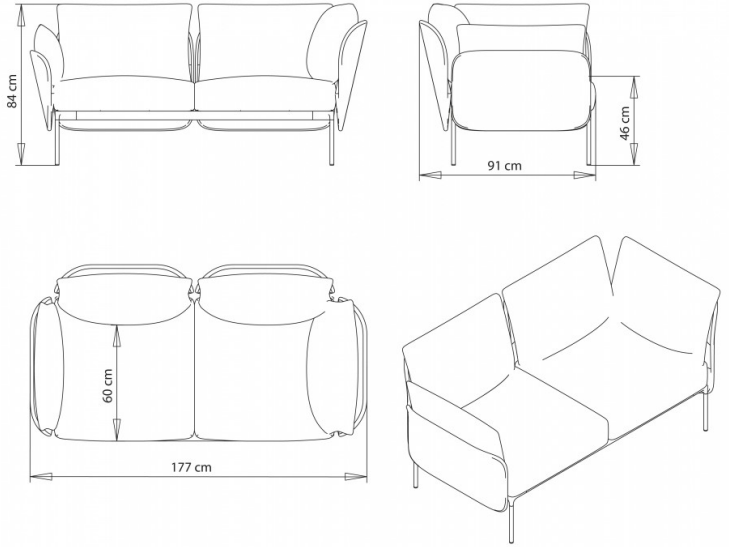

2-seater sofa, with left armrest, for corner compositions.

**WEIGHT**

53,5 kg

**PACK**

1,45 m<sup>3</sup>

**PIECES PER BOX**

1