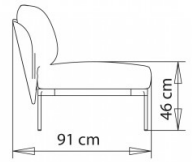

Bloom 1216

BLOOM COLLECTION:

Bloom 1200, Bloom 1202, Bloom 1207, Bloom 1212, Bloom 1217, Bloom 1205, Bloom 1215, Bloom 1230, Bloom 1225, Bloom 1201, Bloom 1206, Bloom 1216, Bloom 1202dx, Bloom 1202sx, Bloom 1207dx, Bloom 1207sx, Bloom 1217dx, Bloom 1217sx, Bloom 1208sx, Bloom 1208dx, Bloom 1206dx, Bloom 1206sx, Bloom 1214dx, Bloom 1214sx, Bloom 1213dx, Bloom 1213sx, Bloom 1219sx, Bloom 1219dx, Bloom 1218dx, Bloom 1218sx, Bloom 1232dx, Bloom 1232sx, Bloom 1231dx, Bloom 1231sx, Bloom 1203, Bloom 1210dx, Bloom 1210sx, Bloom 1209dx, Bloom 1209sx, Bloom 1211dx, Bloom 1211sx, Bloom 1221dx, Bloom 1221sx, Bloom 1220dx, Bloom 1220sx, Bloom 1222dx, Bloom 1222sx, Bloom 1233dx, Bloom 1233sx, Bloom 1235, Bloom 1236, Bloom 1237, Bloom 1238, Bloom 1240, Bloom 1241, Bloom 1242,

3-seater sofa, without armrests.

WEIGHT

58 kg

PACK

1,95 m³

PIECES PER BOX

1