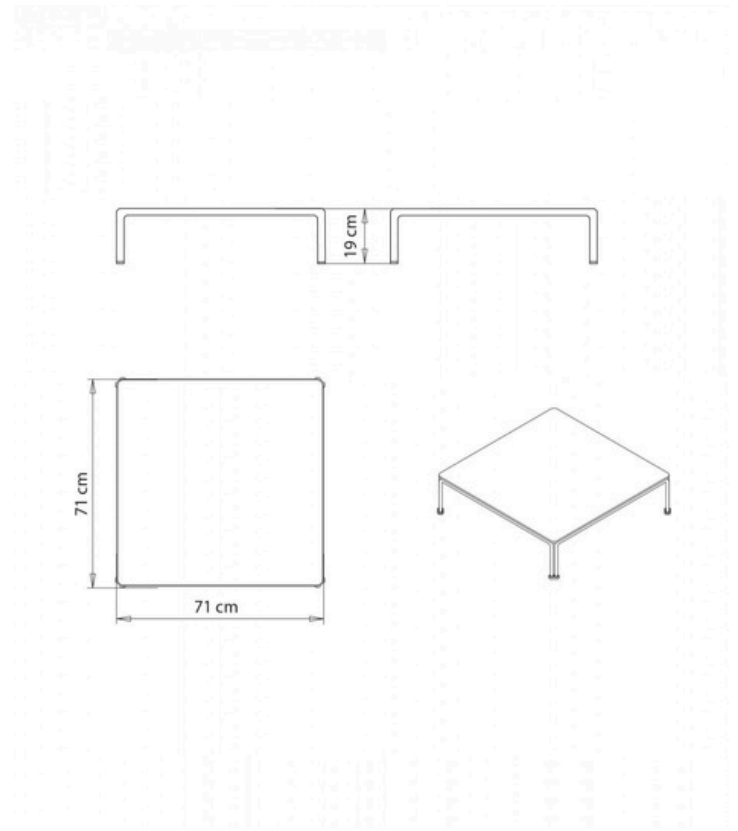

## Ari 1304

ARI COLLECTION:  
Ari 1300, Ari 1301, Ari 1302, Ari 1303, Ari 1304, Ari 1320, Ari 1310,  
Ari 1311, Ari 1312, Ari 1313, Ari 1314,

TABLE TOPS: 70x70 cm

Modular seating system composed by modules with steel frame. Upholstered seat, back and armrests.  
Coffee table H 19, top 70x70.

WEIGHT

11,5 Kg

PACK

0,49 m3

PIECES PER BOX

2