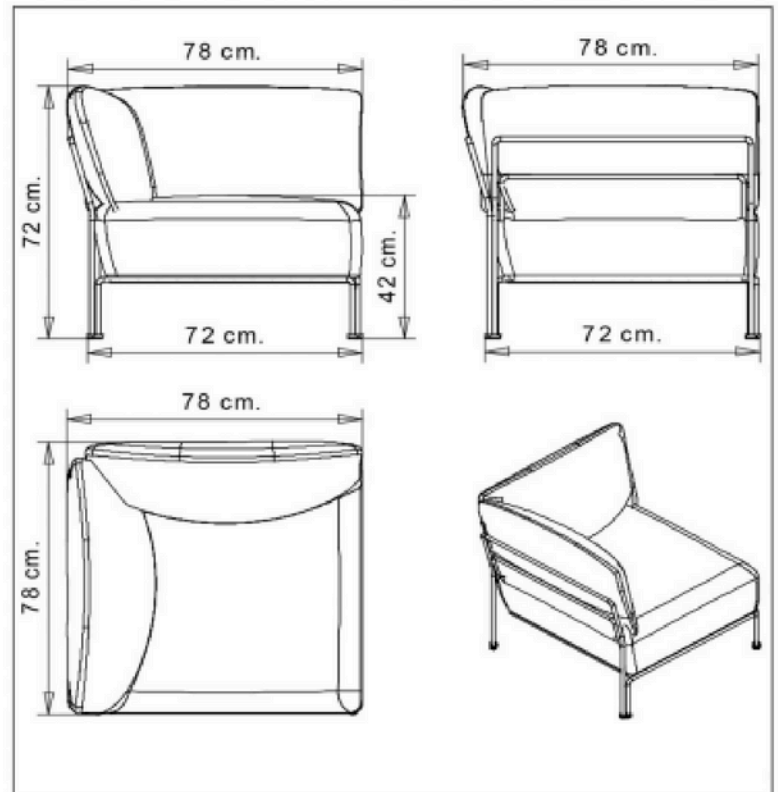

Ari 1301

ARI COLLECTION:

Ari 1300, Ari 1301, Ari 1302, Ari 1303, Ari 1304,