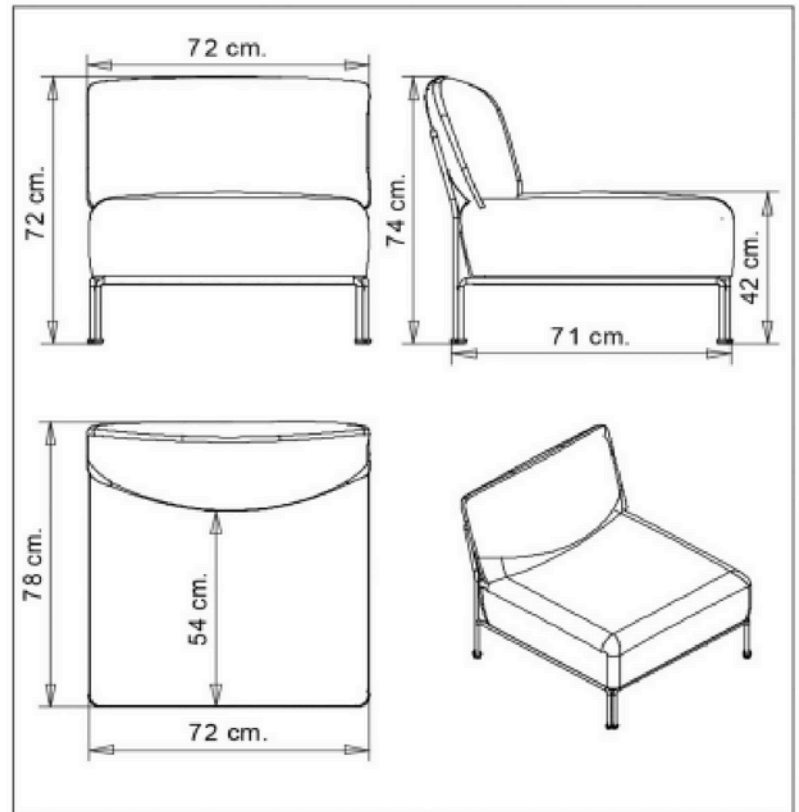

Ari 1300

ARI COLLECTION:

Ari 1300, Ari 1301, Ari 1302, Ari 1303, Ari 1304,