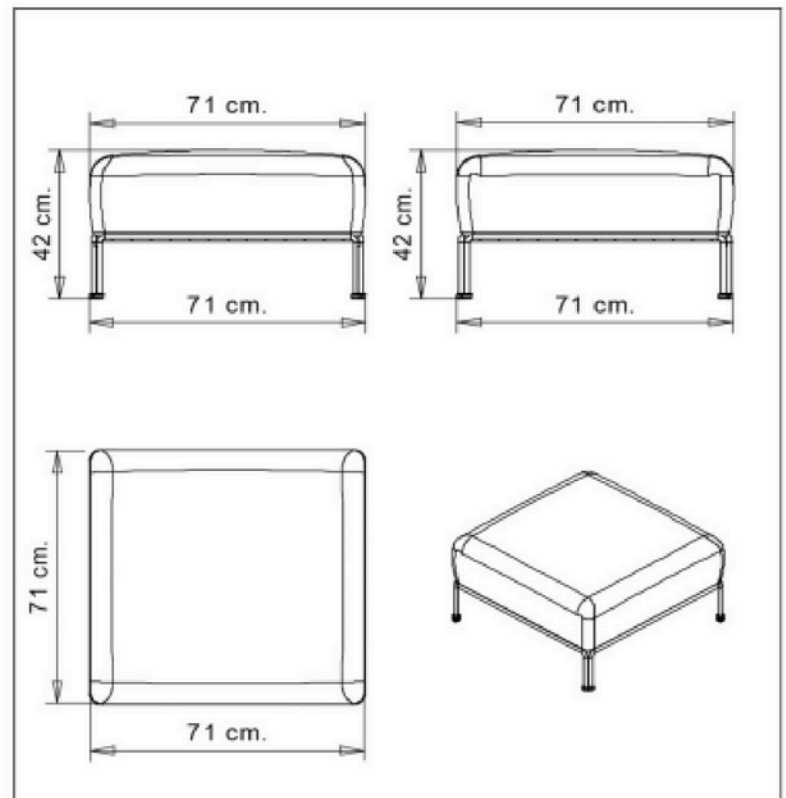

Ari 1303

ARI COLLECTION:

Ari 1300, Ari 1301, Ari 1302, Ari 1303, Ari 1304,