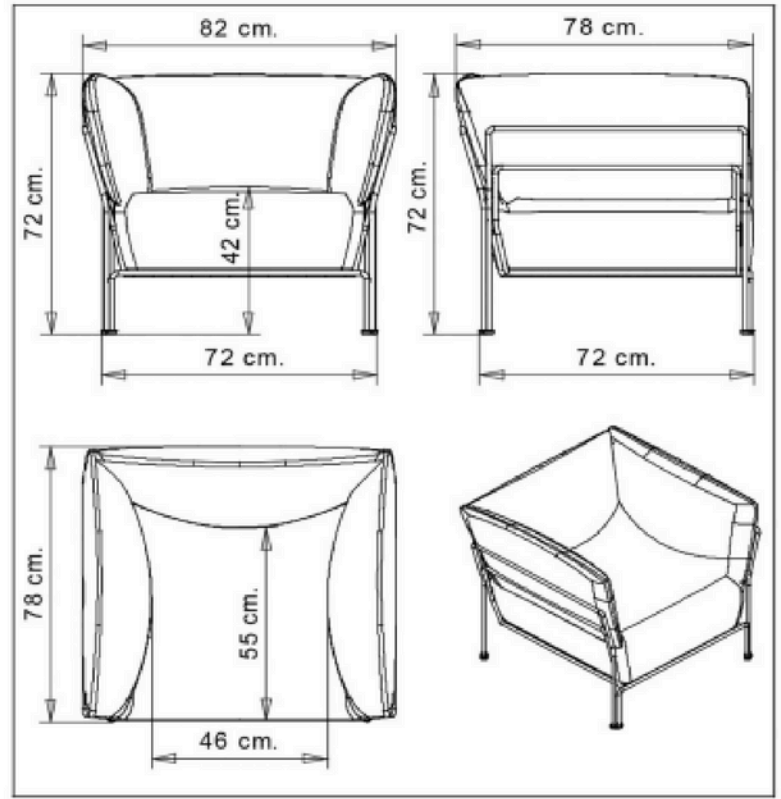

Ari 1302

ARI COLLECTION:

Ari 1300, Ari 1301, Ari 1302, Ari 1303, Ari 1304,