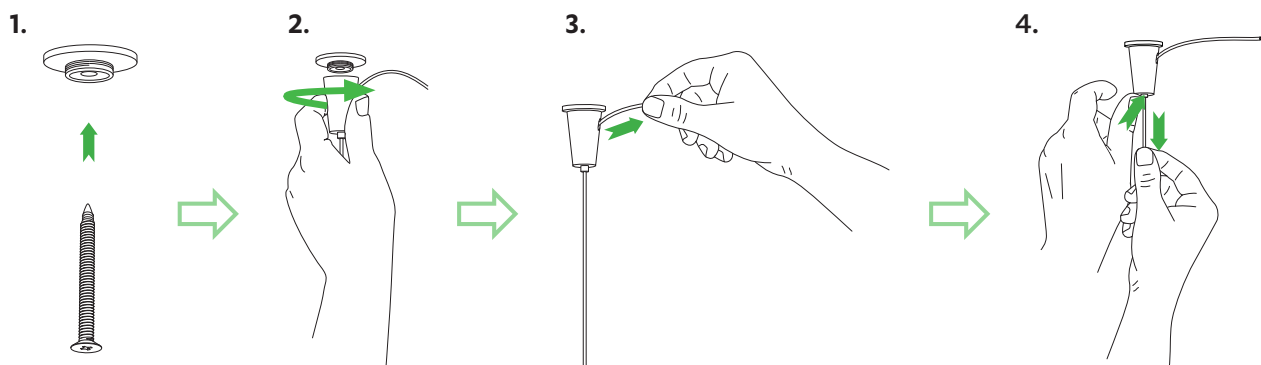

Supplied Cord Length

2	2000mm (79")
2	3000mm (118")

Grippler Installation

Floral Cluster

*Junction box not included

Cascade key

Cord Lengths

a.	410mm (16")
c.	660mm (26")
e.	910mm (36")
g.	1160mm (46")

Lengths are from Cascade to the top of Florals. Please take into consideration the size of the light when measuring appropriate heights.

Supplied Cord Length

2	2000mm (79")
2	3000mm (118")

Grippler Installation