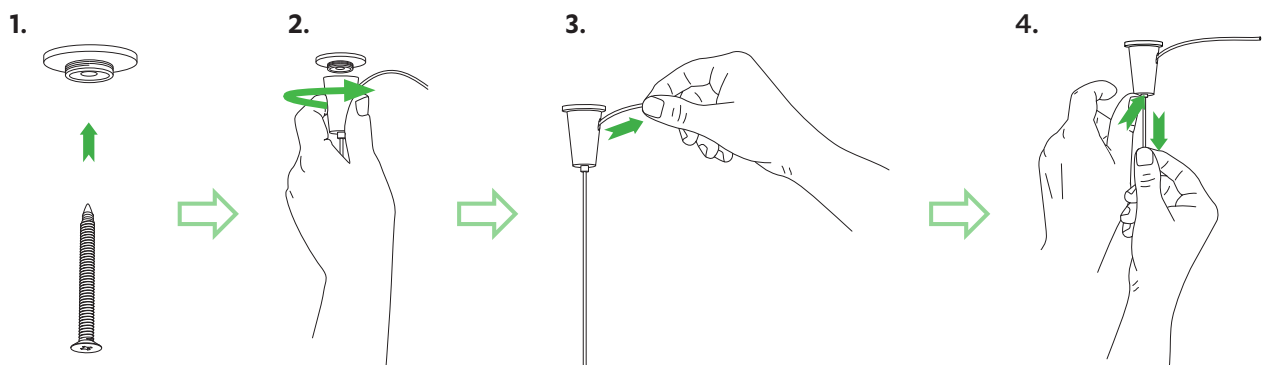

Grippler Installation

Group Cluster

*Junction box not included

Cascade key

Cord Lengths

a.	1060mm (42")
c.	1780mm (70")
e.	640mm (25")
g.	1260mm (50")

Lengths are from Cascade to the top of the lights. Please take into consideration the size of the light when measuring appropriate heights.

Supplied Cord Length

2	2000mm (79")
2	3000mm (118")

Grippler Installation

) david
trubridge

davidtrubridge.com

David Trubridge Studio

Hawke's Bay, New Zealand

info@davidtrubridge.com