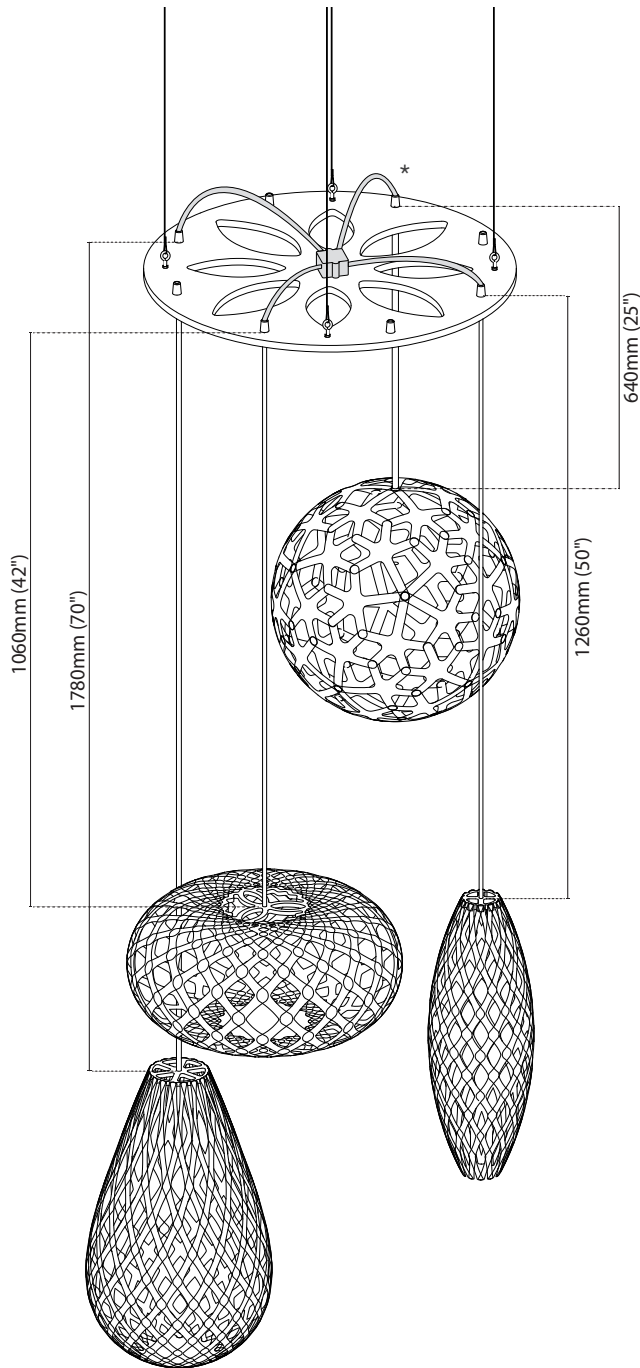

Cascade

Cascade Top

- The Cascade system is designed to provide an easy hanging system for our current range of lights. The smaller sizes of Coral, Floral, Kina, Kōura and Hīnaki have been carefully grouped to maximize the effect of a cluster of lights.

Grippler Installation

Koura Spiral

*Junction box not included

Cascade key

Cord Lengths

a.	410mm (16")
b.	830mm (33")
c.	1250mm (49")
d.	1670mm (66")
e.	2090mm (82")
f.	2510mm (99")
g.	2930mm (115")
h.	3350mm (132")

Lengths are from Cascade to the top of Kouras. Please take into consideration the size of the light when measuring appropriate heights.

Supplied Cord Length

1	2000mm (79")
3	3000mm (118")
4	5000mm (197")

Grippler Installation

Group Cluster

*Junction box not included

Cascade key

Cord Lengths

a.	1060mm (42")
c.	1780mm (70")
e.	640mm (25")
g.	1260mm (50")

Lengths are from Cascade to the top of the lights. Please take into consideration the size of the light when measuring appropriate heights.