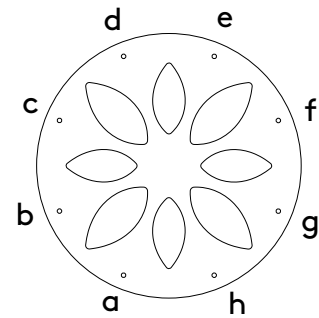

Lengths are from Cascade to the top of Kouras. Please take into consideration the size of the light when measuring appropriate heights.

Supplied Cord Length

1	2000mm (79")
3	3000mm (118")

Grippler Installation

Kina Cluster

*Junction box not included

Cascade key

Cord Lengths

a.	380mm (15")
c.	630mm (25")
e.	880mm (37")
g.	1130mm (44")

Lengths are from Cascade to the top of Kinas. Please take into consideration the size of the light when measuring appropriate heights.