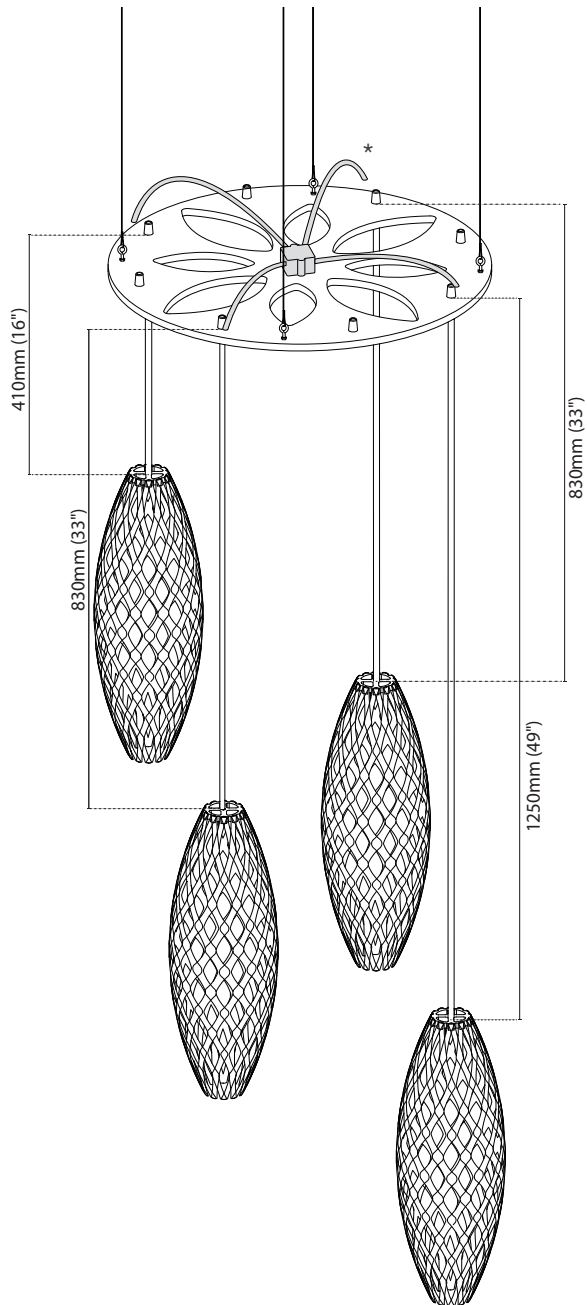

Cord Lengths

a.	410mm (16")
c.	660mm (26")
e.	910mm (36")
g.	1160mm (46")

Lengths are from Cascade to the top of Corals. Please take into consideration the size of the light when measuring appropriate heights.

Supplied Cord Length

2	2000mm (79")
2	3000mm (118")

Grippler Installation

Floral Cluster

*Junction box not included

Cascade key

Cord Lengths

a.	410mm (16")
c.	660mm (26")
e.	910mm (36")
g.	1160mm (46")

Lengths are from Cascade to the top of Florals. Please take into consideration the size of the light when measuring appropriate heights.

Supplied Cord Length

2	2000mm (79")
2	3000mm (118")

Grippler Installation

Hinaki Cluster

*Junction box not included

Cascade key

Cord Lengths

a.	830mm (33")
c.	410mm (16")
e.	830mm (33")
g.	1250mm (49")

Lengths are from Cascade to the top of Hinakis. Please take into consideration the size of the light when measuring appropriate heights.