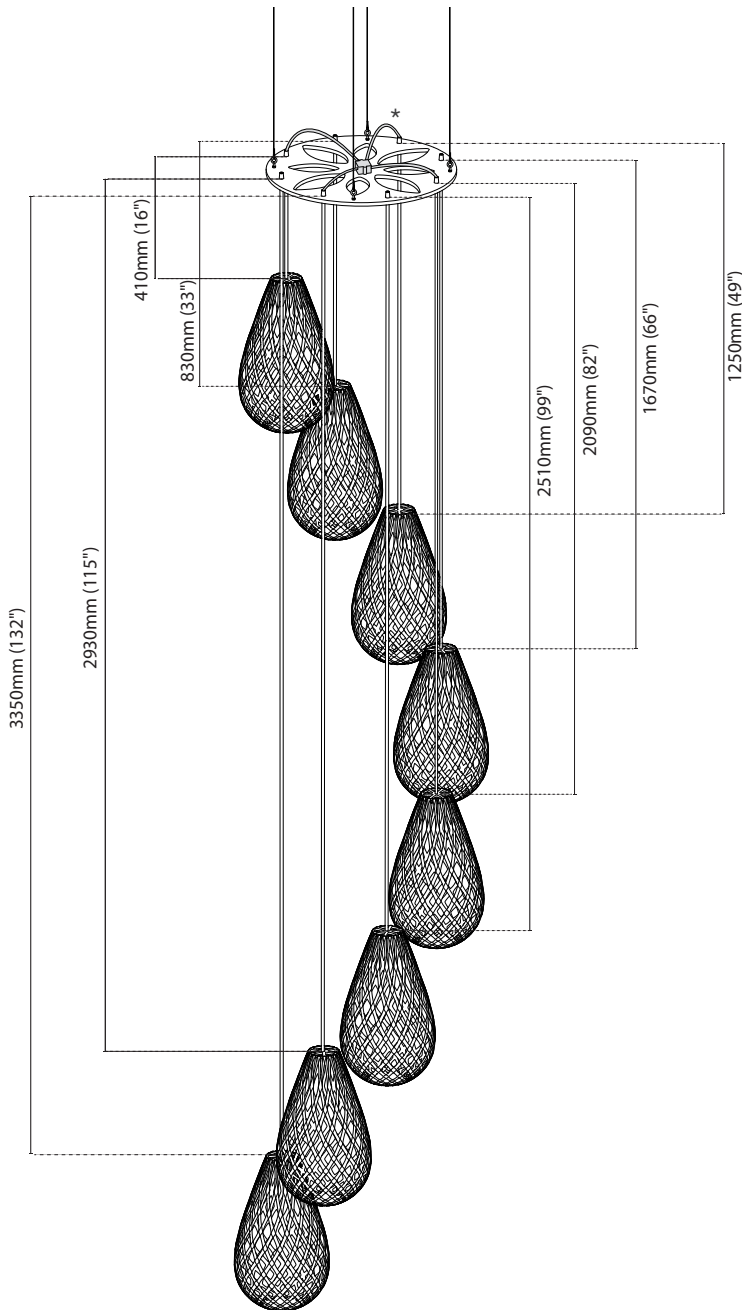

Cascade

Cascade Top

- The Cascade system is designed to provide an easy hanging system for our current range of lights. The smaller sizes of Coral, Floral, Kina, Kōura and Hīnaki have been carefully grouped to maximize the effect of a cluster of lights.

Lengths are from Cascade to the top of Hinakis. Please take into consideration the size of the light when measuring appropriate heights.

Supplied Cord Length

2	2000mm (79")
4	3000mm (118")
2	5000mm (197")

Grippler Installation

Koura Spiral

*Junction box not included

Cascade key

Cord Lengths

a.	410mm (16")
b.	830mm (33")
c.	1250mm (49")
d.	1670mm (66")
e.	2090mm (82")
f.	2510mm (99")
g.	2930mm (115")
h.	3350mm (132")

Lengths are from Cascade to the top of Kouras. Please take into consideration the size of the light when measuring appropriate heights.

Supplied Cord Length

1	2000mm (79")
3	3000mm (118")
4	5000mm (197")