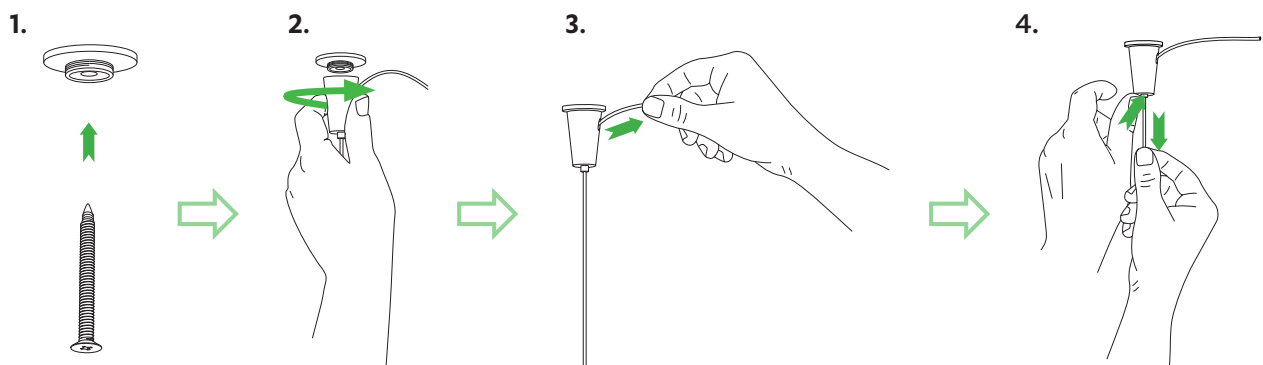

Grippler Installation