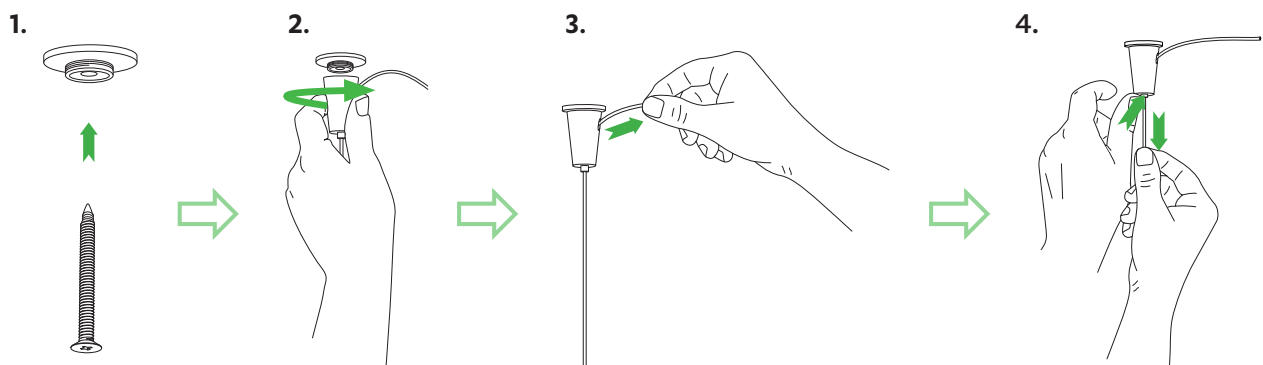

Kina Cluster

*Junction box not included

Cascade key

Cord Lengths

a.	380mm (15")
c.	630mm (25")
e.	880mm (37")
g.	1130mm (44")

Lengths are from Cascade to the top of Kinas. Please take into consideration the size of the light when measuring appropriate heights.

Supplied Cord Length

2	2000mm (79")
2	3000mm (118")

Grippler Installation

Hinaki Spiral

*Junction box not included

Cascade key

Cord Lengths

a.	400mm (16")
b.	600mm (24")
c.	800mm (32")
d.	1000mm (40")
e.	1200mm (47")
f.	1400mm (55")
g.	1600mm (63")
h.	1800mm (71")