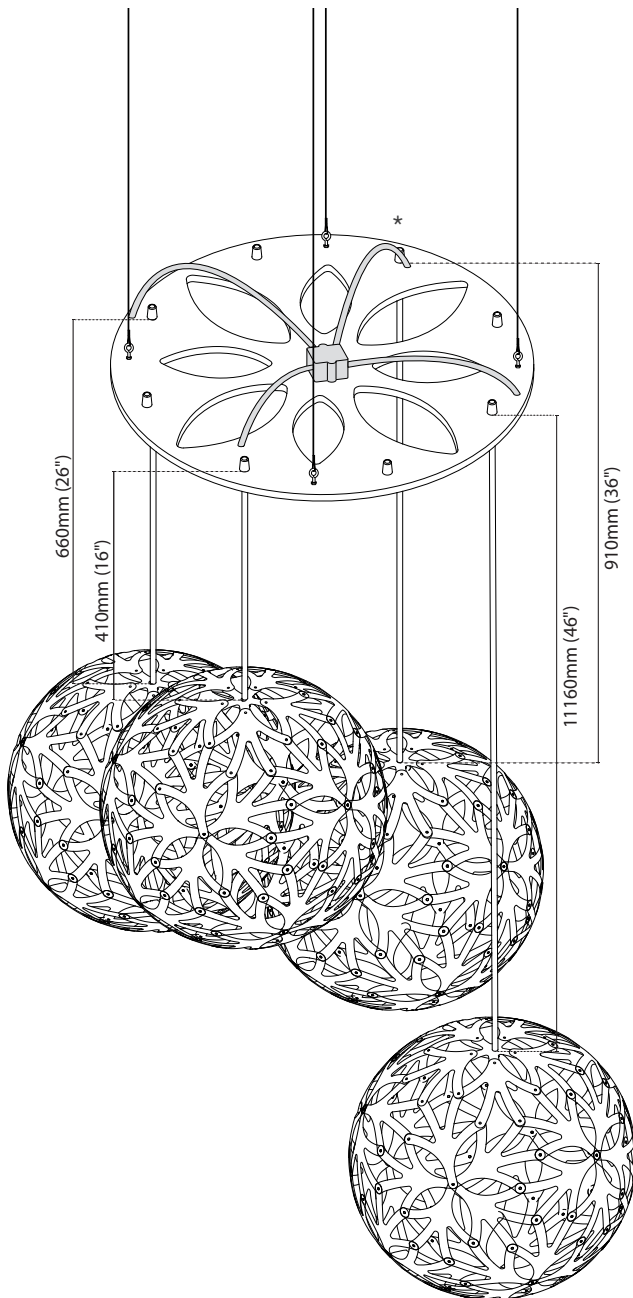

Cascade

Cascade Top

- The Cascade system is designed to provide an easy hanging system for our current range of lights. The smaller sizes of Coral, Floral, Kina, Kōura and Hīnaki have been carefully grouped to maximize the effect of a cluster of lights.

1.9kg (4.2lb)

620mm (24")W x 620mm (24")L x 70mm (3")H

Weight: 2.5kg (5.5lb)

4 x 5000mm stainless cable

Models

Coral Cluster

Floral Cluster

Hinaki Cluster

Cord Lengths

a.	410mm (16")
c.	660mm (26")
e.	910mm (36")
g.	1160mm (46")

Lengths are from Cascade to the top of Corals. Please take into consideration the size of the light when measuring appropriate heights.

Supplied Cord Length

2	2000mm (79")
2	3000mm (118")

Grippler Installation

Floral Cluster

*Junction box not included

Cascade key

Cord Lengths

a.	410mm (16")
c.	660mm (26")
e.	910mm (36")
g.	1160mm (46")