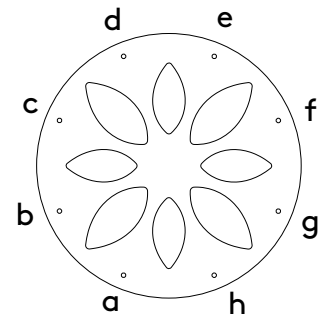

Grippler Installation

Koura Spiral

*Junction box not included

Cascade key

Cord Lengths

a.	410mm (16")
b.	830mm (33")
c.	1250mm (49")
d.	1670mm (66")
e.	2090mm (82")
f.	2510mm (99")
g.	2930mm (115")
h.	3350mm (132")