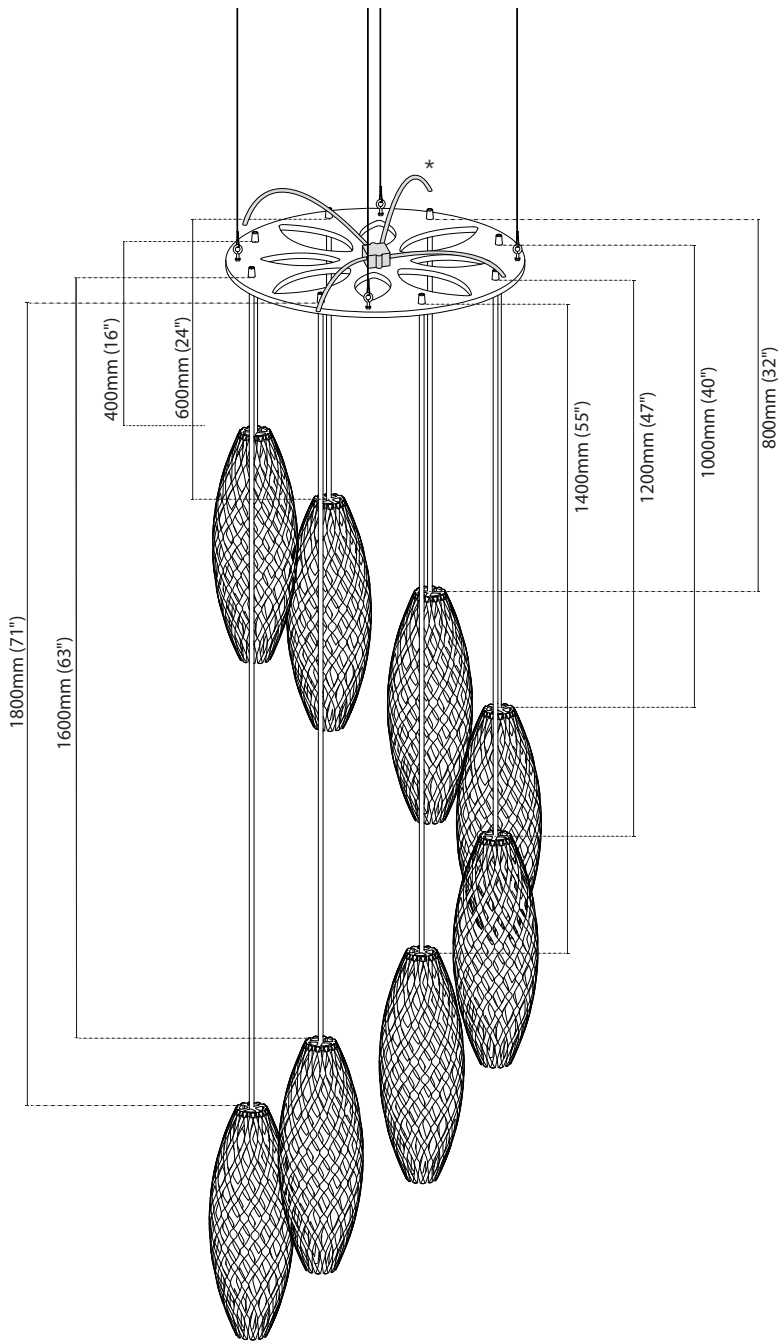

Cascade

Cascade Top

- The Cascade system is designed to provide an easy hanging system for our current range of lights. The smaller sizes of Coral, Floral, Kina, Kōura and Hīnaki have been carefully grouped to maximize the effect of a cluster of lights.

Lengths are from Cascade to the top of Kouras. Please take into consideration the size of the light when measuring appropriate heights.

Supplied Cord Length

1	2000mm (79")
3	3000mm (118")

Grippler Installation

Kina Cluster

*Junction box not included

Cascade key

Cord Lengths

a.	380mm (15")
c.	630mm (25")
e.	880mm (37")
g.	1130mm (44")

Lengths are from Cascade to the top of Kinas. Please take into consideration the size of the light when measuring appropriate heights.

Supplied Cord Length

2	2000mm (79")
2	3000mm (118")

Grippler Installation

Hinaki Spiral

*Junction box not included

Cascade key

Cord Lengths

a.	400mm (16")
b.	600mm (24")
c.	800mm (32")
d.	1000mm (40")
e.	1200mm (47")
f.	1400mm (55")
g.	1600mm (63")
h.	1800mm (71")