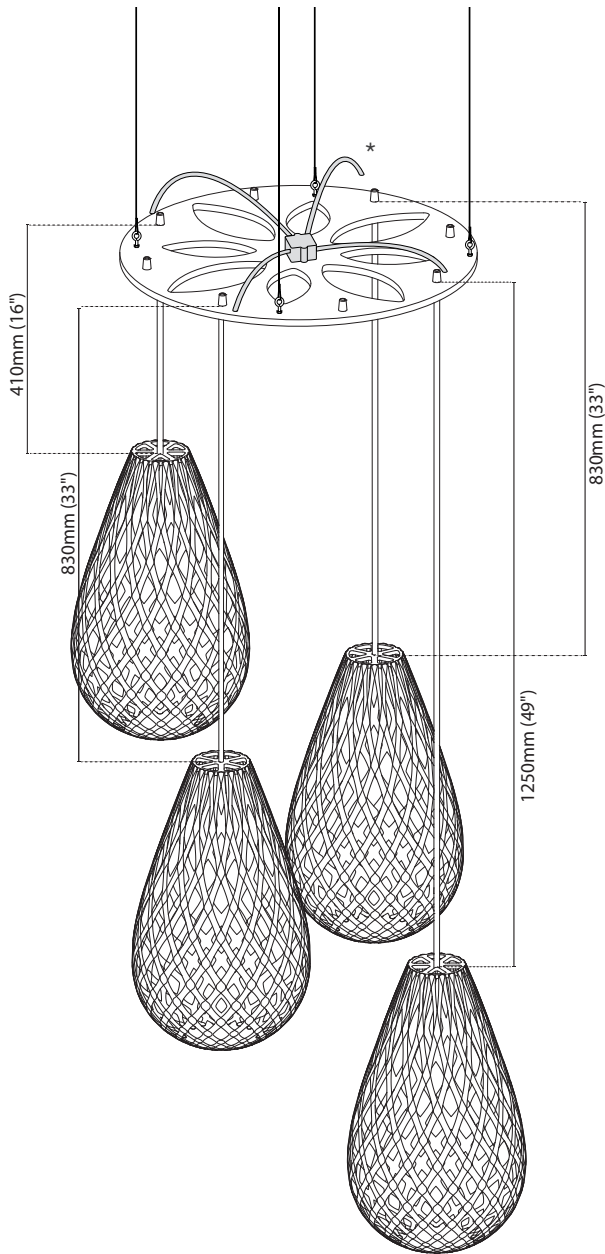

Cord Lengths

a.	410mm (16")
c.	660mm (26")
e.	910mm (36")
g.	1160mm (46")

Lengths are from Cascade to the top of Corals. Please take into consideration the size of the light when measuring appropriate heights.

Lengths are from Cascade to the top of Florals. Please take into consideration the size of the light when measuring appropriate heights.

Supplied Cord Length

2	2000mm (79")
2	3000mm (118")

Grippler Installation

Hinaki Cluster

*Junction box not included

Cascade key

Cord Lengths

a.	830mm (33")
c.	410mm (16")
e.	830mm (33")
g.	1250mm (49")

Lengths are from Cascade to the top of Hinakis. Please take into consideration the size of the light when measuring appropriate heights.

Supplied Cord Length

1	2000mm (79")
3	3000mm (118")

Grippler Installation

Koura Cluster

*Junction box not included

Cascade key

Cord Lengths

a.	830mm (33")
c.	410mm (16")
e.	830mm (33")
g.	1250mm (49")