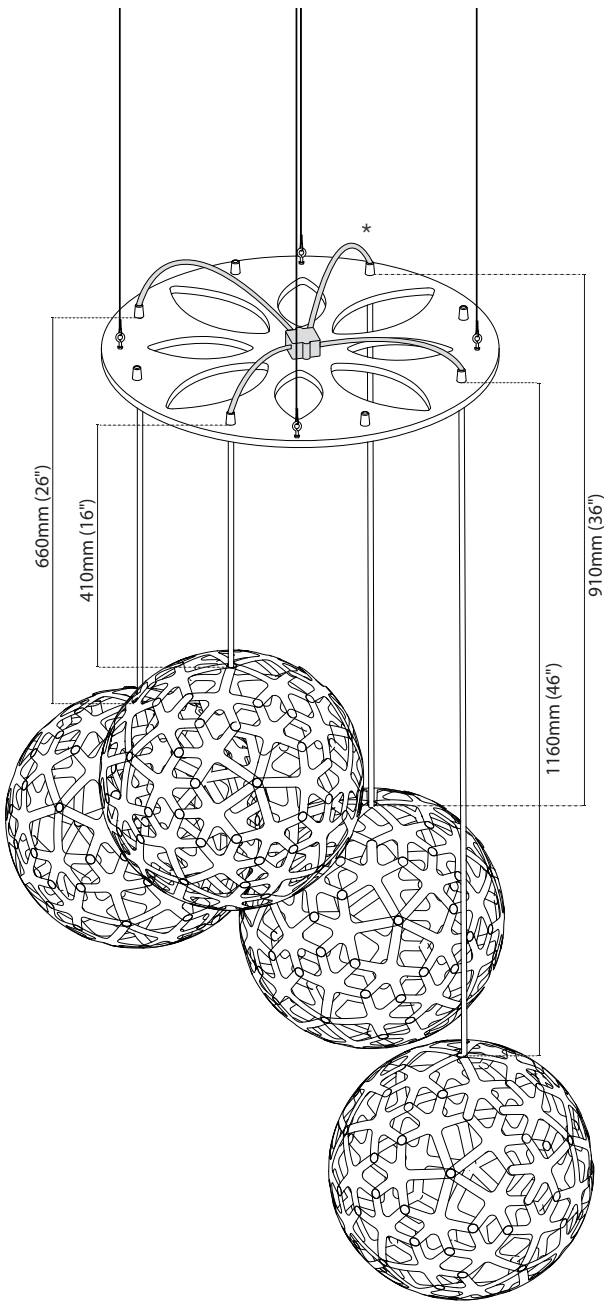

Coral Cluster