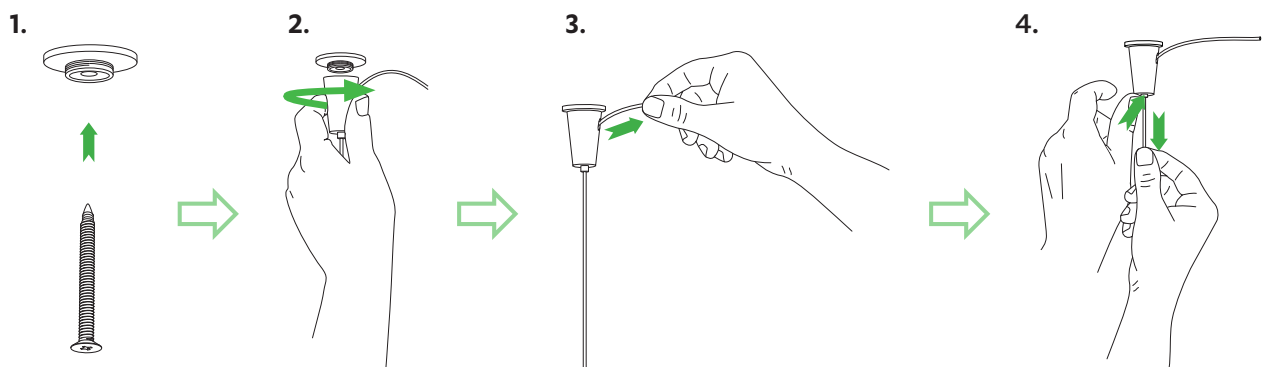

Cord Lengths

a.	410mm (16")
c.	660mm (26")
e.	910mm (36")
g.	1160mm (46")

Lengths are from Cascade to the top of Corals. Please take into consideration the size of the light when measuring appropriate heights.

Supplied Cord Length

2	2000mm (79")
2	3000mm (118")

Grippler Installation

Floral Cluster

*Junction box not included

Cascade key

Cord Lengths

a.	410mm (16")
c.	660mm (26")
e.	910mm (36")
g.	1160mm (46")