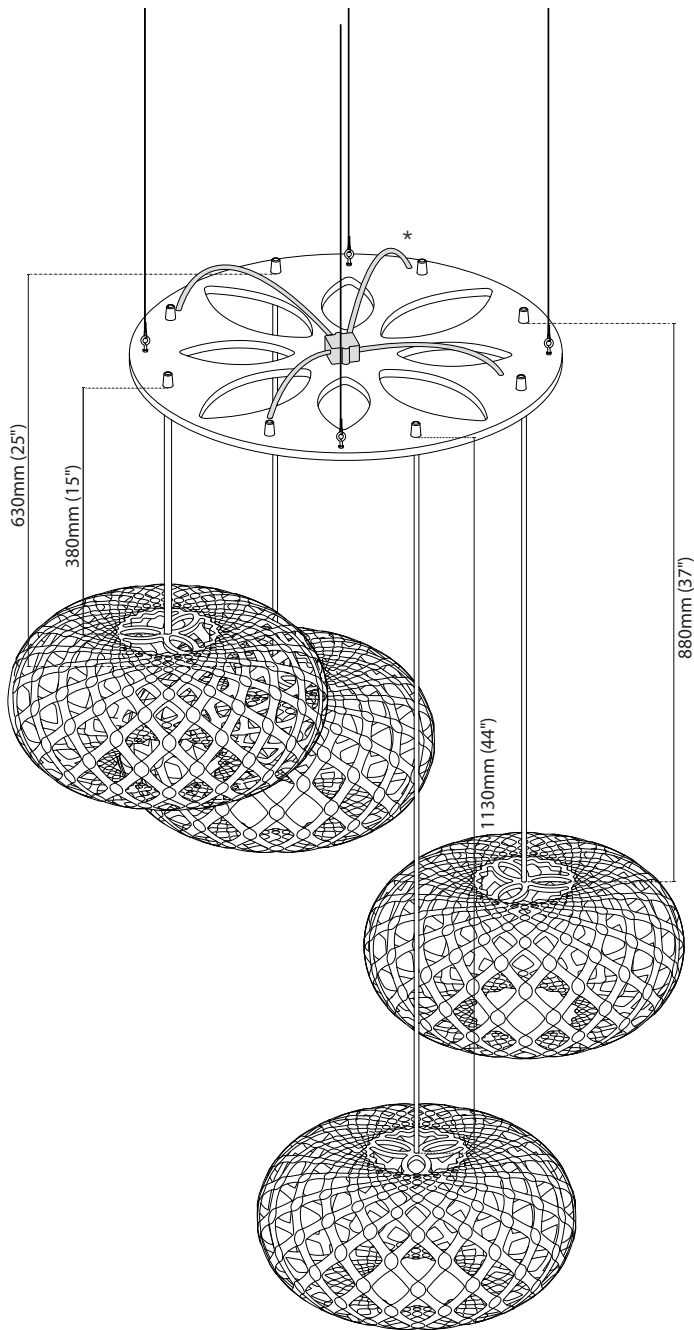

Cascade

Cascade Top

- The Cascade system is designed to provide an easy hanging system for our current range of lights. The smaller sizes of Coral, Floral, Kina, Kōura and Hīnaki have been carefully grouped to maximize the effect of a cluster of lights.

Lengths are from Cascade to the top of Kouras. Please take into consideration the size of the light when measuring appropriate heights.

Supplied Cord Length

1	2000mm (79")
3	3000mm (118")

Grippler Installation

Kina Cluster

*Junction box not included

Cascade key

Cord Lengths

a.	380mm (15")
c.	630mm (25")
e.	880mm (37")
g.	1130mm (44")

Lengths are from Cascade to the top of Kinas. Please take into consideration the size of the light when measuring appropriate heights.