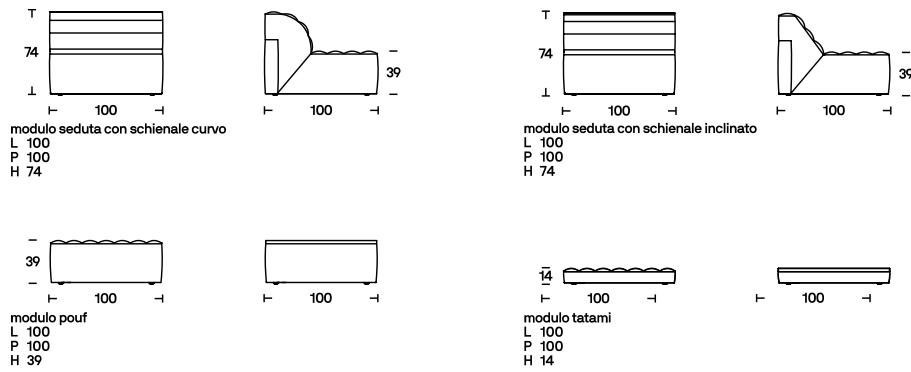

Dimensions