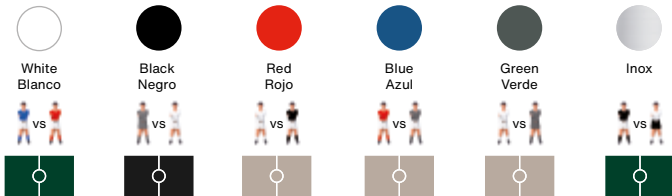

Outdoor • Exterior

Materials

Outdoor Inox finish: Shot blasted stainless steel lacquered.
Outdoor RAL colour finish: Stainless steel and micro textured powder coated polyester paint.
Indoor RAL colour finish: Steel and micro textured powder coated polyester paint.
Field: HPL (green, cream or black).
Players: Cast aluminium.
Handles: FSC/PEFC certificated iroko wood.