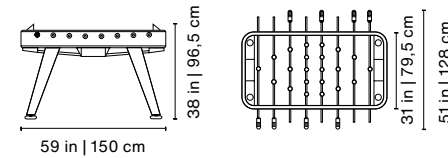

Includes

Balls set (7 units).
2 extra players (1 per team).

Product weight • Peso del producto 196.2 lb | 89 kg

63x53x22 in | 160x134,6x55,9 cm
266.8 lb | 121 kg

Materiales

Estructura: Acero inoxidable y pintura poliéster con acabado micro texturado.
Campo: HPL (negro).
Jugadores: Aluminio fundido cromado en oro y plata.
Mangos: Madera y pintura poliéster.
Piezas cromadas en baño de oro: Los cuentagoles, cojinetes, tornillos y algunas pequeñas piezas.

Incluye

Set de bolas (7 unidades).
2 jugadores extra (1 por equipo).