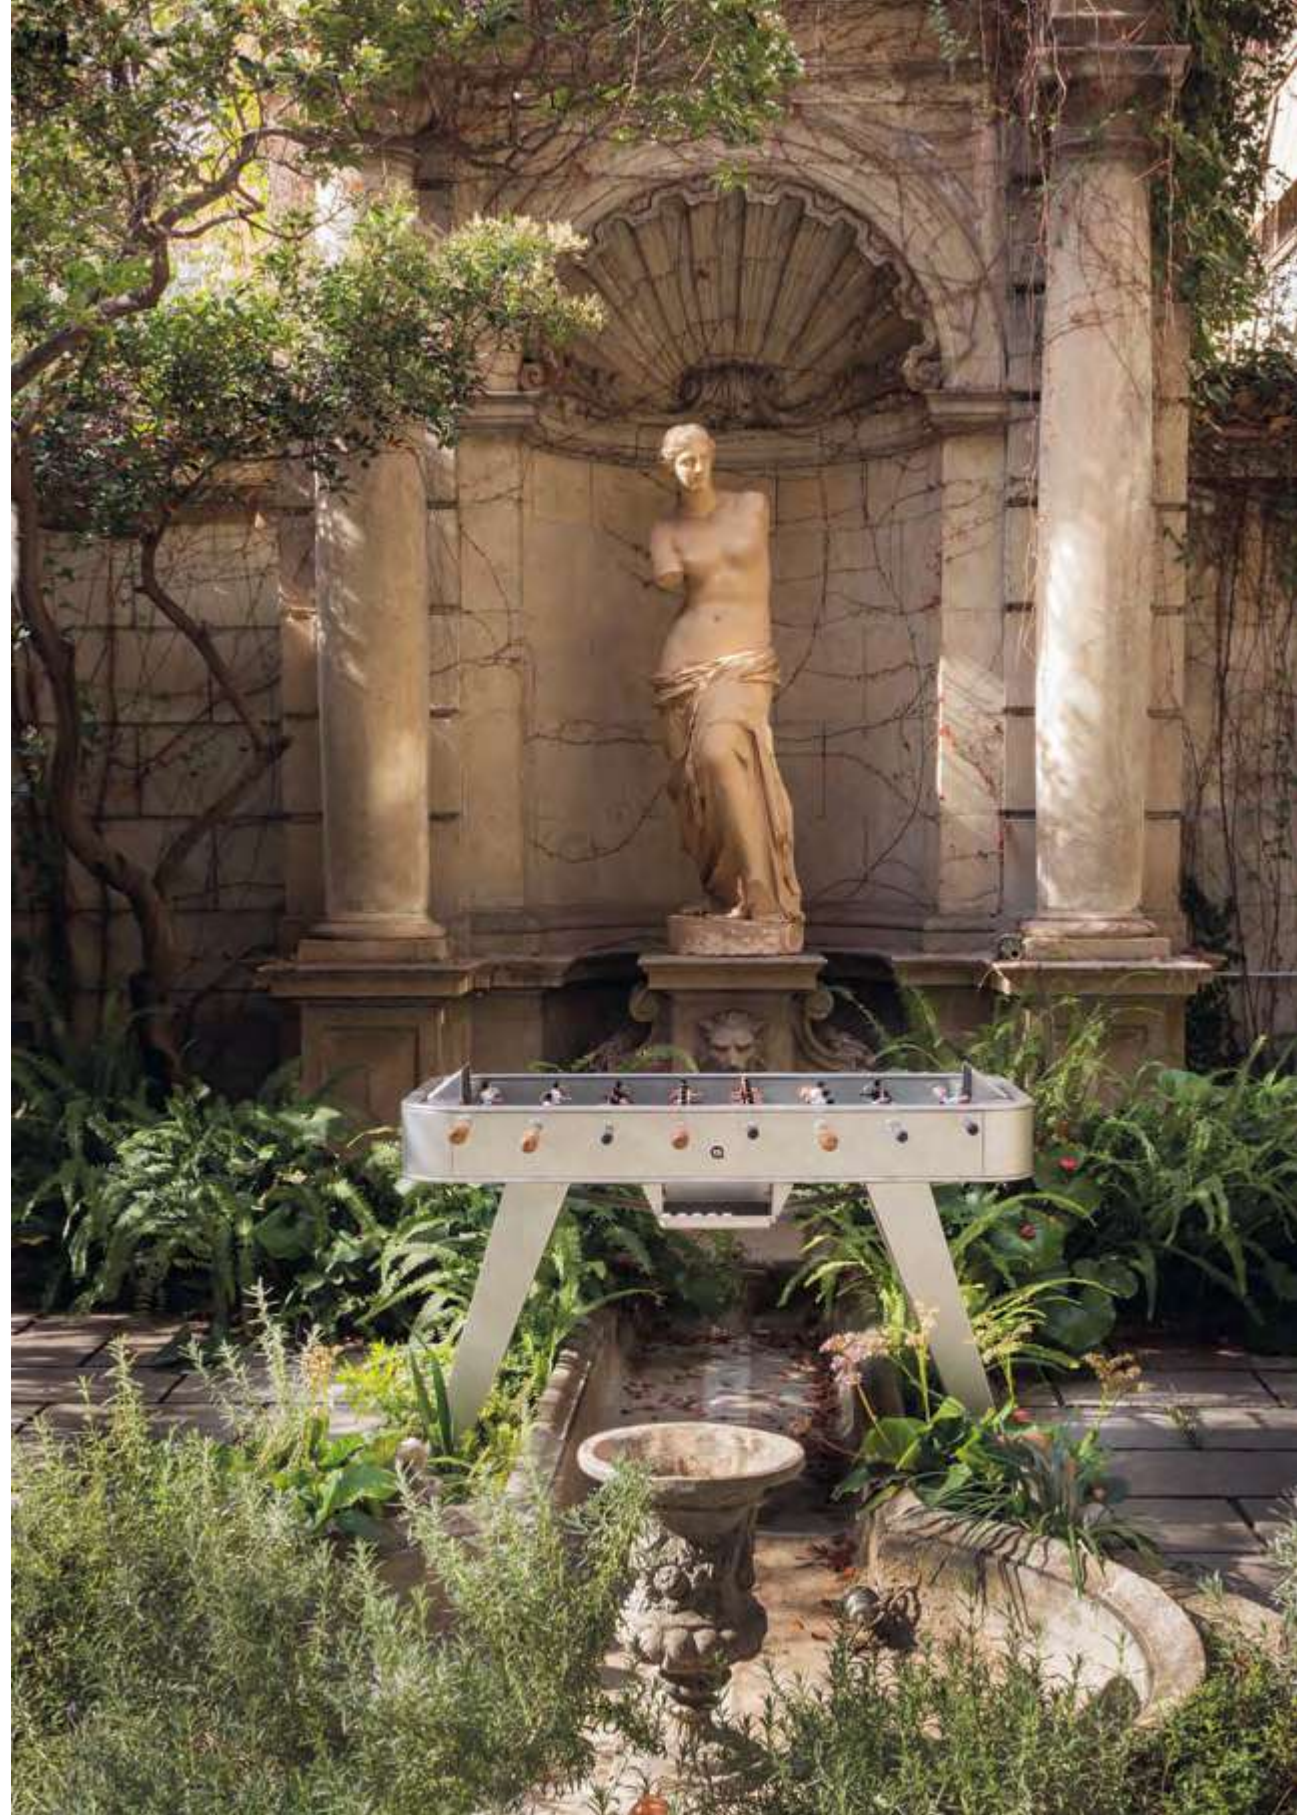

rs barcelona

RS2 Inox Football Table · Rafael Rodríguez

The RS2 is “THE football table”. A spectacular reinterpretation of one of the all-time classics of Spanish game culture. This is where it all began. Our goal was to take the football table out of the garage and move it into the spaces where we do our living. We aimed for it to speak the language of design, dialogue with the furniture and seduce in any environment. A football table that highlights and makes the difference with its industrial design, sleek lines, elegant colours, exquisite details and its long lasting high quality finishes. It has stood the test of time and fleeting trends. Its design lasts and will remain as an iconic piece. For its design, its essence, its significance, and for all the moments that it captures.

RS2 es “EL fútbol”. Una espectacular reinterpretación de todo un clásico de nuestra cultura del juego. Con él empezó todo. Quisimos sacar el fútbol del garaje y trasladar el juego a los espacios más vividos. Que hablase el lenguaje del diseño y dialogase con el mobiliario. Que sedujese. Un fútbol que marcara la diferencia con su diseño de estilo industrial, sus líneas y colores elegantes, con sus exquisitos detalles y sus materiales de alta calidad. Ha superado el paso del tiempo y las tendencias efímeras. Su diseño perdura y sigue siendo y será una pieza icónica. Por su diseño, su esencia, su significado, y por todos los momentos vividos que recoge.