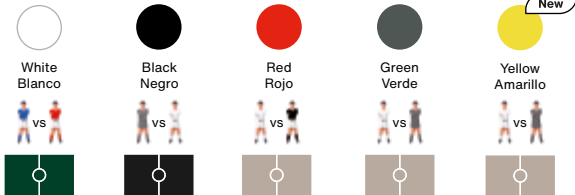

Pop art is for everyone.

RS3 Football Table · Rafael Rodríguez

It all begins with "Shall we have a game?" There are winners and losers, but everyone has a great time. Because playing is all about having fun and sharing time together. The RS3 football table injects colour into the game. Its look, with thin legs, is lighter and pop, but the steel structure bestows the same sensations and performances as our entire football table collection: playability, durability and design to enjoy it with the enthusiasm of a child but with the strength of an adult. Because the RS3 is for everyone and it's especially dedicated to all those children who at one time or another have said that "Adults don't play, they just work."

rs-barcelona

rs barcelona

rs barcelona

RS3

Rafael Rodríguez, 2011
Football table
Futbolín

New Colour

Colours • Colores

Materials

Structure: Steel with cathophoretic coating process and micro textured powder coated polyester paint.
Field: HPL (green, cream or black).
Players: Cast aluminium.
Handles: FSC/PEFC certificated iroko wood.