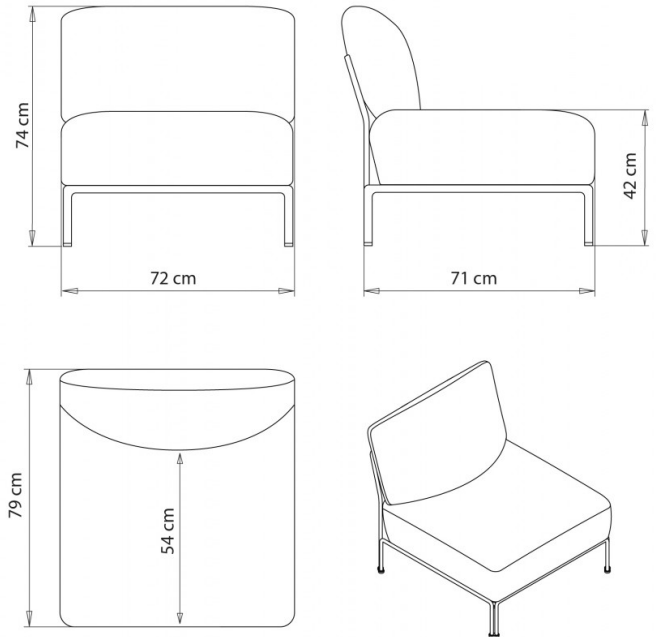

Ari 1310

ARI SOFA COLLECTION:

Ari 1300, Ari 1301, Ari 1302, Ari 1303, Ari 1304, Ari 1305, Ari 1311, Ari 1310, Ari 1312, Ari 1313, Ari 1314, Ari 1315,

Modular seating system. Linear module. Upholstered seat and back. Steel frame.