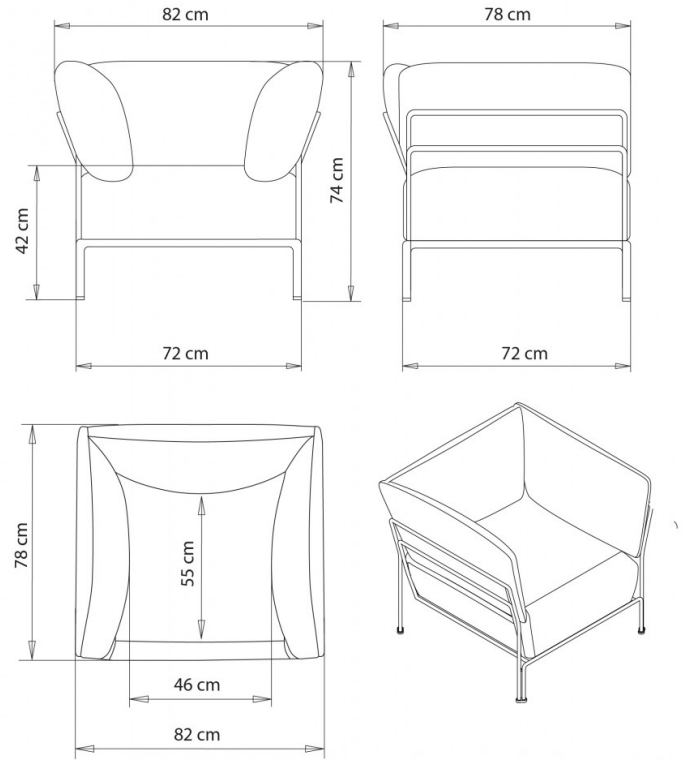

Ari sofa

et al.

Philippe Nigro

Ari 1312

ARI SOFA COLLECTION:

Ari 1300, Ari 1301, Ari 1302, Ari 1303, Ari 1304, Ari 1305, Ari 1311, Ari 1310, Ari 1312, Ari 1313, Ari 1314, Ari 1315,

Modular seating system. 1-seater armchair. Upholstered seat, back and armrests. Steel frame.