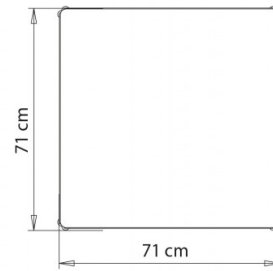

Modular seating system. Coffee table module H 19 cm. Steel frame. 70x70 HPL laminate top.

NOTE

Resources

3ds

dwg

FRAMES

AC STEEL

NCS s0502-b VR Traffic
white
☀️