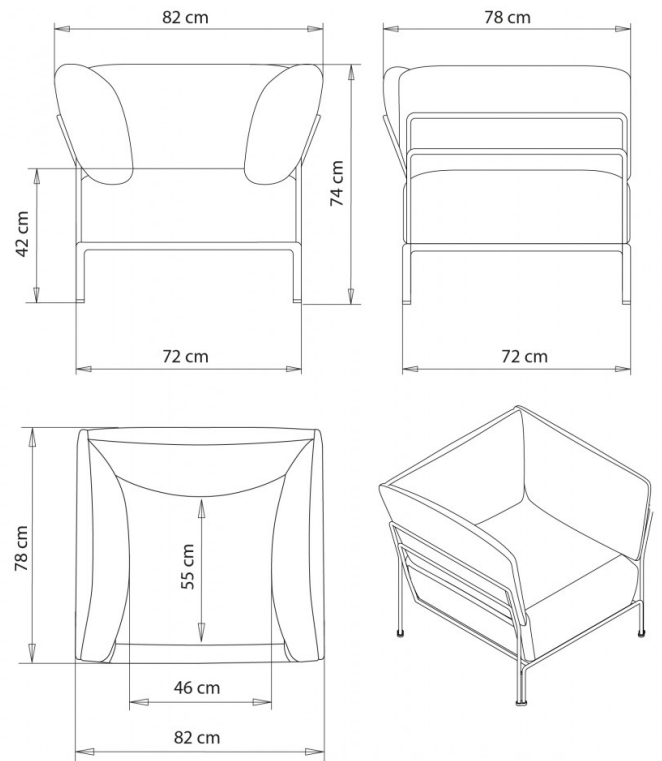

Philippe Nigro

Ari 1302

ARI SOFA COLLECTION:

Ari 1300, Ari 1301, Ari 1302, Ari 1303, Ari 1304, Ari 1305, Ari 1311,
Ari 1310, Ari 1312, Ari 1313, Ari 1314, Ari 1315,

Modular seating system composed by modules with steel frame. Upholstered seat, back and armrests.
1-seater armchair.

WEIGHT

21,8 Kg

PACK

0,80 m³

PIECES PER BOX

1