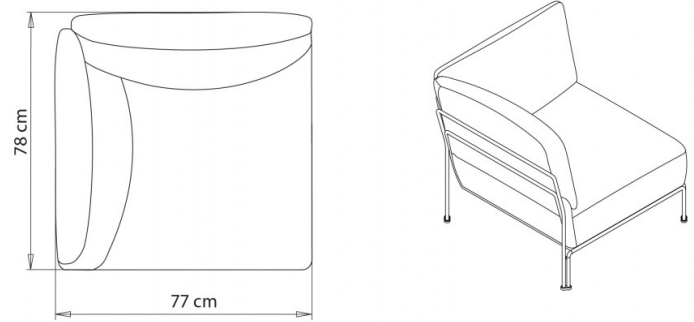

NCS S4050-B40G
Water blue
☀️

NCS S6030-B
Capri blue
☀️

USES

coffee & restaurants, hotels, entertainment, outdoor, Residenziale,

Philippe Nigro

Ari 1311

ARI SOFA COLLECTION:

Ari 1300, Ari 1301, Ari 1302, Ari 1303, Ari 1304, Ari 1305, Ari 1311, Ari 1310, Ari 1312, Ari 1313, Ari 1314, Ari 1315,