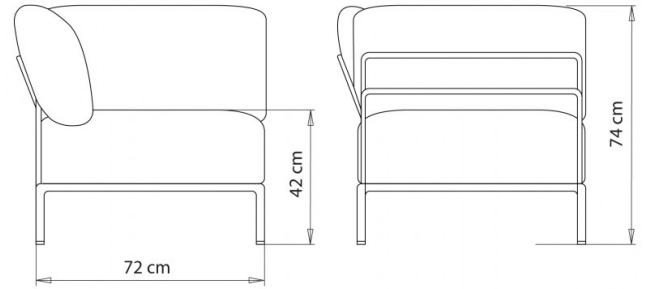

Modular seating system composed by modules with steel frame. Upholstered seat, back and armrests.
Terminal corner module.

WEIGHT

18,3 Kg

PACK

0,57 m³

PIECES PER BOX

1

FINISHES SEATING