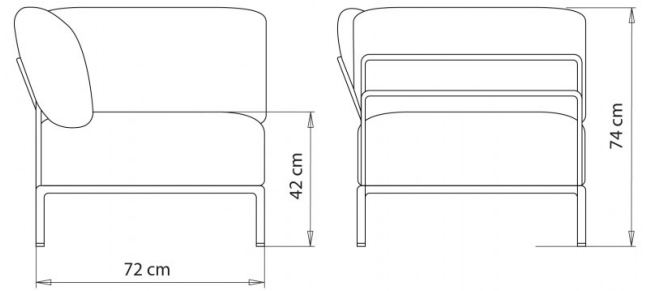

Philippe Nigro

Ari 1311

ARI SOFA COLLECTION:

Ari 1300, Ari 1301, Ari 1302, Ari 1303, Ari 1304, Ari 1305, Ari 1311, Ari 1310, Ari 1312, Ari 1313, Ari 1314, Ari 1315,

Modular seating system. Terminal corner module. Upholstered seat, back and armrests. Steel frame.