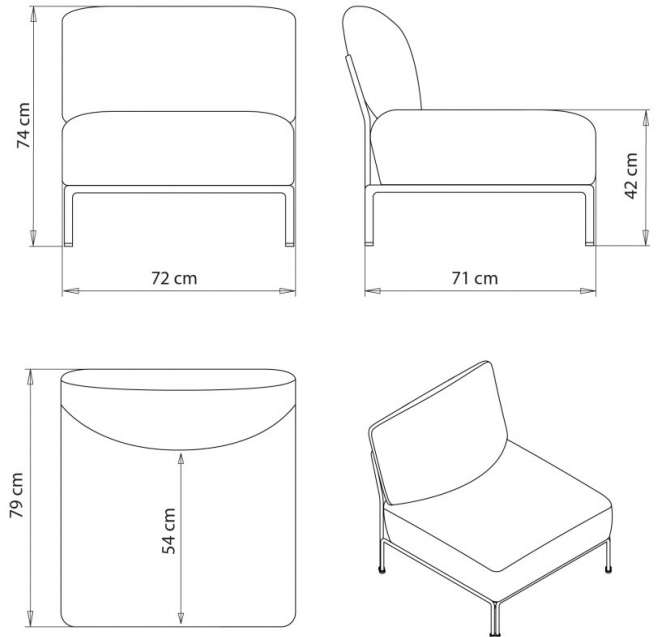

Philippe Nigro

Ari 1300

ARI SOFA COLLECTION:

Ari 1300, Ari 1301, Ari 1302, Ari 1303, Ari 1304, Ari 1305, Ari 1311,
Ari 1310, Ari 1312, Ari 1313, Ari 1314, Ari 1315,

Modular seating system composed by modules with steel frame. Upholstered seat, back and armrests.
Linear module.