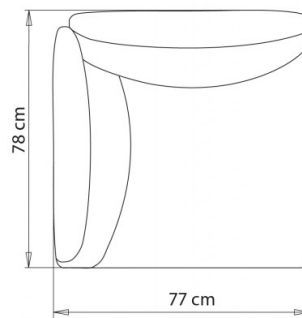

Modular seating system composed by modules with steel frame. Upholstered seat, back and armrests.
Terminal corner module.

WEIGHT

18,3 Kg

PACK

0,57 m³

PIECES PER BOX

1

FINISHES SEATING