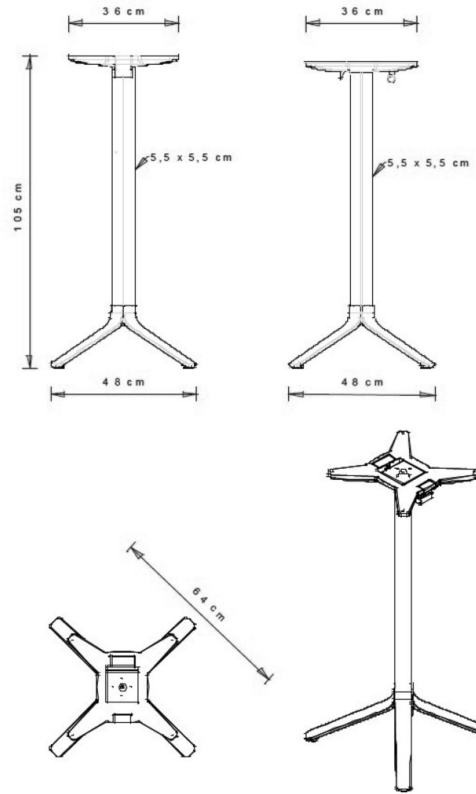

coffee & restaurants, entertainment, travel, retail, outdoor,

Milos 1142r

MILOS COLLECTION:

Milos 1140, Milos 1141, Milos 1142, Milos 1141r, Milos 1142r,

TABEL TOPS (CM):

Ø 60 cm / Ø 70 cm

60x60 cm / 70x70 cm

Folding table frame with aluminium base and column. H 105 cm.

WEIGHT

8,5 Kg

PACK

0,17 m³

PIECES PER BOX

2

FINISHES TABLE TOPS FINISHES