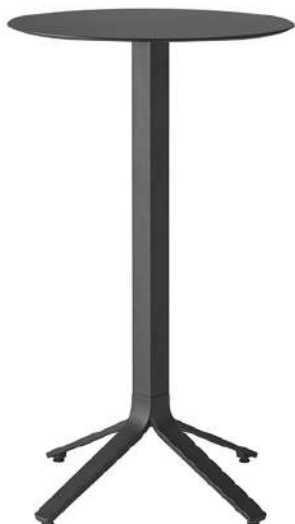

NCS S8005-Y20R
Brown
≡

NCS S6030-B
Capri blue
≡

VR Rough metallic
bronze
≡

USES

coffee & restaurants, entertainment, travel, retail, outdoor,

Milos 1142

MILOS COLLECTION:

Milos 1140, Milos 1141, Milos 1142, Milos 1141r,

TABLE TOPS:

Ø 60 cm / Ø 70 cm

60x60 cm / 70x70 cm

Table frame with aluminium base and column. H 105cm

[Watch the video](#)

WEIGHT

8,5 Kg

PACK