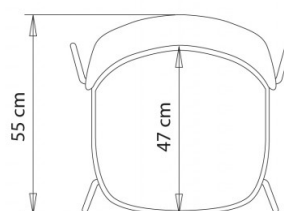

Classy 1090N

CLASSY COLLECTION:

Classy 1090, Classy 1090N, Classy 1090m, Classy 1091, Classy 1091N, Classy 1091m, Classy 1092, Classy 1092m, Classy 1092b, Classy 1092bm, Classy 1095, Classy 1095m, Classy 1095N, Classy 1096, Classy1096m, Classy 1096N, Classy 1097, Classy 1097m, Classy 1097bm, Classy 1083, Classy 1083m, Classy 1083N, Classy 1084, Classy 1084N, Classy 1084m, Classy 1085, Classy 1085m, Classy 1086, Classy 1086m, Classy 1086N, Classy 1087, Classy 1087m, Classy 1087N, Classy 1088, Classy 1088m, Classy 1088N, Classy 1089m, Classy 1089, Classy 1089N,

Chair with 4 legs steel frame. Upholstered seat.

WEIGHT

6,1 Kg

PACK

0,34 m³