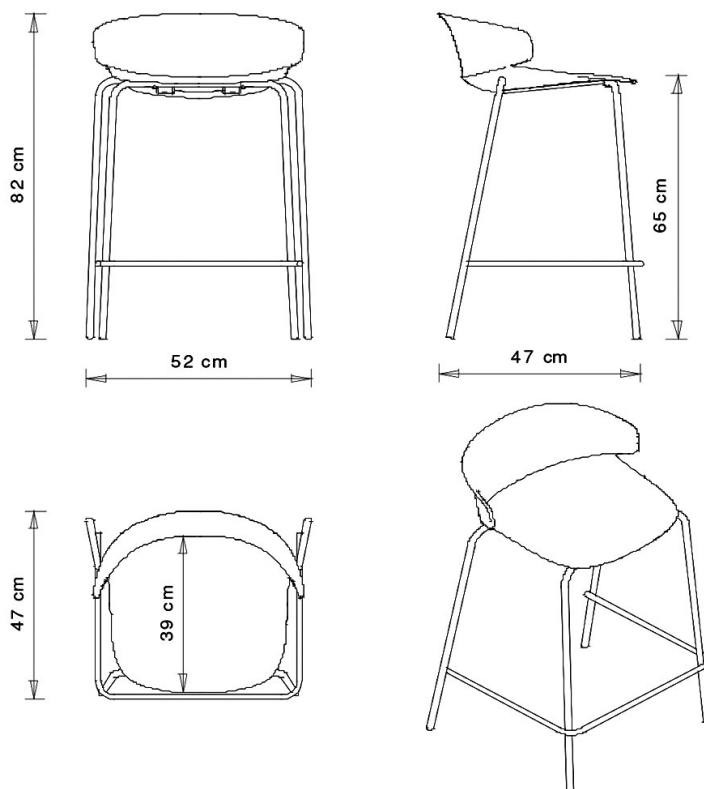

## Classy 1092b

Barstool with steel frame, 4 legs.  
Polypropylene shell. H 65 cm.

#### WEIGHT

5,8 Kg