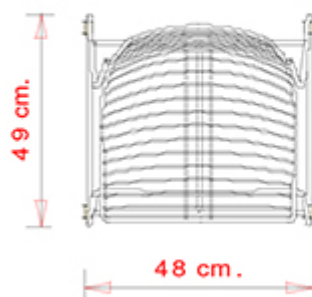

## Net 396

NET COLLECTION:

Net 096, Net 097, Net 396,

Barstool with steel sled frame.

**Accessories:** Cushion in fabric

**WEIGHT**

6 kg

**PACK**

0,25 m<sup>3</sup>

**PIECES PER BOX**

1