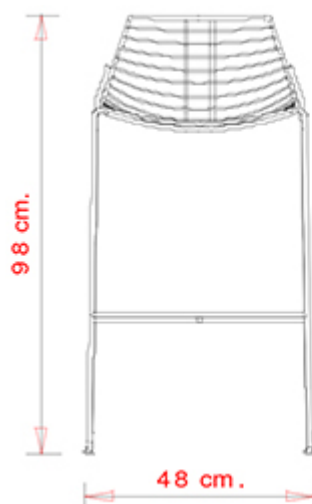

## Net 396

NET COLLECTION:

Net 096, Net 097, Net 396,

Barstool with steel sled frame.

**Accessories:** Cushion in fabric

**WEIGHT**

6 kg

**PACK**

0,25 m<sup>3</sup>

**PIECES PER BOX**

1