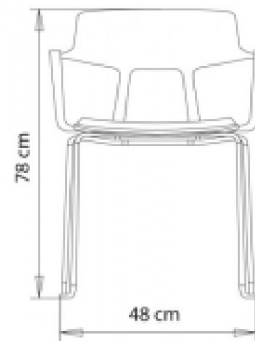

Snap 1111N

Snap 1115N

Snap 1116

Snap 1116N

FINISHES SEATING

PP POLYPROPYLENE

NCS S0502-B
Traffic white

NCS S9000-N
Jet black