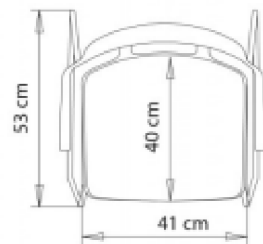

Snap 1111N

Snap 1115N

Snap 1116

Snap 1116N

FINISHES SEATING

PP POLYPROPYLENE

NCS S0502-B
Traffic white

NCS S9000-N
Jet black