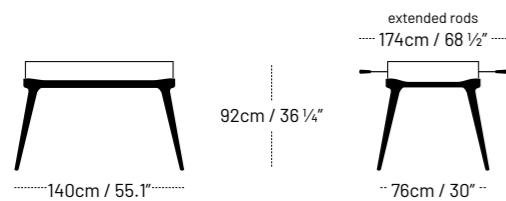

MEASURES

FOOSBALL TABLE

Net weight: 75 kg / 165 lbs