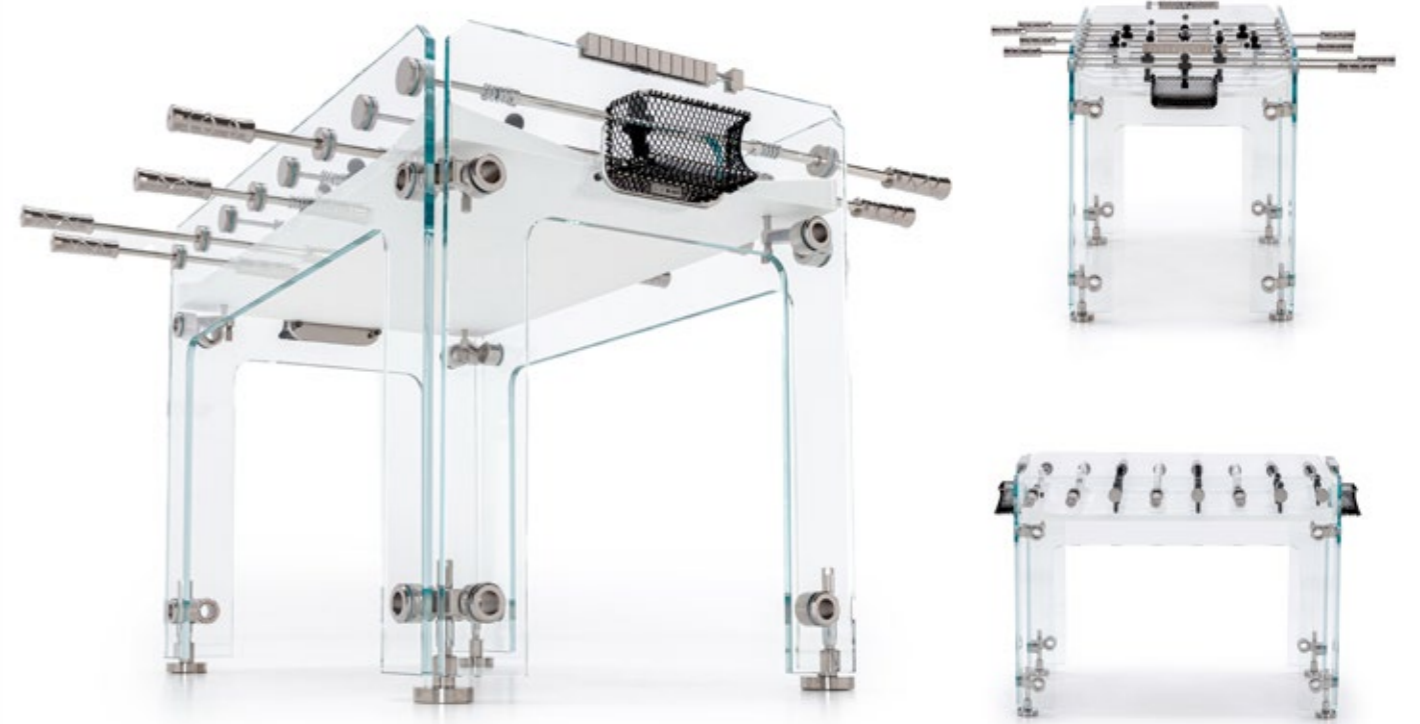

CHROME-PLATED BRASS. QUICK MOUNT THAT FIT PERFECTLY AND CAN BE REMOVED AND REPLACED.

SCORING UNITS

CHROME-PLATED BRASS.

GOALS

GOALS WITH POLISHED STAINLESS STEEL FRAMES AND HANDCRAFTED BLACK NETS.

JOINTS

BRASS JOINTS THAT ARE MILLED, CHROME PLATED AND POLISHED.

FEET

ADJUSTABLE FEET FOR UNEVEN GROUND.

BARS & RODS

THE TELESCOPIC RODS ARE MADE OF AISI 316 STAINLESS STEEL. ROD ENDS FEATURE TWO LAYERS OF SHOCK ABSORPTION. EQUIPPED WITH SPECIAL, SELF-LUBRICATING BEARINGS SO THAT THEY SLIDE BACK AND FORTH QUIETLY, SMOOTHLY AND QUICKLY.

TECKELL® TOOL KIT

WARRANTY CERTIFICATE, INSTRUCTIONS AND TOOLS FOR ASSEMBLING AND MAINTAINING THE PRODUCT (INCLUDING A SPECIAL LUBRICANT FOR A SMOOTHLY FLOWING GAME).

DESIGNED FOR INDOOR AND OUTDOOR USE.

INNOVATIONS

PLAYING FIELD

MADE OF PURE WHITE CORIAN®.

PLAYERS

ONE TEAM WHITE POWDER COATED ALUMINUM, THE OTHER BLACK POWDER COATED ALUMINUM.

NO GLUE

NO ELEMENT IS GLUED TO THE GLASS, BUT EACH PIECE WAS ATTACHED THROUGH JOINTS MILLED FROM SOLID.

BARS & RODS

THE TELESCOPIC RODS ARE MADE OF AISI 316 STAINLESS STEEL. ROD ENDS FEATURE TWO LAYERS OF SHOCK ABSORPTION. EQUIPPED WITH SPECIAL, SELF-LUBRICATING BEARINGS SO THAT THEY SLIDE BACK AND FORTH QUIETLY, SMOOTHLY AND QUICKLY.

MEASURES

FOOSBALL TABLE

Net weight: 116 kg / 255 lbs

PACKAGING

Gross weight: 145 kg / 319 lbs

MATERIALS

LOW IRON TEMPERED GLASS

WHITE CORIAN®

CHROME-PLATED BRASS

AISI 316 STAINLESS STEEL

VIEWS

DESIGN

ADRIANO DESIGN
TURIN - ITALY

“Design without limits and always accept the challenge: everything can be designed in a different and better way.”