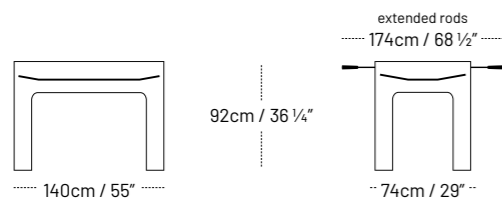

MEASURES

FOOSBALL TABLE

Net weight: 116 kg / 255 lbs

PACKAGING

Gross weight: 145 kg / 319 lbs

MATERIALS

LOW IRON TEMPERED GLASS

WHITE CORIAN®