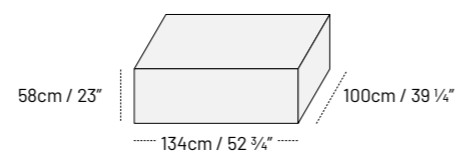

MEASURES

FOOSBALL TABLE

Net weight: 116 kg / 255 lbs

PACKAGING

Gross weight: 145 kg / 319 lbs

MATERIALS

LOW IRON TEMPERED GLASS

WHITE CORIAN®