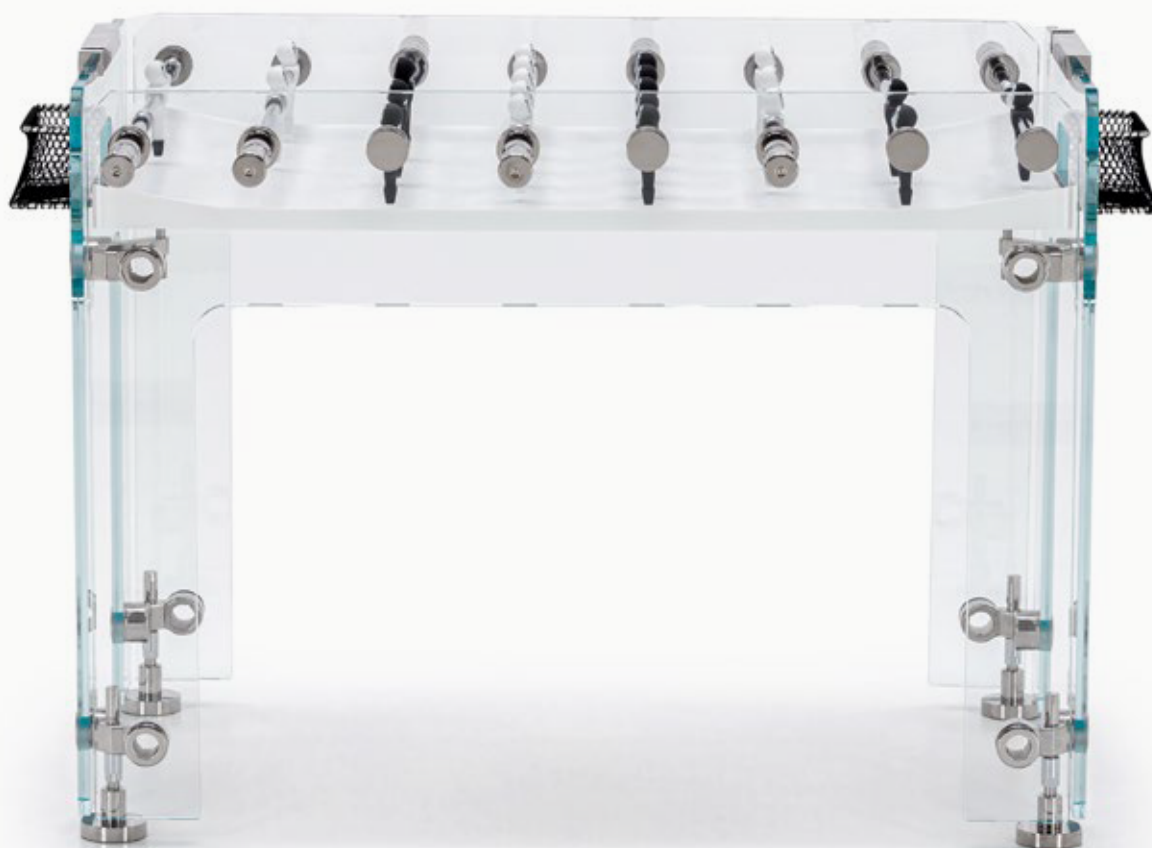

Teckell®

Italian design looks forward

TECKELL® CALCIO BALILLA COLLECTION

FUORICLASSE

Foosball Table with Corian® playing field