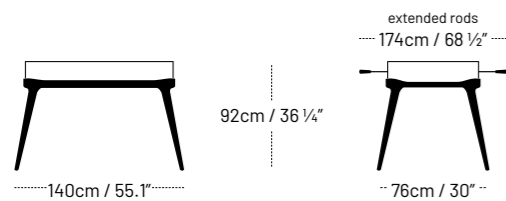

SHELL PERIMETER

IN 15 MM (9/16") THICK GLASS. THE VERTICAL PLATES ARE IN LOW IRON TEMPERED GLASS. THE CURVED ENDS HAVE UNDERGONE A HOT BENDING PROCESS. EVERY COMPONENT IS POLISHED WITH CERIUM OXIDE.

HANDLES

QUICK MOUNT THAT FIT PERFECTLY AND CAN BE REMOVED AND REPLACED.

STRUCTURE

SOLID MILLED CANALETTO WALNUT WOOD.

MEASURES

FOOSBALL TABLE

Net weight: 75 kg / 165 lbs

PACKAGING

Gross weight: 106 kg / 233.7 lbs