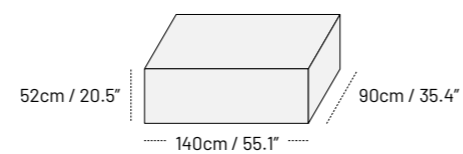

SHELL PERIMETER

IN 15 MM (9/16") THICK GLASS. THE VERTICAL PLATES ARE IN LOW IRON TEMPERED GLASS. THE CURVED ENDS HAVE UNDERGONE A HOT BENDING PROCESS. EVERY COMPONENT IS POLISHED WITH CERIUM OXIDE.

HANDLES

QUICK MOUNT THAT FIT PERFECTLY AND CAN BE REMOVED AND REPLACED.

STRUCTURE

SOLID MILLED CANALETTO WALNUT WOOD.

MEASURES

FOOSBALL TABLE

Net weight: 75 kg / 165 lbs

PACKAGING

Gross weight: 106 kg / 233.7 lbs