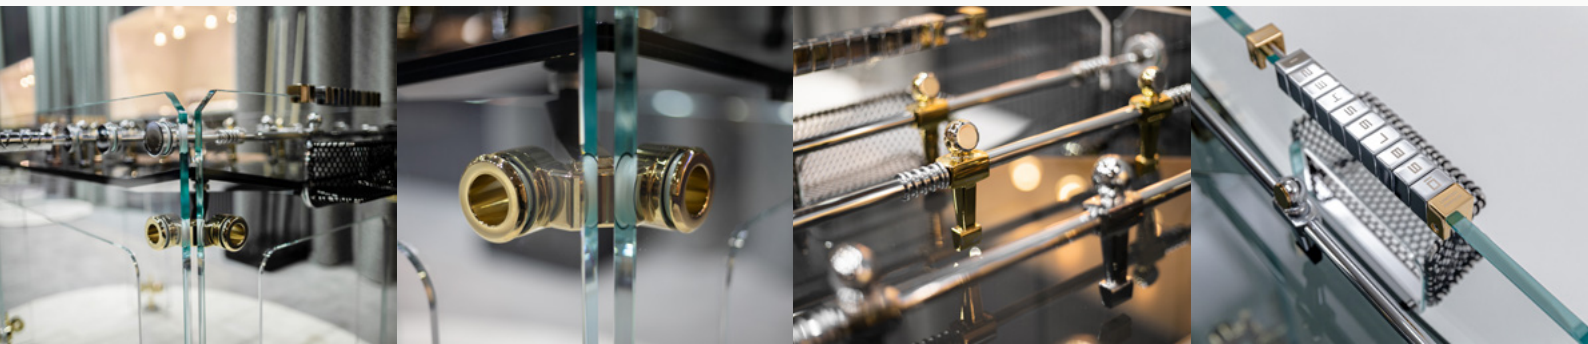

Teckell.®

Italian design looks forward

TECKELL® CALCIO BALILLA COLLECTION

CRISTALLINO GOLD

24k gold plated Foosball Table – Limited Edition of 30 pieces