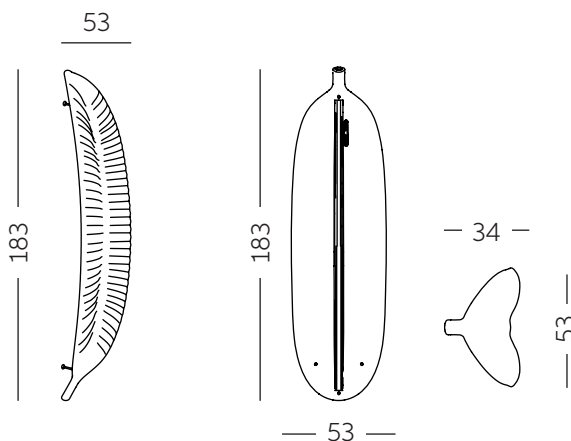

# BANANA LEAF WALL

Design  
**Marcantonio**

**AFRIKA COLLECTION**

# BANANA LEAF WALL

Design  
**Marcantonio**

PRODUCT	Category: Categoria: Catégorie:	Wall lamp Lampada da parete Applique	PACKAGING	Packaging dimensions: Dimensioni imballaggio: Dimensions emballage:	45 x 52 x 206 cm
	Years of production: Anno di produzione: Année de production:	2024		Packaging volume: Volume Imballaggio: Volume emballage:	0,482 m <sup>3</sup>
	Materials: Materiali: Matériaux:	Polyethylene Polietilene Polyéthylène		Total weight: Peso totale: Poids total:	7 Kg
	Dimensions: Dimensioni: Dimensions:	34 x 53 h 183 cm		No. of cartons: Nr. di imballi: N° de cartons:	1
	Weight: Peso: Poids:	5 Kg		Notes: Note: Notes:	

\* Dimensions in centimetres

LIGHTING LED / LED LUMINOSO / LUMINEUSE LED

3000K

CODE CODICE CODE	LP BNW185	   		
TECHNICAL INFO INFO TECNICHE INFOS TECHNIQUES	Lithing system: Sistema di illuminazione: Système d'éclairage:	Kit LED Kit LED Kit LED	29W LED system	Included Incluso Inclus
	Wiring: Cablaggio: Câblage:	White cable + driver included Cavo bianco + driver incluso Câble blanc + transformateur inclus		Length: 3 m Lunghezza: 3 m Longueur: 3 m
	Light temperature: Temperatura luce: Température de la lumière:	Extra warm white led light 3000K Luce calda led bianco extra 3000K Lumière chaude LED blanc extra 3000K		
	Accessory on request: Accessorio su richiesta: Accessoire sur demande:	Dimmer Led Kit Dimmer Led Kit Dimmer Led Kit	On request: Su richiesta: Sur demande:	
COLOURS COLORI COULEURS	LIGHTING COLOURS			
	 LIGHT WHITE  LIGHT VANILLA			
COLOURS COLORI COULEURS	ACCESSORY			
	 ABSOLUTE WHITE (white RAL 9016 matching)			
NOTES NOTE NOTES	 metal wallcap included with 3 fixing steel cables			