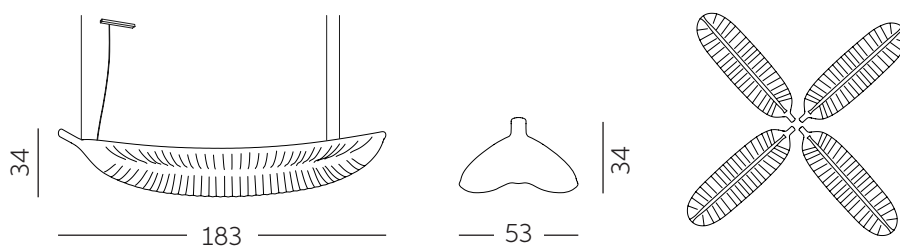

BANANA LEAF

Design
Marcantonio

AFRIKA COLLECTION

BANANA LEAF

Design
Marcantonio

Composizione
 su misura su richiesta

PRODUCT	Category: Categoria: Catégorie:	Hanging lamp Lampada a sospensione Lampe à suspension	PACKAGING	Packaging dimensions: Dimensioni imballaggio: Dimensions emballage:	45 x 52 x 206 cm
	Years of production: Anno di produzione: Année de production:	2024		Packaging volume: Volume Imballaggio: Volume emballage:	0,482 m ³
	Materials: Materiali: Matériaux:	Polyethylene Polietilene Polyéthylène		Total weight: Peso totale: Poids total:	7 Kg
	Dimensions: Dimensioni: Dimensions:	183 x 53 h 34 cm		No. of cartons: Nr. di imballi: N° de cartons:	1
	Weight: Peso: Poids:	5 Kg		Notes: Note: Notes:	Customised composition on request Composizione su misura su richiesta Composition personnalisée sur demande

* Dimensions in centimetres

LIGHTING LED / LED LUMINOSO / LUMINEUSE LED

3000K

CODE CODICE CODE	LP BNN185			
TECHNICAL INFO INFO TECNICHE INFOS TECHNIQUES	Lithing system: Sistema di illuminazione: Système d'éclairage:	Kit LED Kit LED Kit LED	29W LED system	Included Incluso Inclus
	Wiring: Cablaggio: Câblage:	White cable + driver included Cavo bianco + driver incluso Câble blanc + transformateur inclus		Length: 3 m Lunghezza: 3 m Longueur: 3 m
	Light temperature: Temperatura luce: Température de la lumière:	Extra warm white led light 3000K Luce calda led bianco extra 3000K Lumière chaude LED blanc extra 3000K		
	Accessory on request: Accessorio su richiesta: Accessoire sur demande:	Dimmer Led Kit Dimmer Led Kit Dimmer Led Kit	On request: Su richiesta: Sur demande:	
COLOURS COLORI COULEURS	LIGHTING COLOURS			
				
	MATT LACQUERED (METAL CEILING CAP)			
 (white RAL 9016 matching) ABSOLUTE WHITE				
NOTES NOTE NOTES	 metal ceiling cap included with 3 fixing steel cables 280 x 38 h 38 mm			