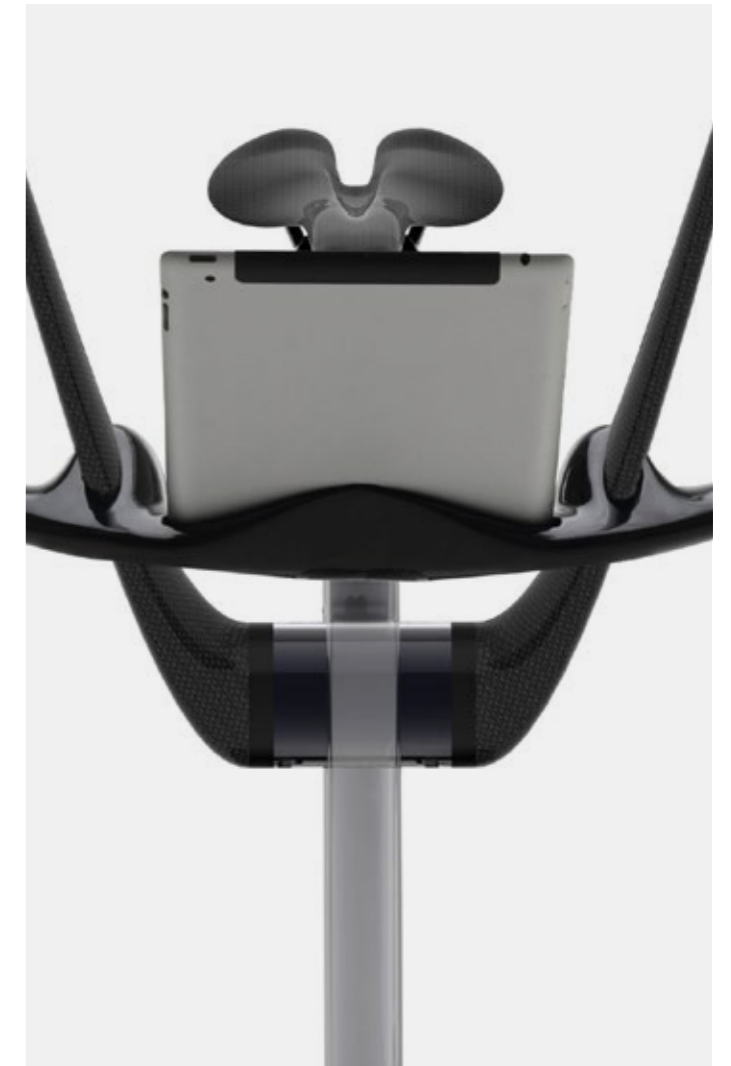

Adjustable in height and grade
Pitch: 15mm / Total stroke: 21cm

Maximum user's weight: 118Kg

BLUETOOTH

anywhere, with a swipe

Teckell Ciclotte is equipped with a kit for mobile devices, composed by a specific electronic built-in board and a special holder for tablets and smart-phones.