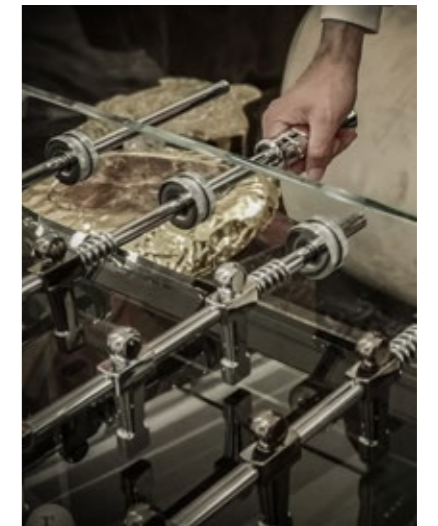

RICERCARE [:research]

Only the most precious and polished materials are accurately selected to become part of Teckell timeless masterpieces.

A masterpiece begins with the finest elements, whether calacatta marble or canaletto wood, fine metal or pure crystal.