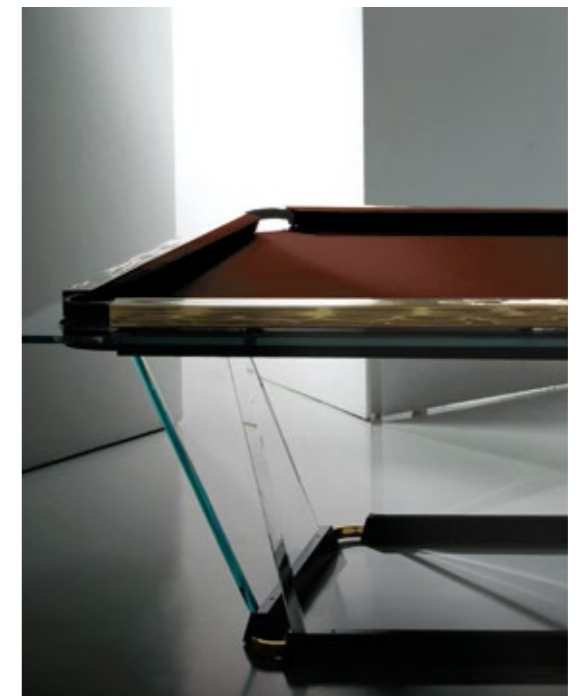

CLOTH PALETTE & ACCESSORIES

*With Teckell, your game room
can have a unique, customized style.*

To guarantee the ultimate pool playing experience without skipping a single detail, Teckell covers its pool tables with renowned Simonis® 860™ worsted wool playing surfaces. The same ones that the pros use.

Available in 25 different colors, you will easily find the ideal complementary or contrasting shade that looks just right in the room.

Add a classy finish to your Teckell-designed pool table with accessories, from cues to game triangles, all created with only the highest-quality materials and 100% Made in Italy.