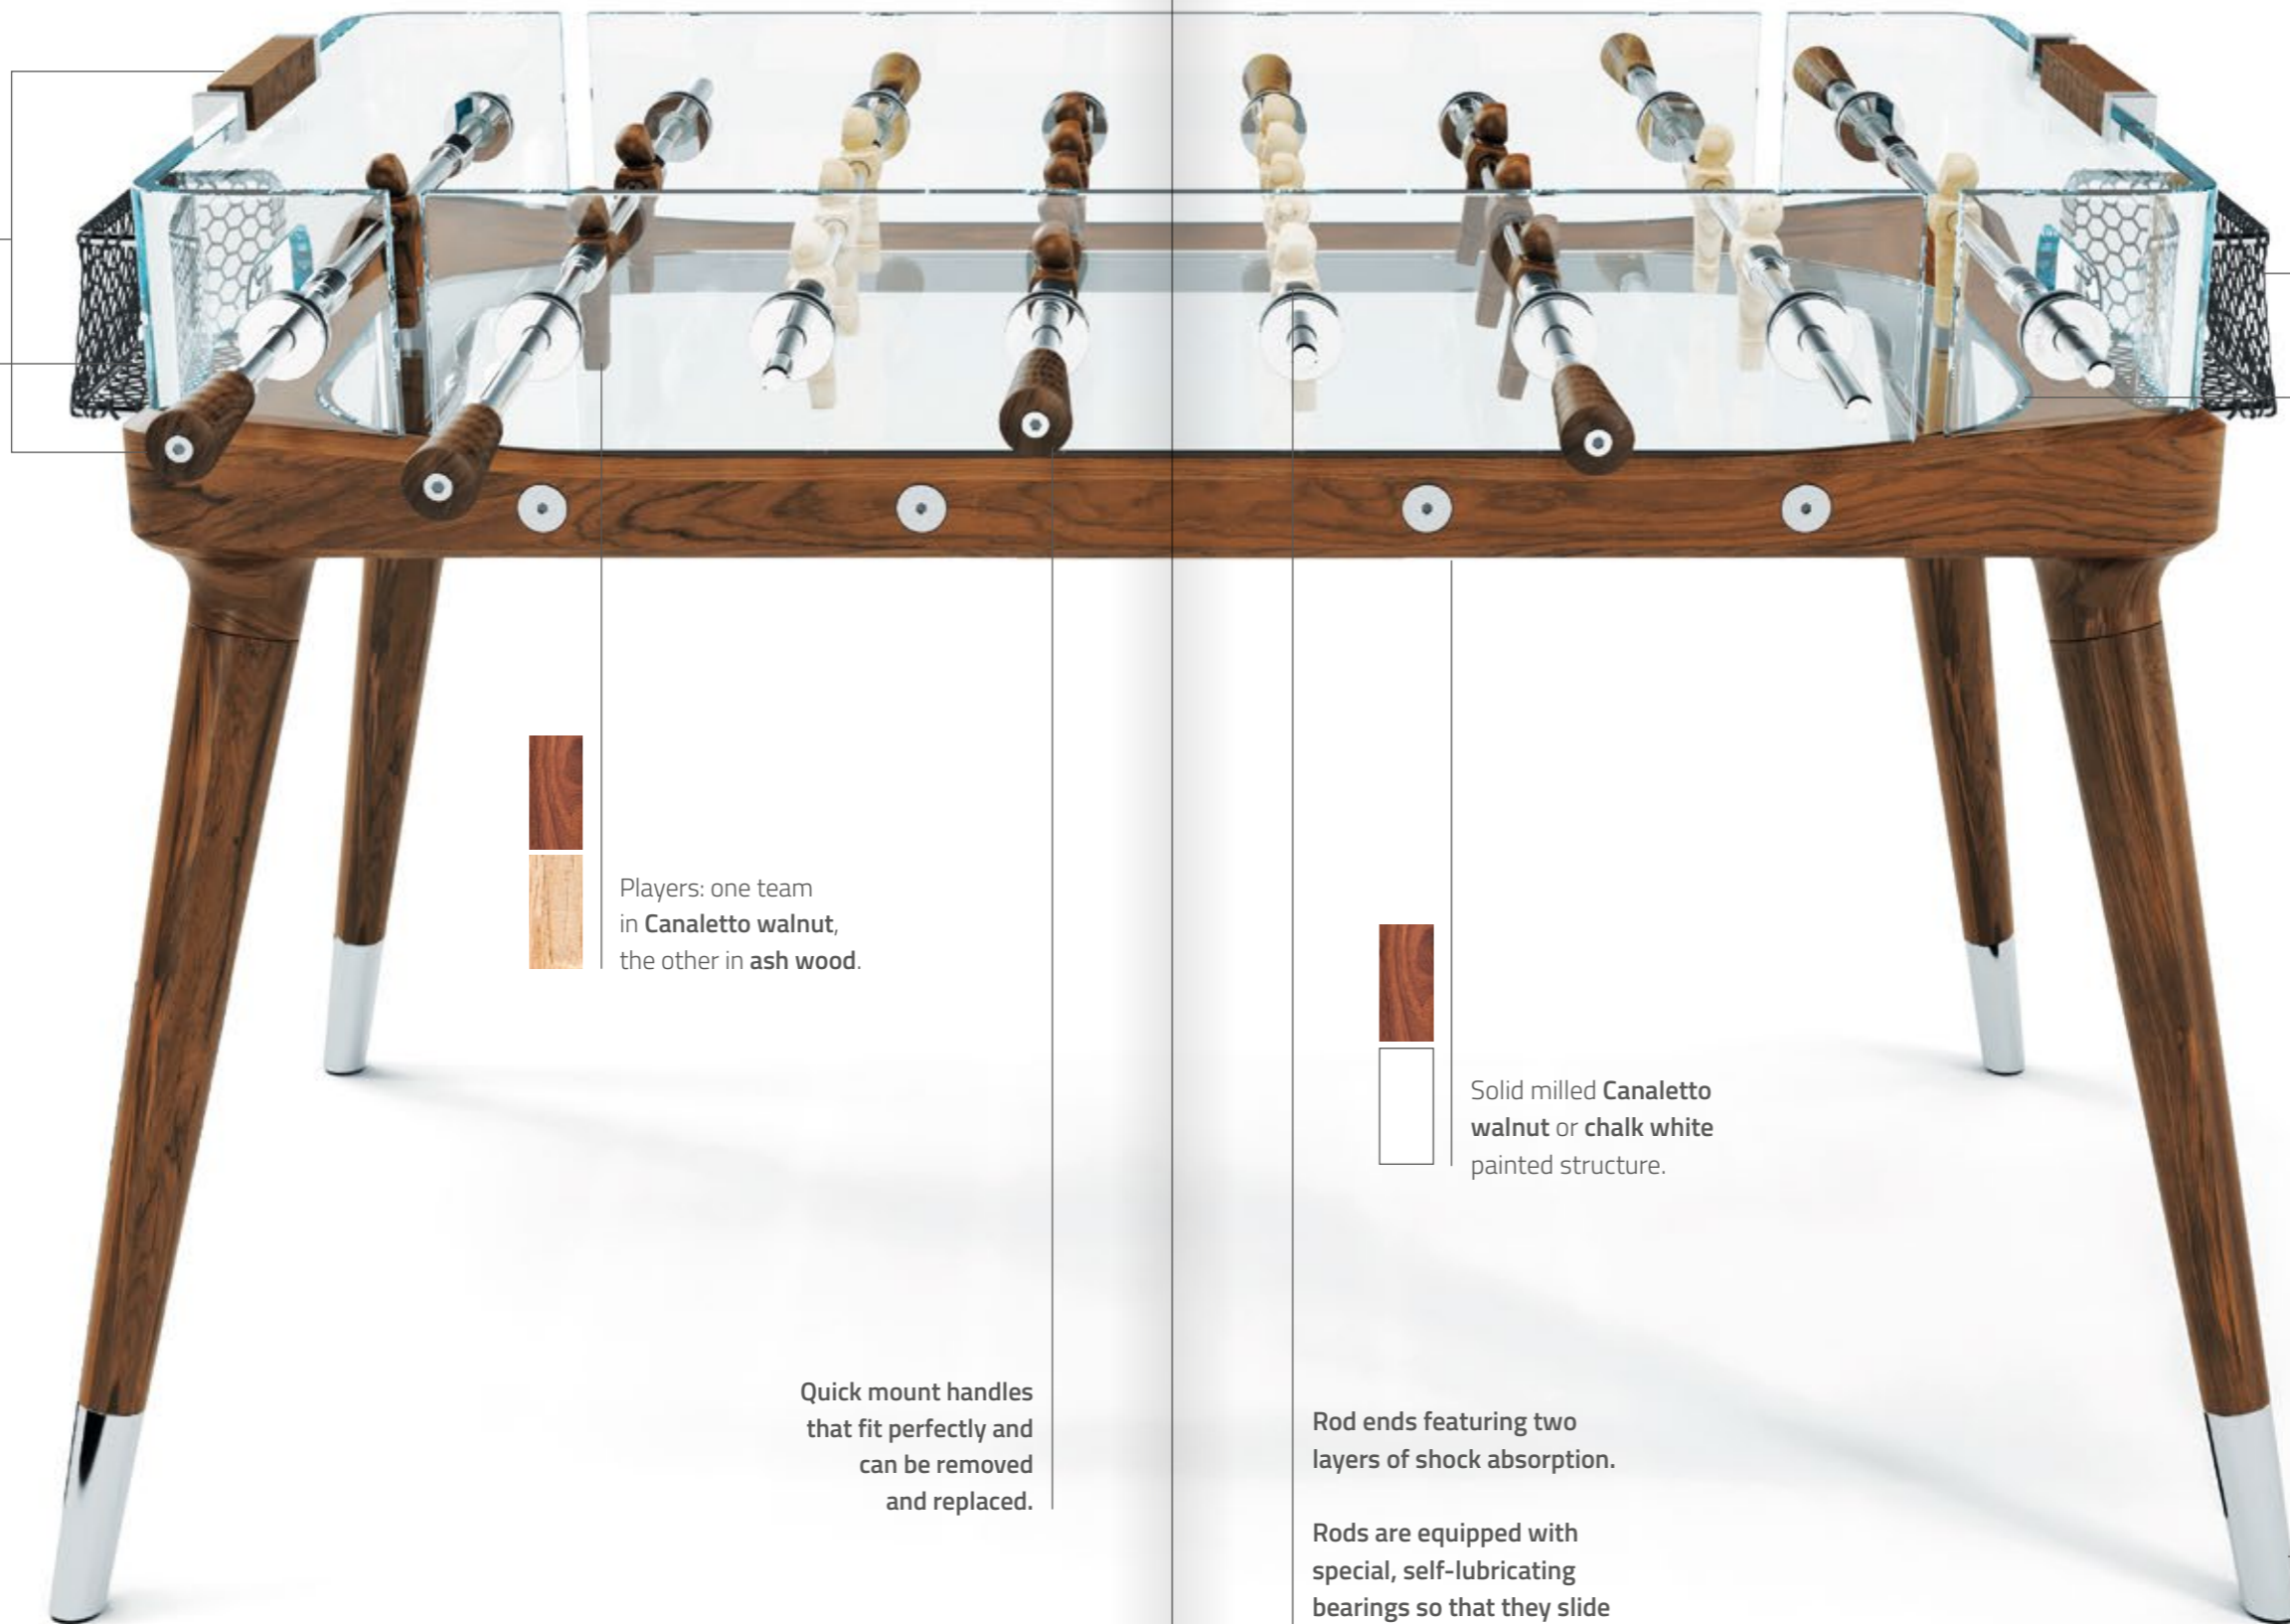

Canaletto walnut handles and scoring units.

Goals with polished stainless steel frames and handcrafted black nets.

Players: one team in Canaletto walnut, the other in ash wood.

Solid milled Canaletto walnut or chalk white painted structure.

Playing field in 12mm-thick tempered clear crystal.

Thick crystal structure increases the game's speed.

Shell perimeter in 15mm-thick crystal. The vertical plates are tempered glass; the curved ends have undergone a hot bending process. Every component is polished with cerium oxide.

Quick mount handles that fit perfectly and can be removed and replaced.

Rod ends featuring two layers of shock absorption.

Rods are equipped with special, self-lubricating bearings so that they slide back and forth quietly, smoothly and quickly.

Telescopic bars.

Hidden, adjustable feet for leveling table.

Designed for indoor use.