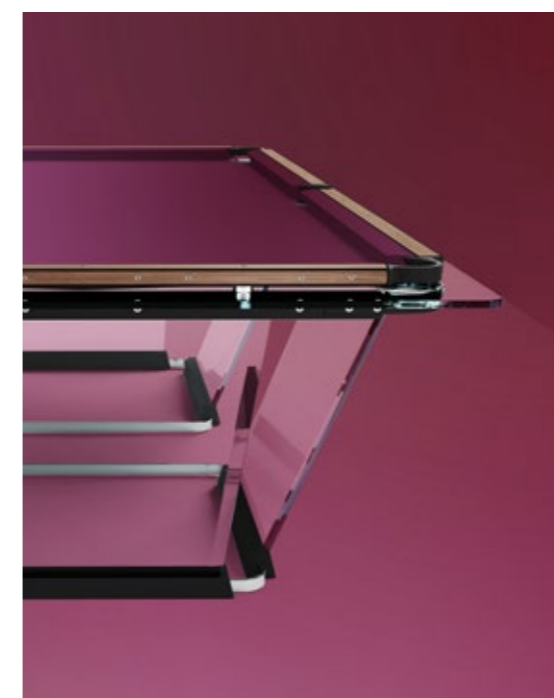

CLOTH PALETTE & ACCESSORIES

*With Teckell, your game room
can have a unique, customized style.*

To guarantee the ultimate pool playing experience without skipping a single detail, Teckell covers its pool tables with renowned Simonis® 860™ worsted wool playing surfaces. The same ones that the pros use.

Available in 25 different colors, you will easily find the ideal complementary or contrasting shade that looks just right in the room.

Add a classy finish to your Teckell-designed pool table with accessories, from cues to game triangles, all created with only the highest-quality materials and 100% Made in Italy.