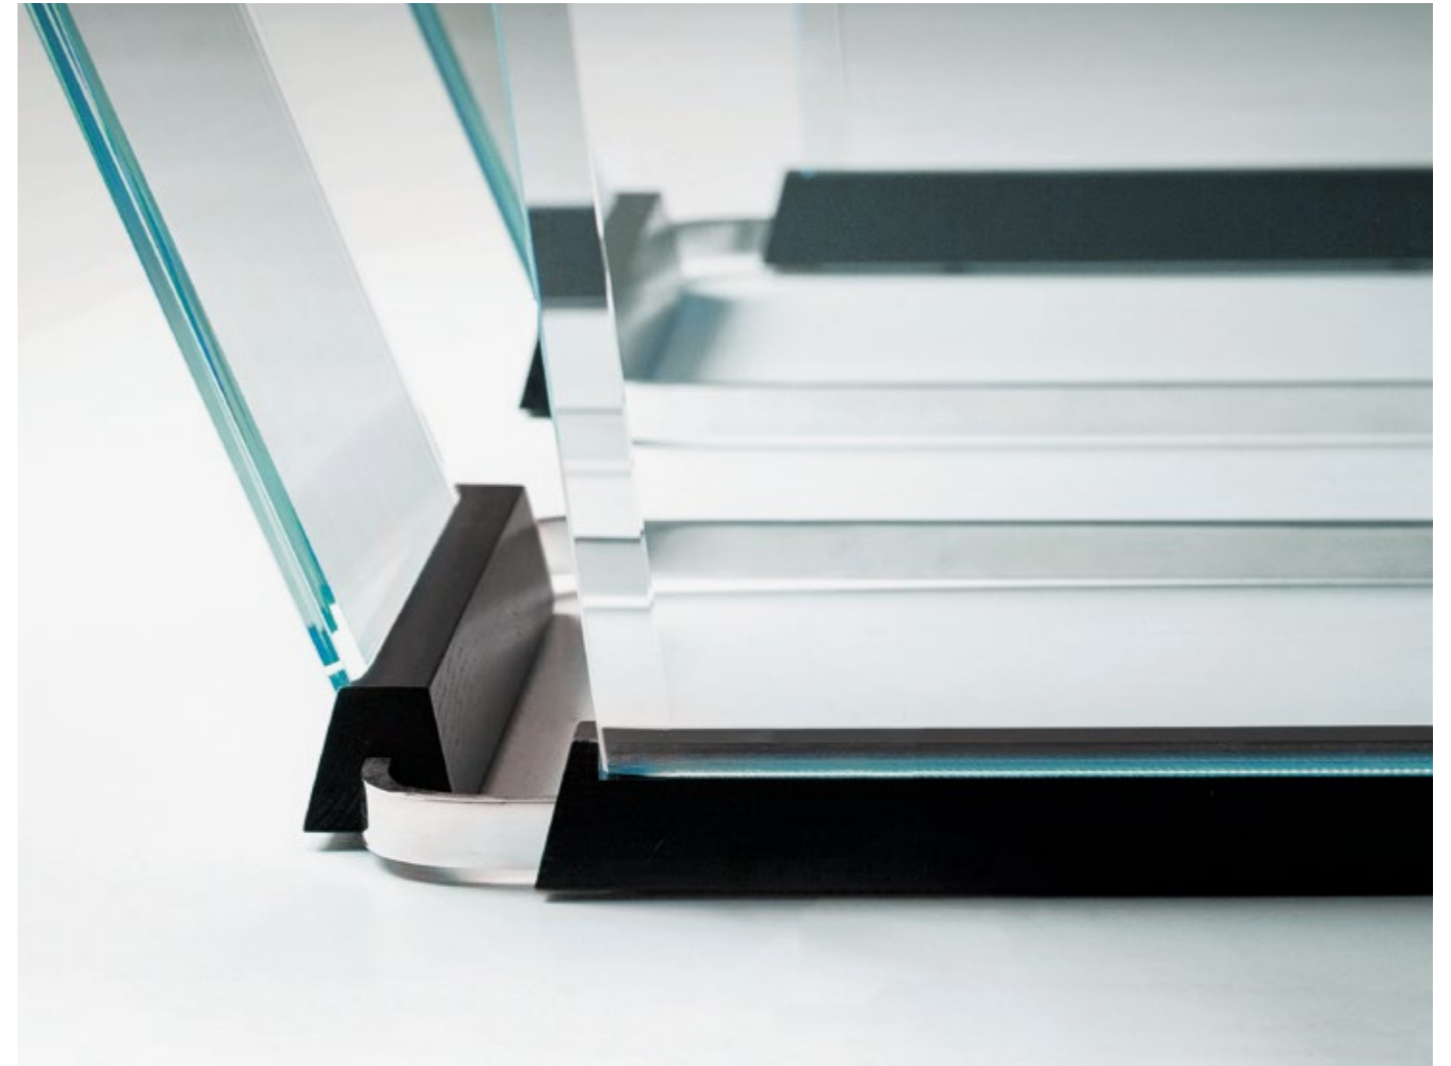

INNOVARE [;innovate]

"No one wants to learn by mistakes, but we cannot learn enough from successes to go beyond the state of the art." - Henry Petroski

UNRIVALED PRECISION

through digital technologies

Each table is created using computer numerical control (CNC) machines which ensure unrivaled precision. Every phase of the process, including final touches, is entrusted to our master craftsmen.

FLOATING PLAY

crystal sheets sculpted into an elegant, streamlined shape

The light dances across its handcrafted surfaces, courting you to take up a cue and experience a whole new game. Playing field is made of a single sheet of tempered crystal at least 9/16" thick. The glass plate legs with beveled edges ensure its stability. These legs slide into the open pore lacquered black oak that have carved grooves for securing the glass and hiding the perfect regulation system.