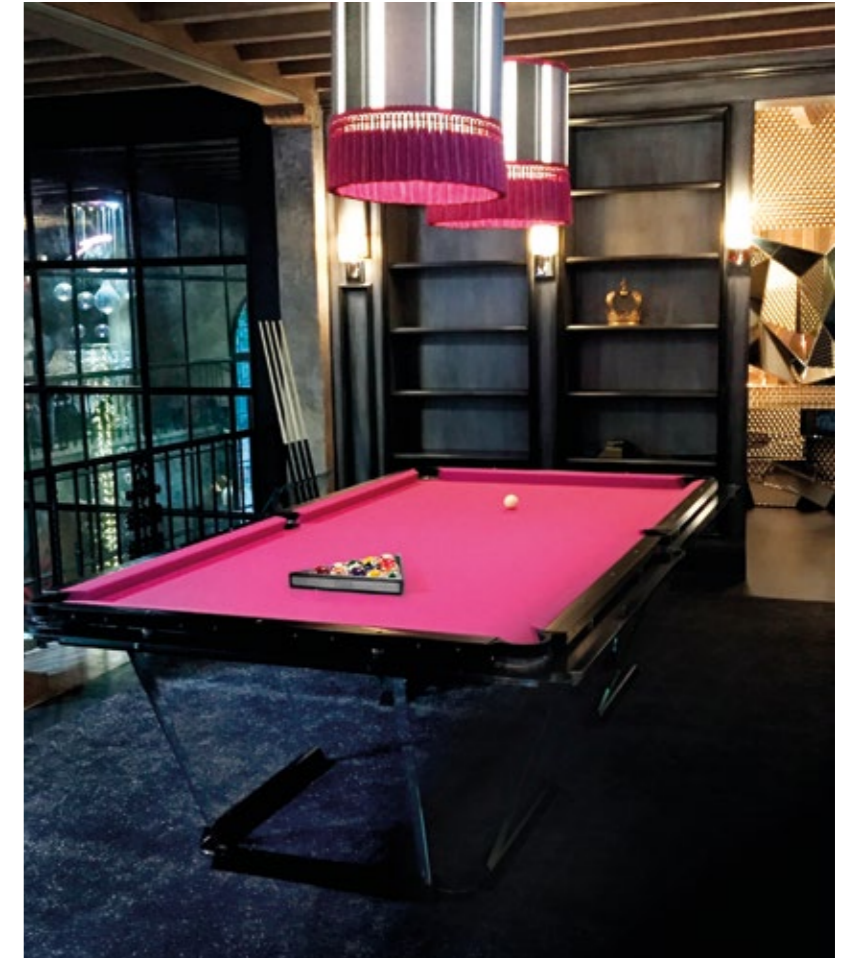

FLOATING PLAY

crystal sheets sculpted into an elegant, streamlined shape

The light dances across its handcrafted surfaces, courting you to take up a cue and experience a whole new game. Playing field is made of a single sheet of tempered crystal at least 9/16" thick. The glass plate legs with beveled edges ensure its stability. These legs slide into the open pore lacquered black oak that have carved grooves for securing the glass and hiding the perfect regulation system.