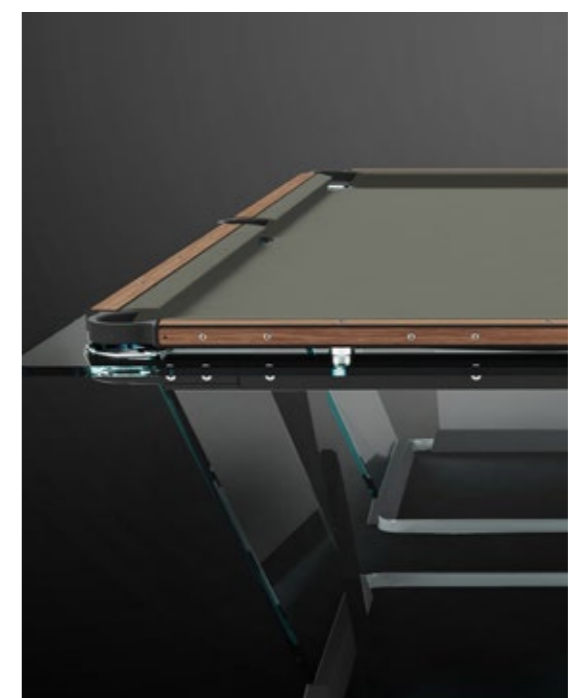

CLOTH PALETTE & ACCESSORIES

*With Teckell, your game room
can have a unique, customized style.*

To guarantee the ultimate pool playing experience without skipping a single detail, Teckell covers its pool tables with renowned Simonis® 860™ worsted wool playing surfaces. The same ones that the pros use.

Available in 25 different colors, you will easily find the ideal complementary or contrasting shade that looks just right in the room.

Add a classy finish to your Teckell-designed pool table with accessories, from cues to game triangles, all created with only the highest-quality materials and 100% Made in Italy.