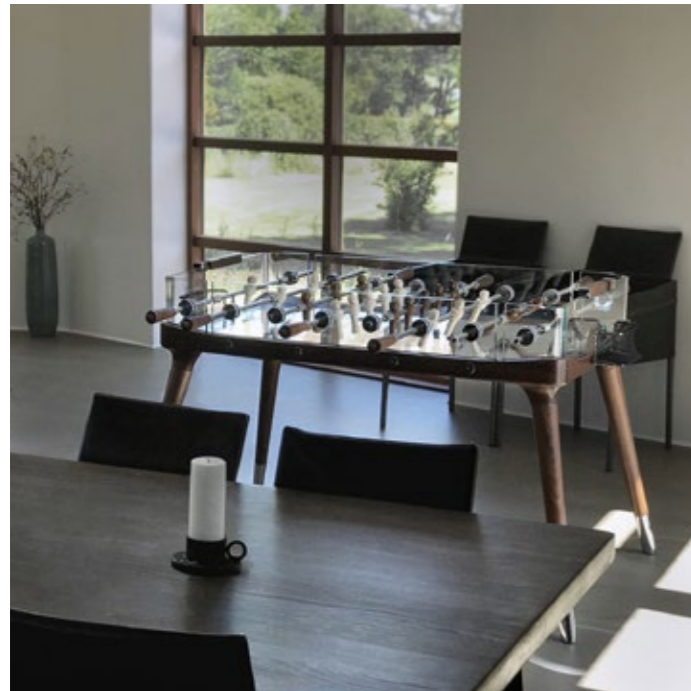

It takes a simple movement to transform this game table into a minimal living room table. Designed for indoor use.

CALCIO BALILLA
foosball tables

32

Teckell reinvents the classic game while creating an exquisite design object.