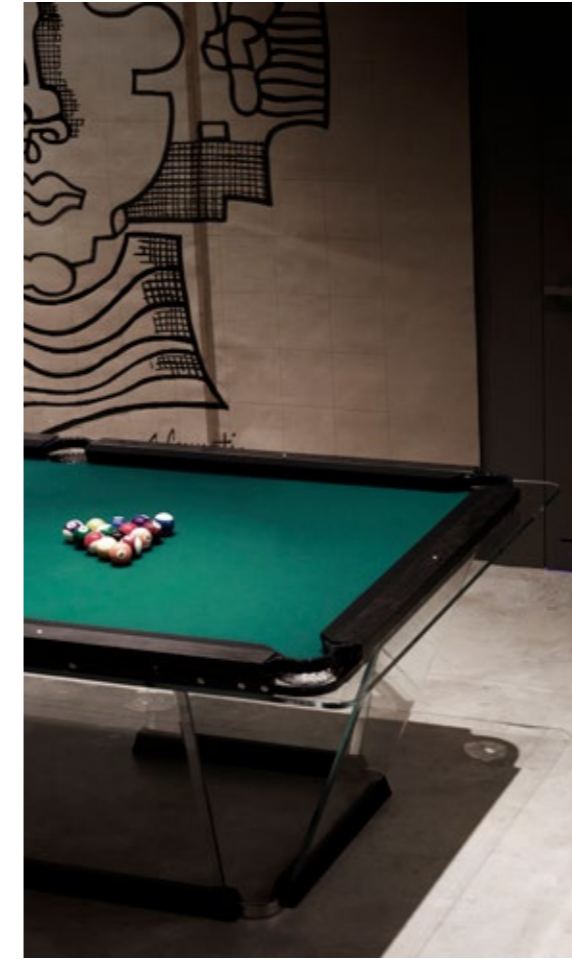

FLOATING PLAY

crystal sheets sculpted into an elegant, streamlined shape

The light dances across its handcrafted surfaces, courting you to take up a cue and experience a whole new game. Playing field is made of a single sheet of tempered crystal at least 9/16" thick. The glass plate legs with beveled edges ensure its stability. These legs slide into the open pore lacquered black oak that have carved grooves for securing the glass and hiding the perfect regulation system.