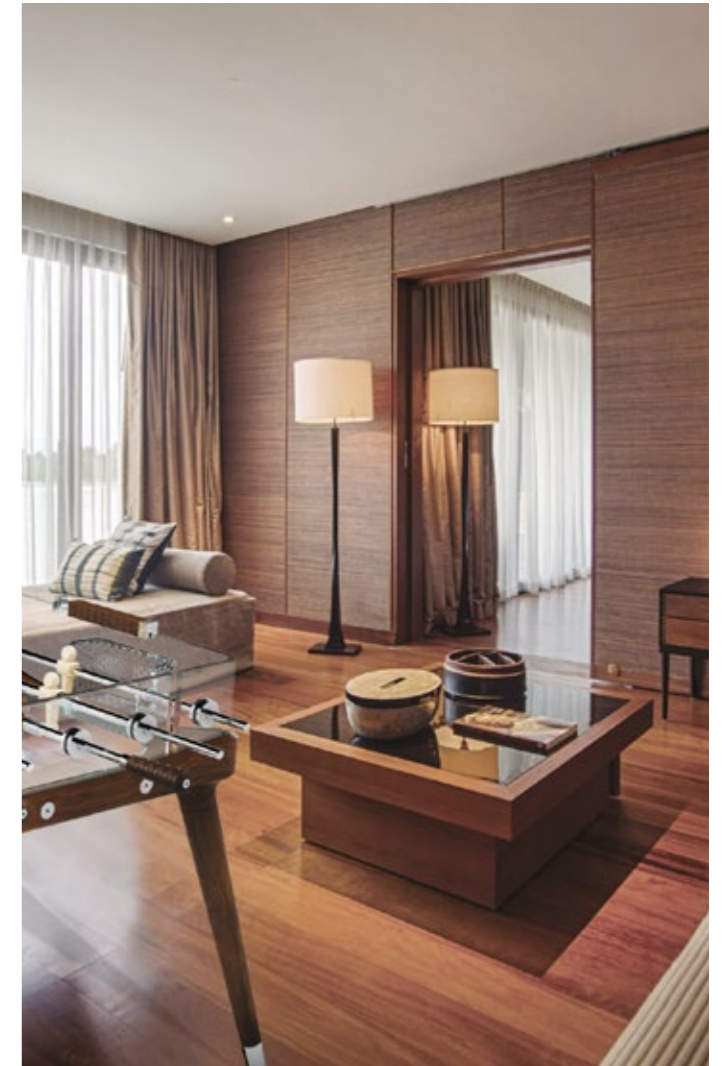

CHROME-PLATED BRASS

STAINLESS STEEL

UNIQUE

LAND ROVER
BORN AWARDS
2018

TECKELL 90° MINUTO

foosball table

Wood / Matte

CANALETTO WOOD