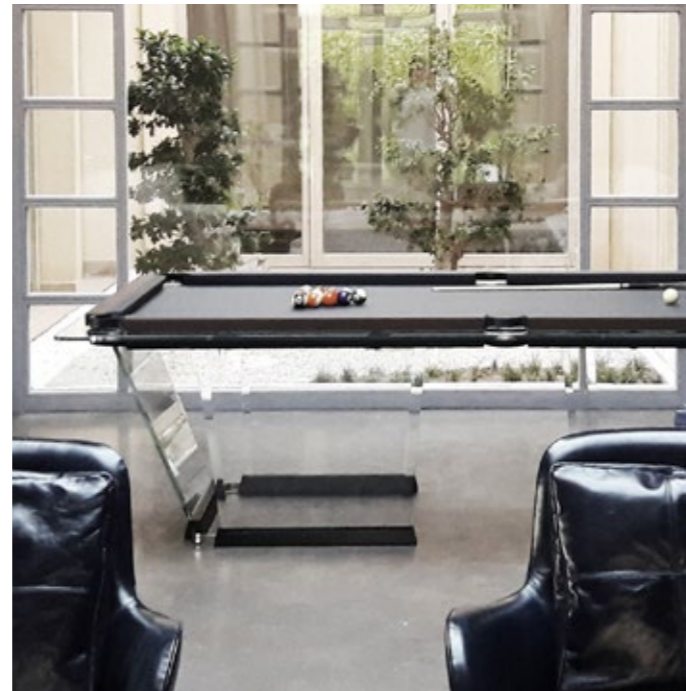

It takes a simple movement to transform this game table into a minimal living room table. Designed for indoor use.

CALCIO BALILLA
foosball tables

32

Teckell reinvents the classic game while creating an exquisite design object.