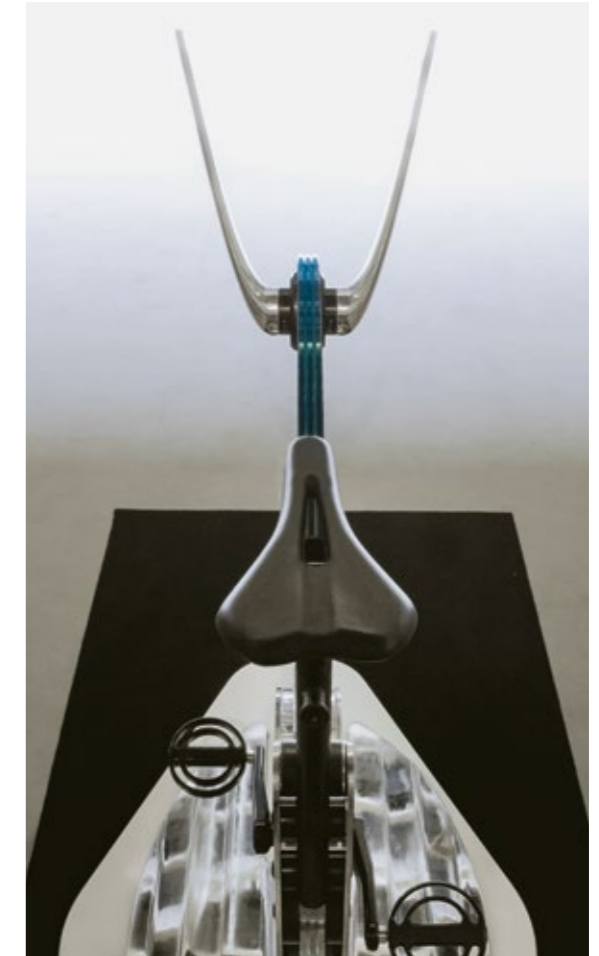

Ultimate solution for the interior of private home gym, Teckell Ciclotte is the modern exercise bike conceived for the interior design of luxury homes, office interior design contractors, hotel gym design and amazing yacht fitness activities.