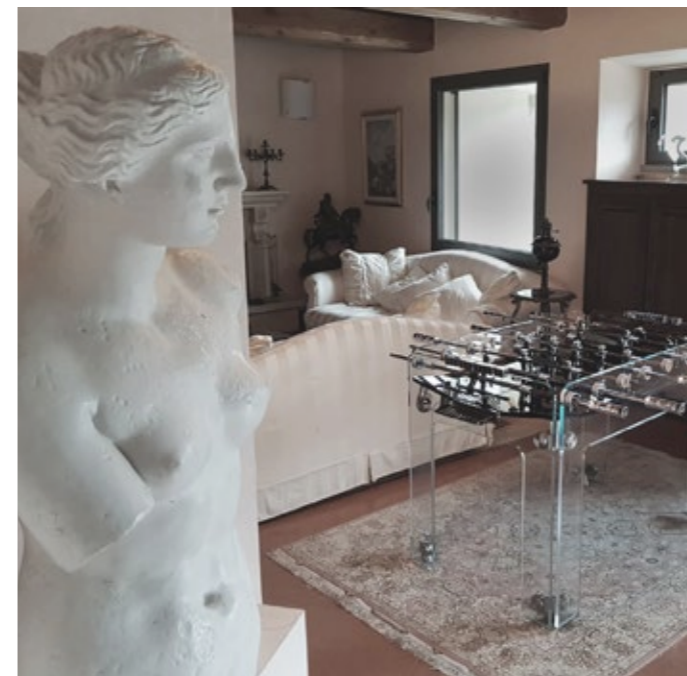

CRYSTAL CLEAR

Transparent does not mean unnoticed.