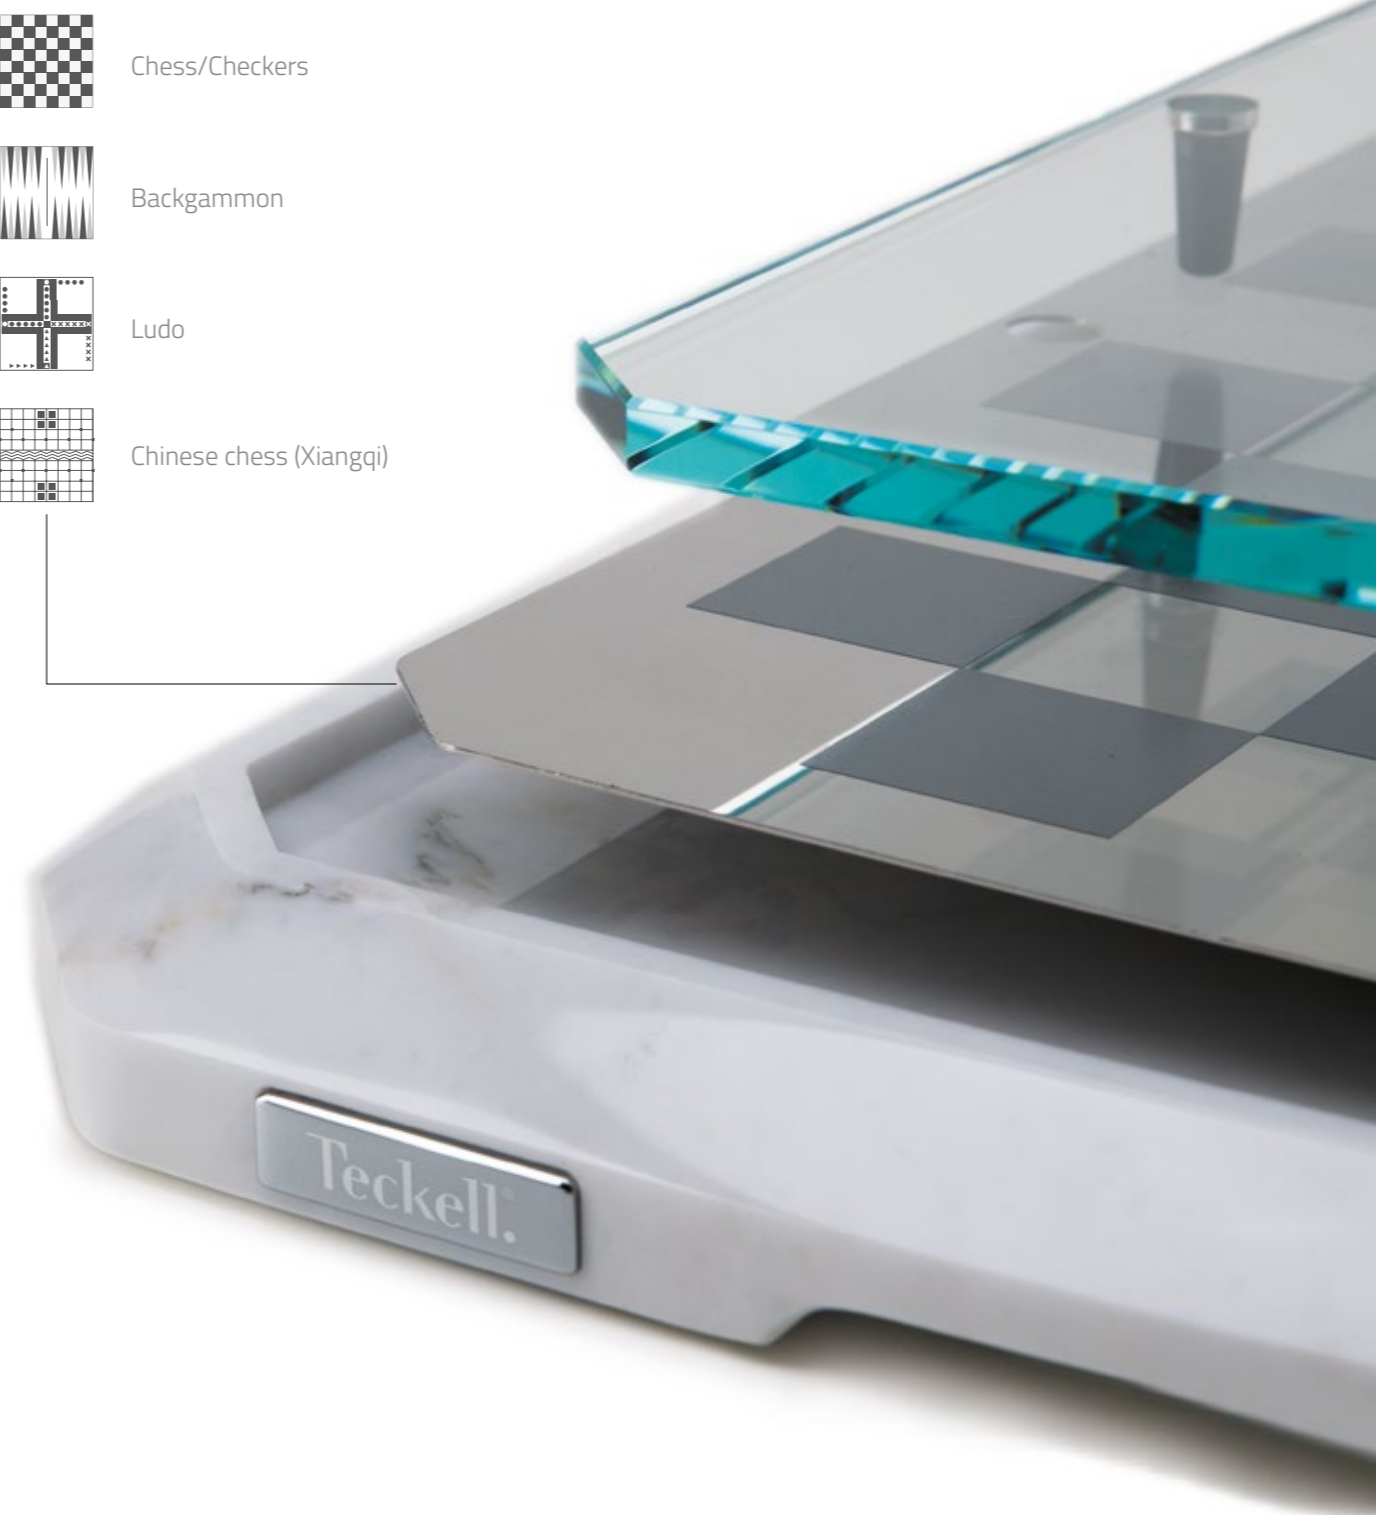

With Teckell Stratego, the beloved board game is elevated into a precious design object, a sculpture to be touched and played with.

"Teckell's tried-and-true materials were our inspiration – marble, crystal and steel – which Stratego combines in a single product." – says Lorenzo Di Giovanni, creative head behind Teckell Design Lab.

"STRATEGO HAD TO BE NOT ONLY A CHESSBOARD BUT THE BASE FOR VARIOUS BOARD GAMES. ALL THIS WHILE HIDING FROM VIEW THE MECHANISM."
- Lorenzo Di Giovanni

It was important that Stratego have a clean profile without elements breaking up the lines. In this way, you can best appreciate the reflections and the interplay of light created by the combination of different materials.

That is why we devised a magnetic opening system for the game board, which rests inside the base. This allows you to extract the game board - Stratego clean lines hide four different games: Chessboard, Checkers, Backgammon, Chinese chess, Ludo - and substitute another without any push-buttons or latches that would've broken up the marble base's minimal lines. Innovation and a 'less is more' approach make Teckell's signature.

MERAVIGLIARE [:marvel]

One board, three layers of marvel: a base in white or black marble and a thin metal game board, secured by an extra-clear crystal top. Just choose a game and place inside the appropriate game surface.