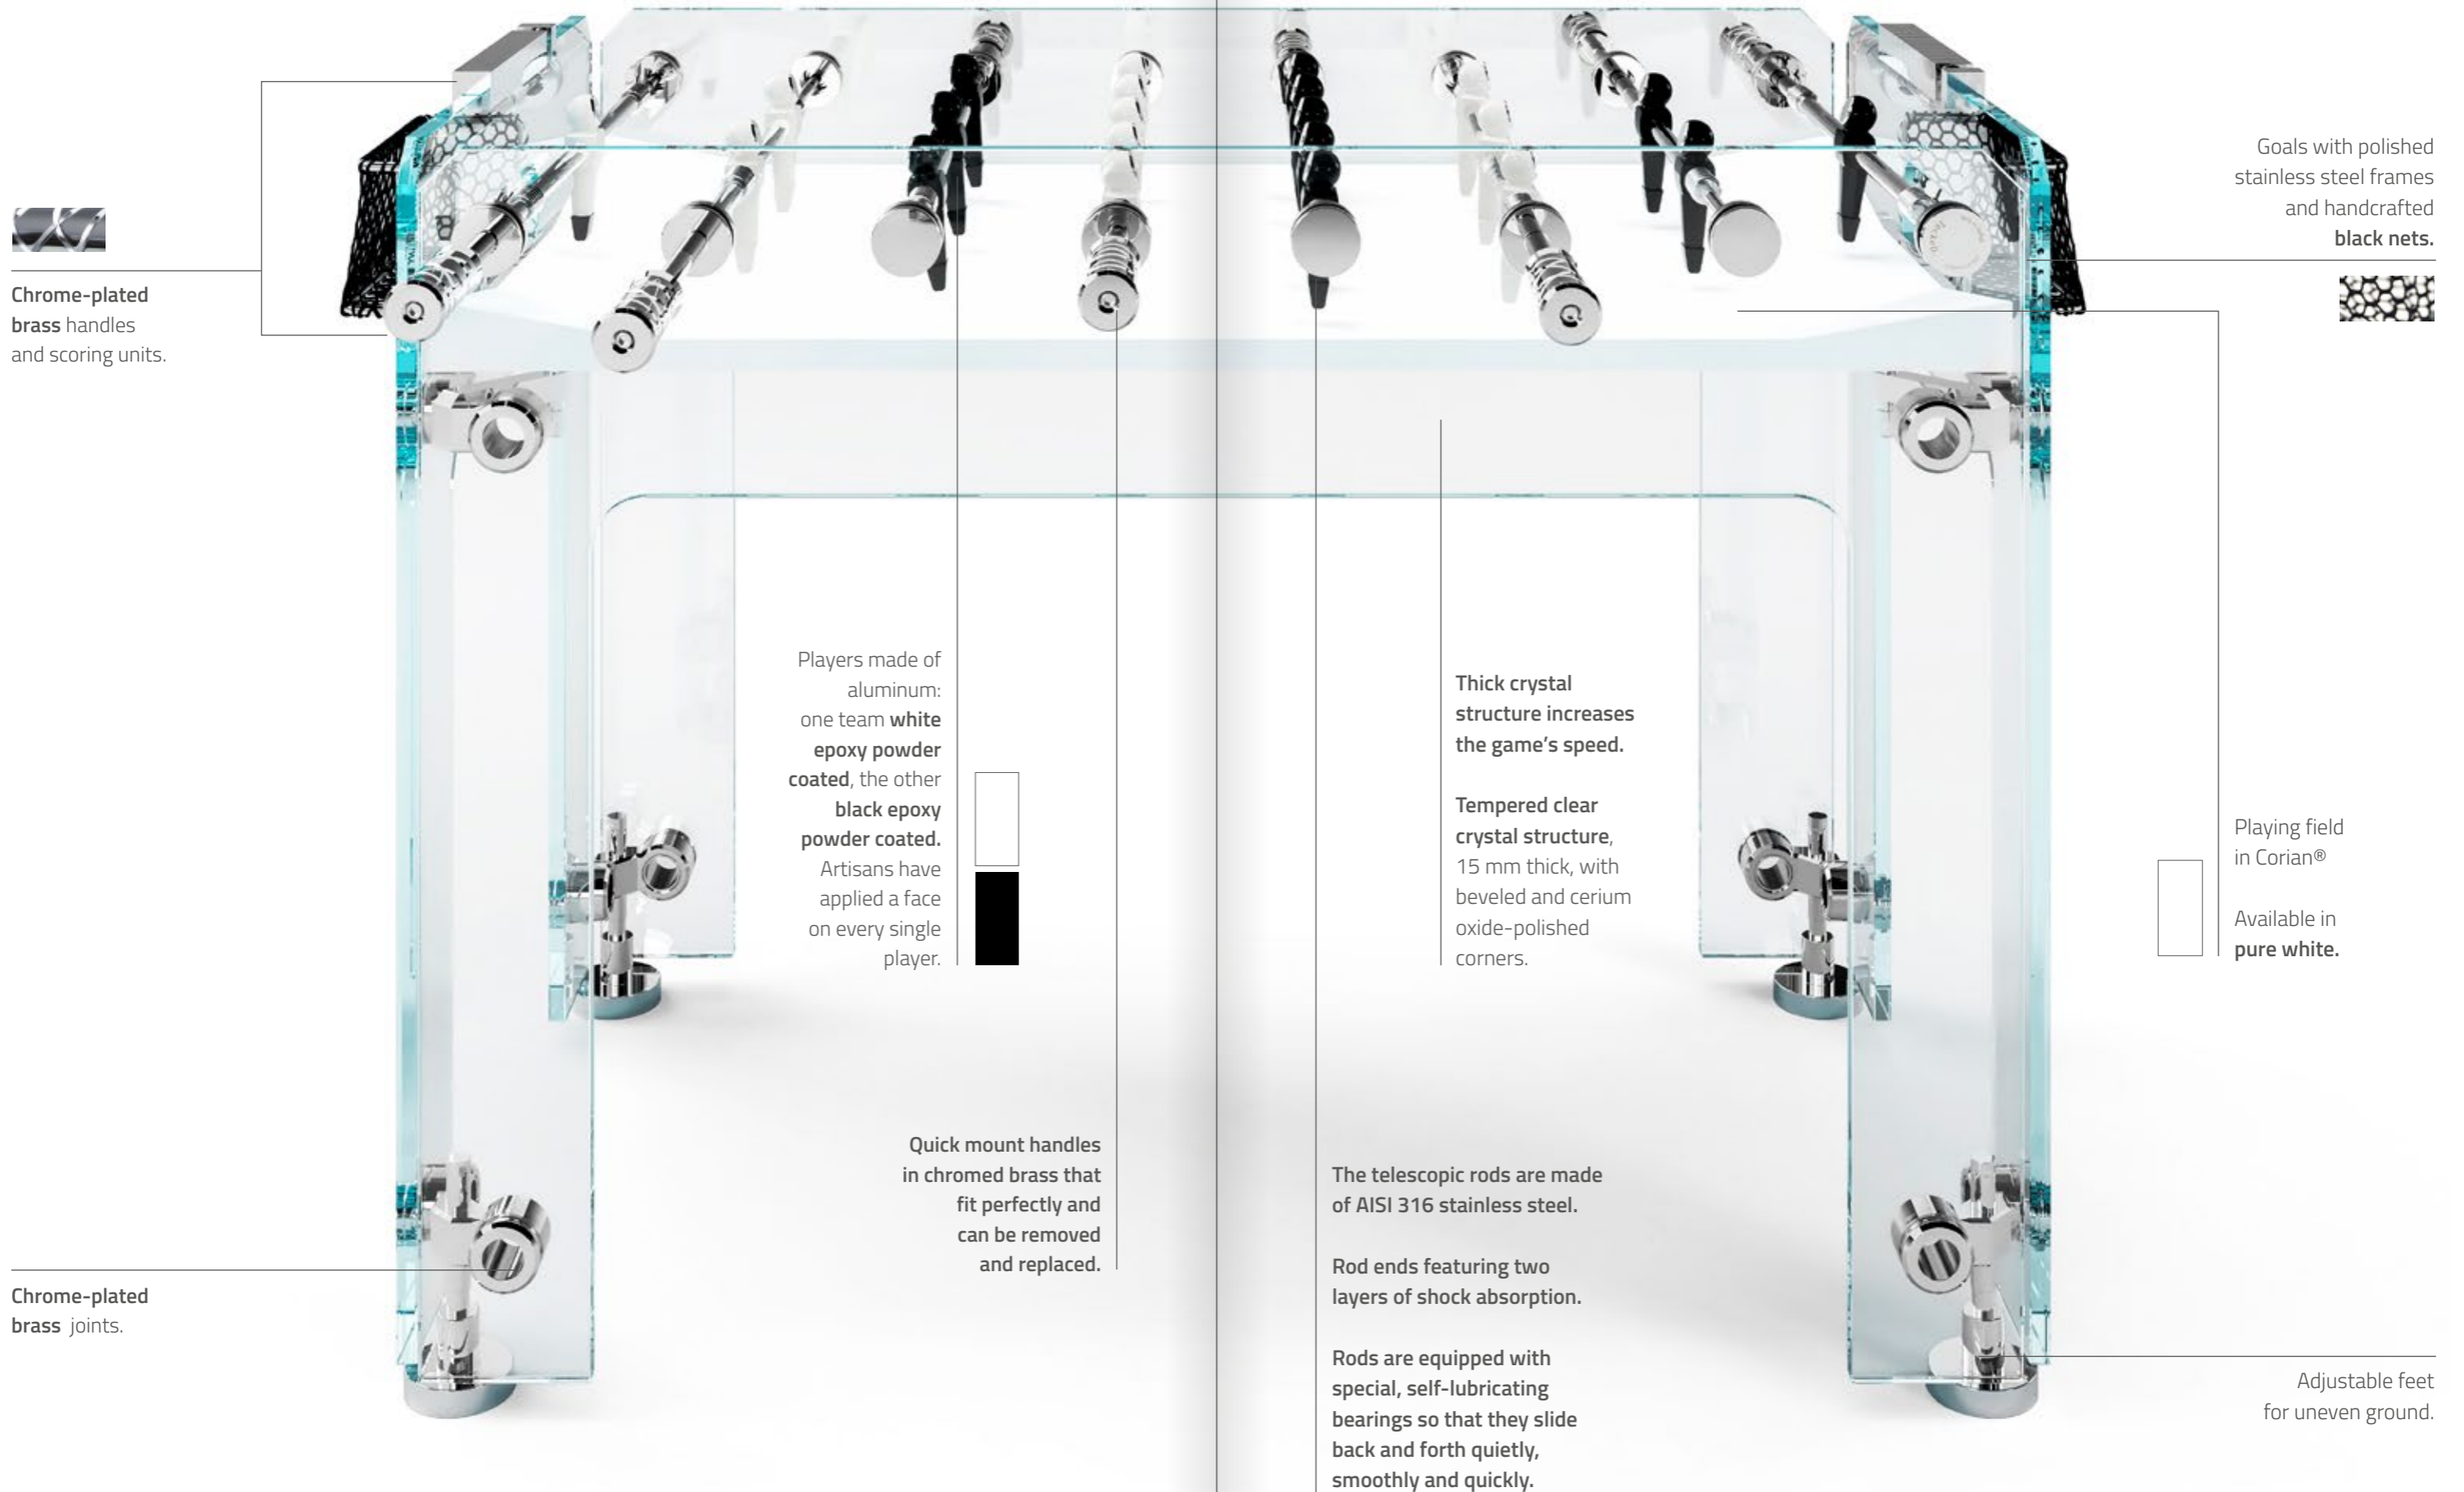

ON CLOUD NINE

A vision in crystal and Corian® entertains far and wide.

WHITE CORIAN®
playing field

L 140 cm / 55 inches

H 92 cm
/ 36 ¼ inches

W 74 cm / 29 inches

W 174 cm / 68 ½ inches*

Foosball table