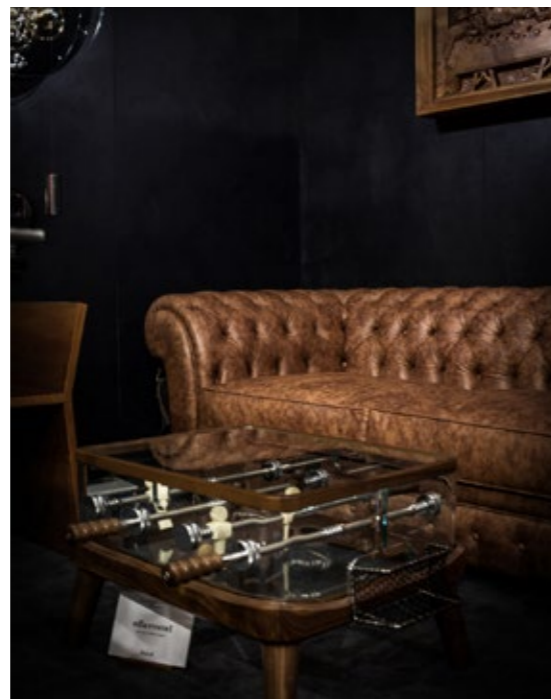

BLACK MARQUINA MARBLE
base

Chess pieces decorated with 24k gold-plated brass.

Extra-clear crystal top.

Chess pieces made of lathed, extra-clear borosilicate glass cylinders.

Chess pieces decorated with chrome-plated brass.