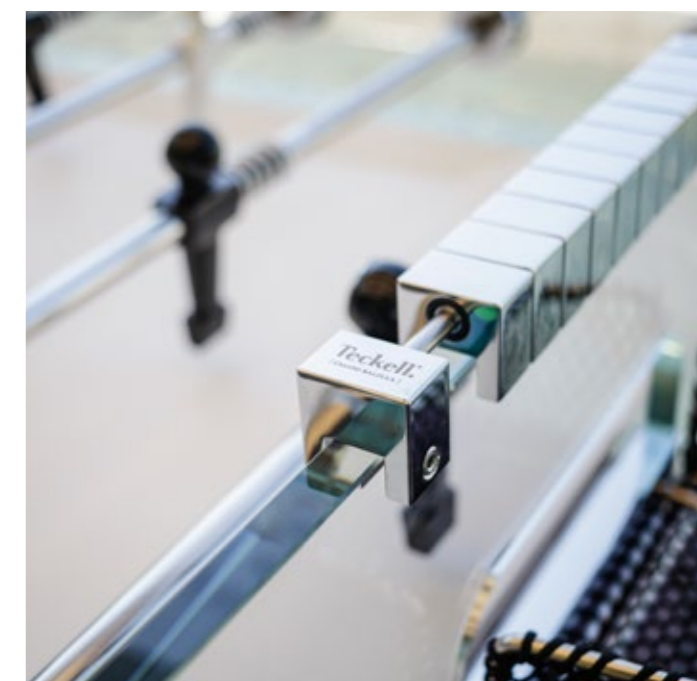

ON CLOUD NINE

A vision in crystal and Corian® entertains far and wide.

WHITE CORIAN®
playing field