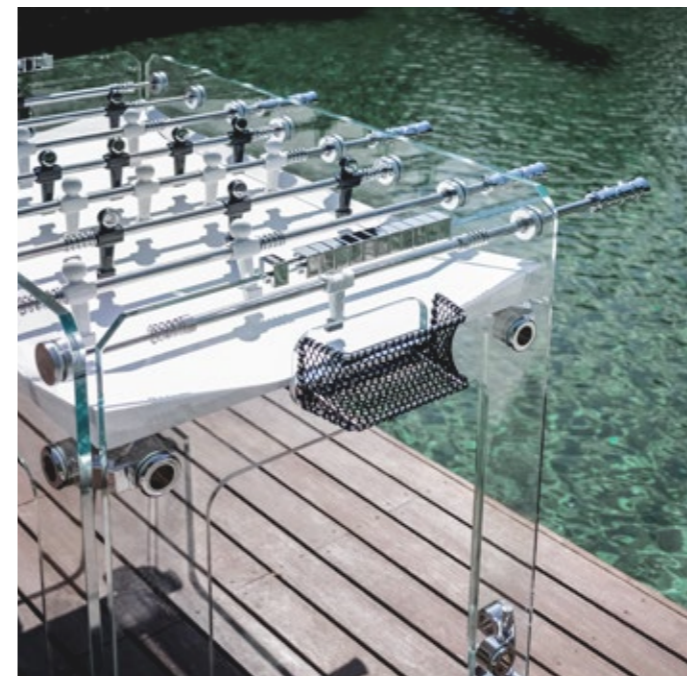

ON CLOUD NINE

A vision in crystal and Corian® entertains far and wide.

WHITE CORIAN®
playing field