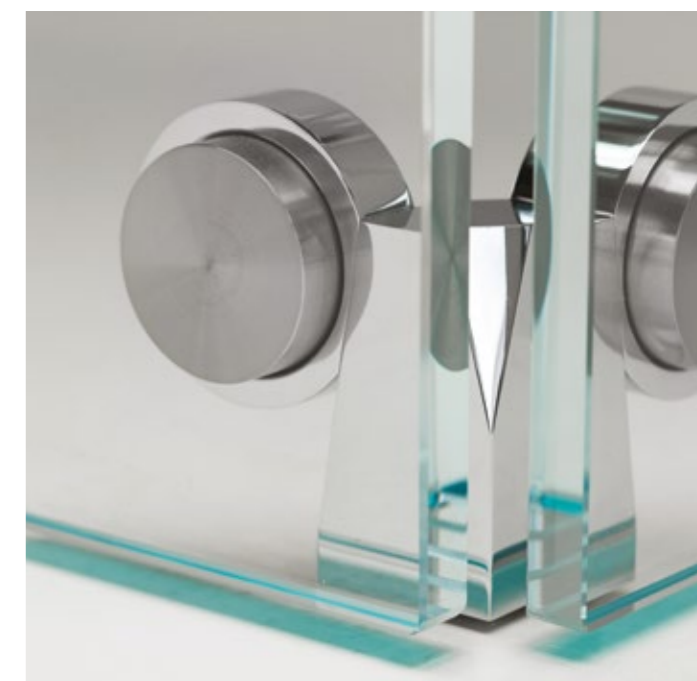

CRYSTAL CLEAR

Transparent does not mean unnoticed.