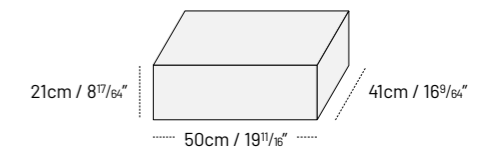

A LUXURY BOX INCLUDING:
• TECKELL® GAME TRIANGLE WITH POOL BALLS
• CHALK SET

FURTHER ACCESSORIES ARE NOT INCLUDED.

MEASURES

POOL BOX

Net weight: 9 kg / 19 lbs

PACKAGING

Gross weight: 10 kg / 22 lbs

MATERIALS