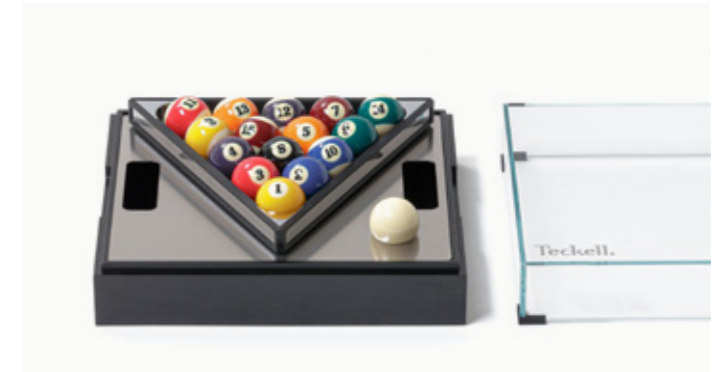

TECKELL® PLANO COLLECTION

POOL BOX

Exclusive design by Teckell®

+ DETAILS

THE PERFECT COMBINATION WITH TECKELL® POOL TABLES.
LOW IRON TEMPERED GLASS STRUCTURE WITH OAK WOOD BASE.
DESIGNED FOR INDOOR USE.
ACCESSORY NOT INCLUDED WITH TECKELL® POOL TABLES.

A LUXURY BOX INCLUDING:
• TECKELL® GAME TRIANGLE WITH POOL BALLS
• CHALK SET

FURTHER ACCESSORIES ARE NOT INCLUDED.

MEASURES

POOL BOX

Net weight: 9 kg / 19 lbs

PACKAGING

Gross weight: 10 kg / 22 lbs

MATERIALS