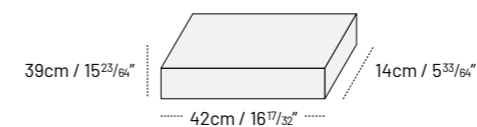

A LUXURY BOX INCLUDING:
• TECKELL® GAME TRIANGLE WITH POOL BALLS
• CHALK SET

FURTHER ACCESSORIES ARE NOT INCLUDED.

MEASURES

POOL BOX

Net weight: 9 kg / 19 lbs

PACKAGING

Gross weight: 10 kg / 22 lbs

MATERIALS