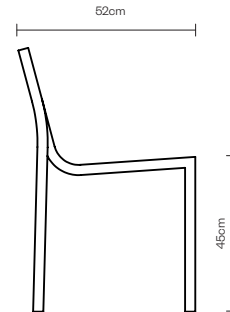

COMPONENTS, MATERIALS & FINISHES

The whole chair is made of welded aluminum, it has a brushed finish with teflon varnish coverage. Polypropylene glides included.

DIMENSIONS AND WEIGHTS

The chairs are stackable (4 pieces maximum).

The size is 47,5 x 52 x 77,5cm. And the weight is 20kg.

PACKAGING

Each chair is packed in his cardboard box.

CLEANING AND MAINTENANCE

Clean with a damp cloth or a mild soap, recommended to use a green baize.

Do not use cleaning products with alcohols and solvents or their derivates.