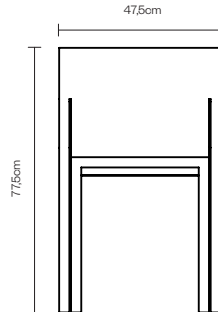

COMPONENTS, MATERIALS & FINISHES

The whole chair is made of welded aluminum, it has a brushed finish with teflon varnish coverage. Polypropylene glides included.

DIMENSIONS AND WEIGHTS

The chairs are stackable (4 pieces maximum).

The size is 47,5 x 52 x 77,5cm. And the weight is 20kg.

PACKAGING

Each chair is packed in his cardboard box.

CLEANING AND MAINTENANCE

Clean with a damp cloth or a mild soap, recommended to use a green baize.

Do not use cleaning products with alcohols and solvents or their derivates.