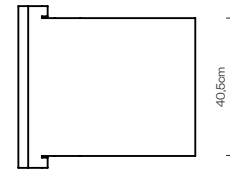

COMPONENTS, MATERIALS & FINISHES

The whole chair is made of welded aluminum, it has a brushed finish with teflon varnish coverage. Polypropylene glides included.

DIMENSIONS AND WEIGHTS

The chairs are stackable (4 pieces maximum).

The size is 47,5 x 52 x 77,5cm. And the weight is 20kg.

PACKAGING

Each chair is packed in his cardboard box.

CLEANING AND MAINTENANCE

Clean with a damp cloth or a mild soap, recommended to use a green baize.

Do not use cleaning products with alcohols and solvents or their derivates.