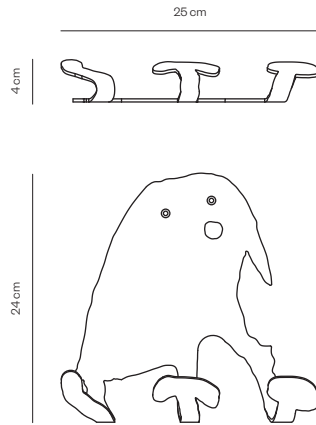

DIMENSIONS

N. 1: 25 x 4 x 24 cm

9.8 x 1.6 x 9.5 in

N. 2: 8 x 3,5 x 11 cm

3.1 x 1.4 x 4.3 in

N. 3: 12 x 3,5 x 13 cm

4.7 x 1.4 x 5.1 in

N. 4: 17 x 3,5 x 17 cm

6.7 x 1.4 x 6.7 in

PACKAGING

The hook is delivered inside a cardboard box.

CLEANING AND MAINTENANCE

Clean with a damp cloth or a mild soap, recommended to use a green baize.

Do not use cleaning products with alcohols and solvents or their derivates.

Hook N. 1

Hook N. 2

Hook N. 3

Hook N. 4