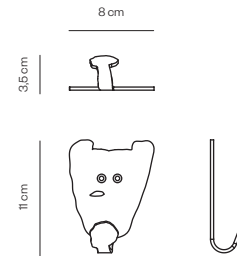

DIMENSIONS

N. 1: 25 x 4 x 24 cm

9.8 x 1.6 x 9.5 in

N. 2: 8 x 3,5 x 11 cm

3.1 x 1.4 x 4.3 in

N. 3: 12 x 3,5 x 13 cm

4.7 x 1.4 x 5.1 in

N. 4: 17 x 3,5 x 17 cm

6.7 x 1.4 x 6.7 in

PACKAGING

The hook is delivered inside a cardboard box.

CLEANING AND MAINTENANCE

Clean with a damp cloth or a mild soap, recommended to use a green baize.

Do not use cleaning products with alcohols and solvents or their derivates.

Hook N. 1

Hook N. 2

Hook N. 3

Hook N. 4