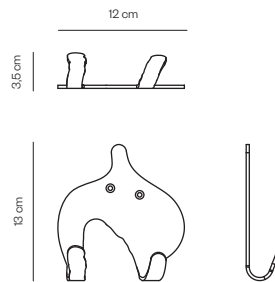

DIMENSIONS

N. 1: 25 x 4 x 24 cm

9.8 x 1.6 x 9.5 in

N. 2: 8 x 3,5 x 11 cm

3.1 x 1.4 x 4.3 in

N. 3: 12 x 3,5 x 13 cm

4.7 x 1.4 x 5.1 in

N. 4: 17 x 3,5 x 17 cm

6.7 x 1.4 x 6.7 in

PACKAGING

The hook is delivered inside a cardboard box.

CLEANING AND MAINTENANCE

Clean with a damp cloth or a mild soap, recommended to use a green baize.

Do not use cleaning products with alcohols and solvents or their derivates.

Hook N. 1

Hook N. 2

Hook N. 3

Hook N. 4