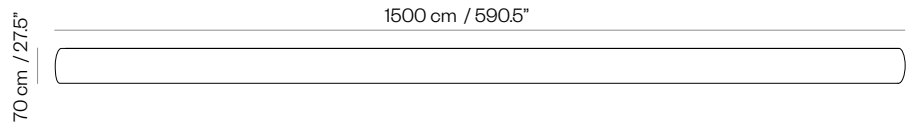

COMPONENTS, MATERIALS & FINISHES

The sofa is internally divided into 2m (20kg) cylindrical cushions made of Polyester fiber fill and joined together with zippers. The upholstery can be made in various fabrics and leathers from BD collection.

DIMENSIONS AND WEIGHTS

There are two different sofa lengths: the short one is 11m (120kg) long and the long one is 15m(160kg) long. The diameter of the Sausage is always the same 70cm.

PACKAGING

Each inner cushion is individually vacuum packed in 60x60x90cm.

CLEANING AND MAINTENANCE

Clean with a damp cloth or a mild soap, recommended to use a green baize. Do not use cleaning products containing alcohol, solvents or their derivatives.

MODELS

11M

15M

COMPOSITIONS

11M

15M