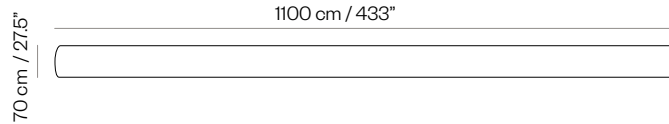

COMPONENTS, MATERIALS & FINISHES

The sofa is internally divided into 2m (20kg) cylindrical cushions made of Polyester fiber fill and joined together with zippers. The upholstery can be made in various fabrics and leathers from BD collection.

DIMENSIONS AND WEIGHTS

There are two different sofa lengths: the short one is 11m (120kg) long and the long one is 15m(160kg) long. The diameter of the Sausage is always the same 70cm.

PACKAGING

Each inner cushion is individually vacuum packed in 60x60x90cm.

CLEANING AND MAINTENANCE

Clean with a damp cloth or a mild soap, recommended to use a green baize. Do not use cleaning products containing alcohol, solvents or their derivatives.

MODELS

11M