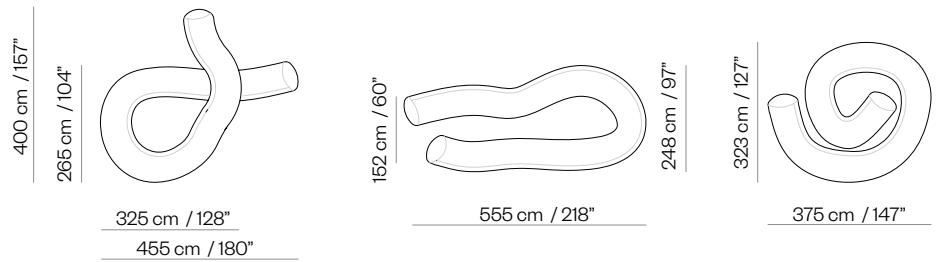

COMPOSITIONS

11M