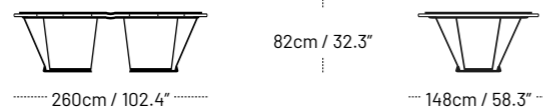

POCKETS

CLASSIC POCKETS HAVE BEEN REPLACED BY HIGHLY FLEXIBLE POLYURETHANE POCKETS THAT CAN HOLD THREE PLAYING BALLS AND RETURN TO THEIR ORIGINAL SHAPE WHEN EMPTIED.

WEIGHT

ALL TECKELL POOL TABLES ARE SIGNIFICANTLY LIGHTER THAN TRADITIONAL MODELS, OFFERING GREATER VERSATILITY WITHOUT COMPROMISING PERFORMANCE.

MEASURES

9-FOOT POOL TABLE

Net weight: 400 kg / 881.8 lbs

PACKAGING

BOX 1 Gross weight: 393 kg / 866.4 lbs  
BOX 2 Gross weight: 135 kg / 297.6 lbs  
BOX 3 Gross weight: 140 kg / 308.6 lbs

8-FOOT POOL TABLE

Net weight: 330 kg / 727.5 lbs

PACKAGING

BOX 1 Gross weight: 312 kg / 687.8 lbs  
BOX 2 Gross weight: 110 kg / 242.5 lbs  
BOX 3 Gross weight: 149 kg / 328.5 lbs

MATERIALS

VIEWS

DESIGN

MARC SADLER  
MILAN - ITALY