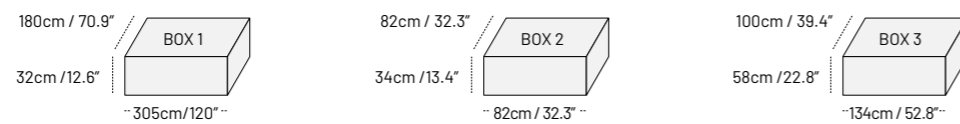

MEASURES

9-FOOT POOL TABLE

Net weight: 400 kg / 881.8 lbs

PACKAGING

BOX 1 Gross weight: 393 kg / 866.4 lbs  
BOX 2 Gross weight: 135 kg / 297.6 lbs  
BOX 3 Gross weight: 140 kg / 308.6 lbs

8-FOOT POOL TABLE

Net weight: 330 kg / 727.5 lbs

PACKAGING

BOX 1 Gross weight: 312 kg / 687.8 lbs  
BOX 2 Gross weight: 110 kg / 242.5 lbs  
BOX 3 Gross weight: 149 kg / 328.5 lbs

MATERIALS

VIEWS

DESIGN

MARC SADLER  
MILAN - ITALY