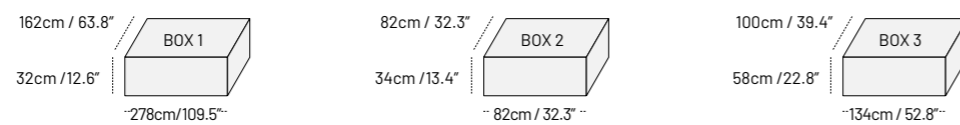

MEASURES

9-FOOT POOL TABLE

Net weight: 400 kg / 881.8 lbs

PACKAGING

BOX 1 Gross weight: 393 kg / 866.4 lbs  
BOX 2 Gross weight: 135 kg / 297.6 lbs  
BOX 3 Gross weight: 140 kg / 308.6 lbs

8-FOOT POOL TABLE

Net weight: 330 kg / 727.5 lbs

PACKAGING

BOX 1 Gross weight: 312 kg / 687.8 lbs  
BOX 2 Gross weight: 110 kg / 242.5 lbs  
BOX 3 Gross weight: 149 kg / 328.5 lbs

MATERIALS

VIEWS

DESIGN

MARC SADLER  
MILAN - ITALY