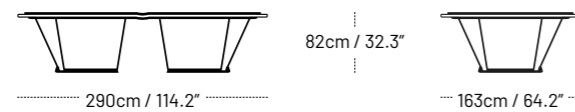

POCKETS

CLASSIC POCKETS HAVE BEEN REPLACED BY HIGHLY FLEXIBLE POLYURETHANE POCKETS THAT CAN HOLD THREE PLAYING BALLS AND RETURN TO THEIR ORIGINAL SHAPE WHEN EMPTIED.

WEIGHT

ALL TECKELL POOL TABLES ARE SIGNIFICANTLY LIGHTER THAN TRADITIONAL MODELS, OFFERING GREATER VERSATILITY WITHOUT COMPROMISING PERFORMANCE.

MEASURES

9-FOOT POOL TABLE

Net weight: 400 kg / 881.8 lbs

PACKAGING

BOX 1 Gross weight: 393 kg / 866.4 lbs  
BOX 2 Gross weight: 135 kg / 297.6 lbs  
BOX 3 Gross weight: 140 kg / 308.6 lbs

8-FOOT POOL TABLE

Net weight: 330 kg / 727.5 lbs

PACKAGING

BOX 1 Gross weight: 312 kg / 687.8 lbs  
BOX 2 Gross weight: 110 kg / 242.5 lbs  
BOX 3 Gross weight: 149 kg / 328.5 lbs

MATERIALS

VIEWS

DESIGN

MARC SADLER  
MILAN - ITALY